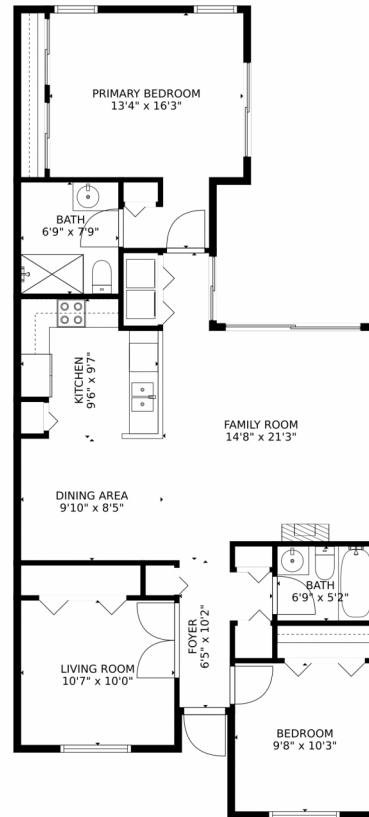

3099 South Oakland Forest Drive, Oakland Park, FL 33309 — 2_3090-west-oakland-park-boulevard-oakland-park-fl

GROSS INTERNAL AREA
FLOOR 1: 1046 sq. ft
TOTAL: 1046 sq. ft

Disclaimer: Sizes and Dimensions are Approximate, Actual May Vary.

Deborah P.A. Carr

954-647-7210

deborahcarrteam@gmail.com

<https://www.SouthFloridaLuxuryLiving.com>

Scan code
for more
property
details