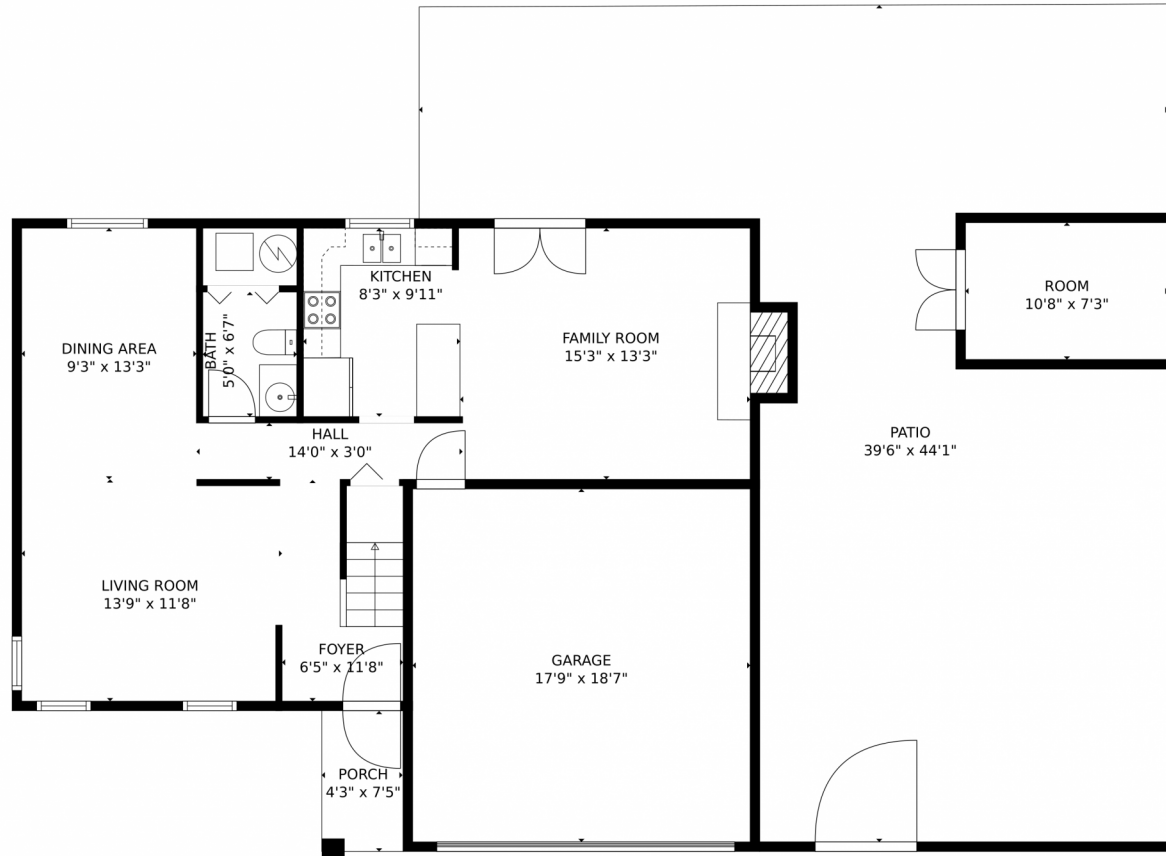

# 7048 White Buffalo Rd, Colorado Springs, CO 80919 – Lower Level

GROSS INTERNAL AREA  
FLOOR 1: 823 sq. ft, FLOOR 2: 633 sq. ft  
EXCLUDED AREAS: GARAGE: 331 sq. ft, PORCH: 32 sq. ft, PATIO: 1048 sq. ft,  
FIREPLACE: 6 sq. ft, OPEN TO BELOW: 204 sq. ft  
TOTAL: 1456 sq. ft  
MEASUREMENTS CALCULATED BY V1Photos.COM ARE DEEMED HIGHLY RELIABLE BUT NOT GUARANTEED.

7048 White Buffalo Rd, Colorado Springs, CO 80919 – Upper Level

GROSS INTERNAL AREA  
FLOOR 1: 823 sq. ft., FLOOR 2: 633 sq. ft.  
EXCLUDED AREAS: GARAGE: 331 sq. ft., PORCH: 32 sq. ft., PATIO: 1048 sq. ft.,  
FIREPLACE: 6 sq. ft., OPEN TO BELOW: 204 sq. ft.  
TOTAL: 1456 sq. ft.  
MEASUREMENTS CALCULATED BY V1Photos.COM ARE DEEMED HIGHLY RELIABLE BUT NOT GUARANTEED.

# 7048 White Buffalo Rd, Colorado Springs, CO 80919 – All Levels

GROSS INTERNAL AREA  
FLOOR 1: 823 sq. ft., FLOOR 2: 633 sq. ft.  
EXCLUDED AREAS: GARAGE: 331 sq. ft., PORCH: 32 sq. ft., PATIO: 1048 sq. ft.,  
FIREPLACE: 6 sq. ft., OPEN TO BELOW: 204 sq. ft.  
TOTAL: 1456 sq. ft.  
MEASUREMENTS CALCULATED BY V1Photos.com ARE DEEMED HIGHLY RELIABLE BUT NOT GUARANTEED.