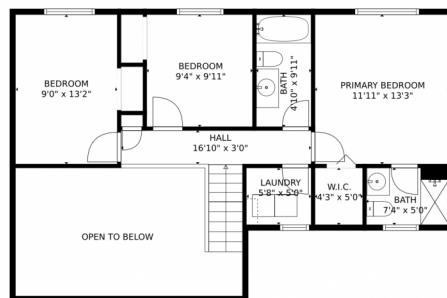

7048 White Buffalo Rd, Colorado Springs, CO 80919 – Upper Level

GROSS INTERNAL AREA  
FLOOR 1: 823 sq. ft., FLOOR 2: 633 sq. ft.  
EXCLUDED AREAS: GARAGE: 331 sq. ft., PORCH: 32 sq. ft., PATIO: 1048 sq. ft.,  
FIREPLACE: 6 sq. ft., OPEN TO BELOW: 204 sq. ft.  
TOTAL: 1456 sq. ft.  
MEASUREMENTS CALCULATED BY V1Photos.COM ARE DEEMED HIGHLY RELIABLE BUT NOT GUARANTEED.

# 7048 White Buffalo Rd, Colorado Springs, CO 80919 – All Levels

GROSS INTERNAL AREA  
FLOOR 1: 823 sq. ft., FLOOR 2: 633 sq. ft.  
EXCLUDED AREAS: GARAGE: 331 sq. ft., PORCH: 32 sq. ft., PATIO: 1048 sq. ft.,  
FIREPLACE: 6 sq. ft., OPEN TO BELOW: 204 sq. ft.  
TOTAL: 1456 sq. ft.  
MEASUREMENTS CALCULATED BY V1Photos.com ARE DEEMED HIGHLY RELIABLE BUT NOT GUARANTEED.