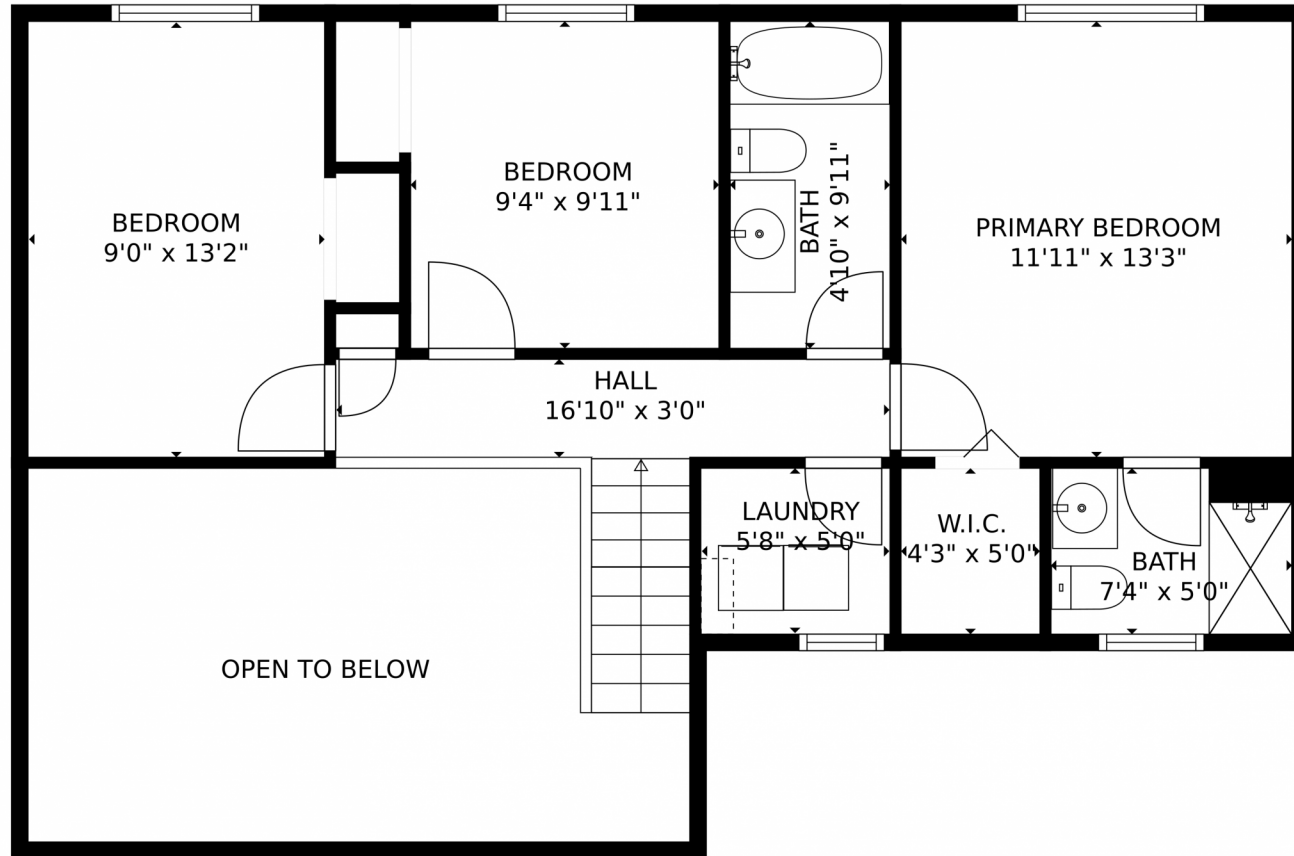

# 7048 White Buffalo Rd, Colorado Springs, CO 80919 – Lower Level

GROSS INTERNAL AREA  
FLOOR 1: 823 sq. ft, FLOOR 2: 633 sq. ft  
EXCLUDED AREAS: GARAGE: 331 sq. ft, PORCH: 32 sq. ft, PATIO: 1048 sq. ft,  
FIREPLACE: 6 sq. ft, OPEN TO BELOW: 204 sq. ft  
TOTAL: 1456 sq. ft  
MEASUREMENTS CALCULATED BY V1Photos.COM ARE DEEMED HIGHLY RELIABLE BUT NOT GUARANTEED.

7048 White Buffalo Rd, Colorado Springs, CO 80919 – Upper Level

GROSS INTERNAL AREA  
FLOOR 1: 823 sq. ft., FLOOR 2: 633 sq. ft.  
EXCLUDED AREAS: GARAGE: 331 sq. ft., PORCH: 32 sq. ft., PATIO: 1048 sq. ft.,  
FIREPLACE: 6 sq. ft., OPEN TO BELOW: 204 sq. ft.  
TOTAL: 1456 sq. ft.  
MEASUREMENTS CALCULATED BY V1Photos.COM ARE DEEMED HIGHLY RELIABLE BUT NOT GUARANTEED.

# 7048 White Buffalo Rd, Colorado Springs, CO 80919 – All Levels

GROSS INTERNAL AREA  
FLOOR 1: 823 sq. ft., FLOOR 2: 633 sq. ft.  
EXCLUDED AREAS: GARAGE: 331 sq. ft., PORCH: 32 sq. ft., PATIO: 1048 sq. ft.,  
FIREPLACE: 6 sq. ft., OPEN TO BELOW: 204 sq. ft.  
TOTAL: 1456 sq. ft.  
MEASUREMENTS CALCULATED BY V1Photos.com ARE DEEMED HIGHLY RELIABLE BUT NOT GUARANTEED.