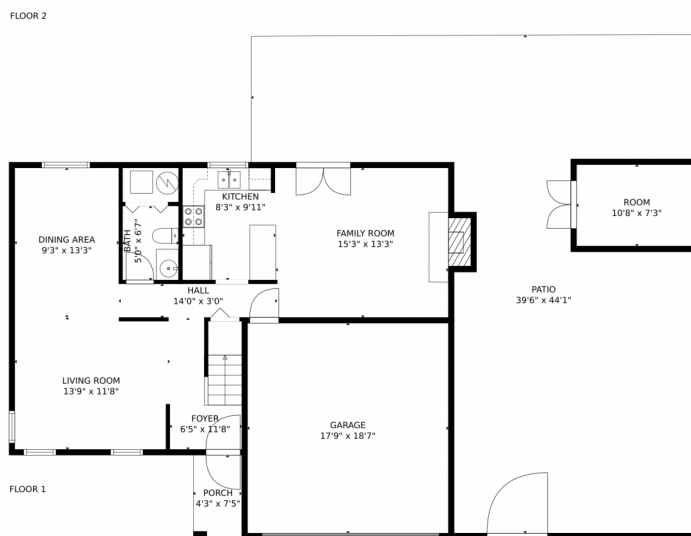

# 7048 White Buffalo Rd, Colorado Springs, CO 80919 – Lower Level

GROSS INTERNAL AREA  
FLOOR 1: 823 sq. ft, FLOOR 2: 633 sq. ft  
EXCLUDED AREAS: GARAGE: 331 sq. ft, PORCH: 32 sq. ft, PATIO: 1048 sq. ft,  
FIREPLACE: 6 sq. ft, OPEN TO BELOW: 204 sq. ft  
TOTAL: 1456 sq. ft  
MEASUREMENTS CALCULATED BY V1Photos.COM ARE DEEMED HIGHLY RELIABLE BUT NOT GUARANTEED.

7048 White Buffalo Rd, Colorado Springs, CO 80919 – Upper Level

GROSS INTERNAL AREA  
FLOOR 1: 823 sq. ft., FLOOR 2: 633 sq. ft.  
EXCLUDED AREAS: GARAGE: 331 sq. ft., PORCH: 32 sq. ft., PATIO: 1048 sq. ft.,  
FIREPLACE: 6 sq. ft., OPEN TO BELOW: 204 sq. ft.  
TOTAL: 1456 sq. ft.  
MEASUREMENTS CALCULATED BY V1Photos.COM ARE DEEMED HIGHLY RELIABLE BUT NOT GUARANTEED.

# 7048 White Buffalo Rd, Colorado Springs, CO 80919 – All Levels

GROSS INTERNAL AREA  
FLOOR 1: 823 sq. ft., FLOOR 2: 633 sq. ft.  
EXCLUDED AREAS: GARAGE: 331 sq. ft., PORCH: 32 sq. ft., PATIO: 1048 sq. ft.,  
FIREPLACE: 6 sq. ft., OPEN TO BELOW: 204 sq. ft.  
TOTAL: 1456 sq. ft.  
MEASUREMENTS CALCULATED BY V1Photos.com ARE DEEMED HIGHLY RELIABLE BUT NOT GUARANTEED.