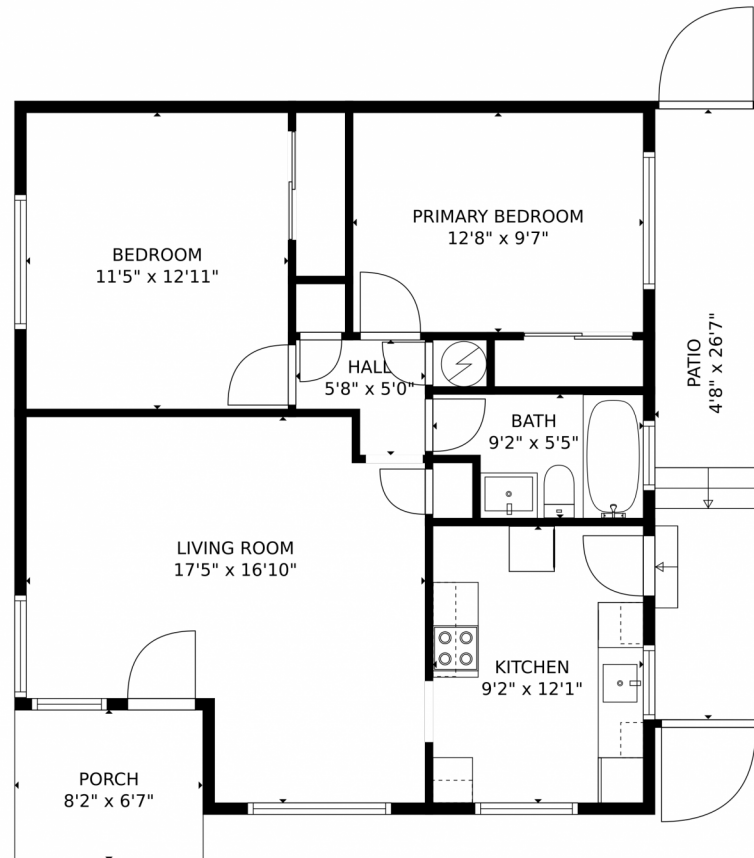

 Single Family

 816 SQFT

 2 Beds

 1 Baths

Taylor Haas
303-665-7368
taylorh@coloradorpm.com
<https://www.coloradorpm.com/available-rental-properties-denver>

GROSS INTERNAL AREA
FLOOR 1: 772 sq. ft.
EXCLUDED AREAS: PORCH: 54 sq. ft, PATIO: 124 sq. ft
TOTAL: 772 sq. ft
MEASUREMENTS CALCULATED BY V1Photos.COM ARE DEEMED HIGHLY RELIABLE BUT NOT GUARANTEED.