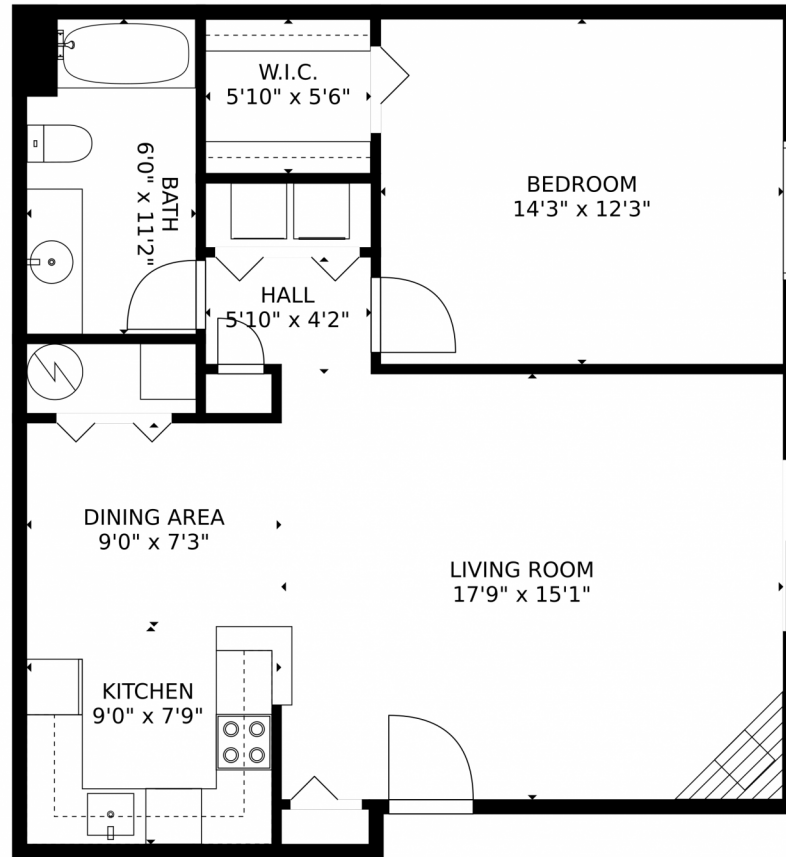

Single Family

813 SQFT

1 Bed

1 Baths

Taylor Haas

303-665-7368

taylorh@coloradorpm.com

<https://www.coloradorpm.com/available-rental-properties-denver>

Scan code
for more
property
details

GROSS INTERNAL AREA
FLOOR 1: 745 sq. ft
EXCLUDED AREAS: UNDEFINED: 15 sq. ft
TOTAL: 745 sq. ft
MEASUREMENTS CALCULATED BY V1Photos.com ARE DEEMED HIGHLY RELIABLE BUT NOT GUARANTEED.