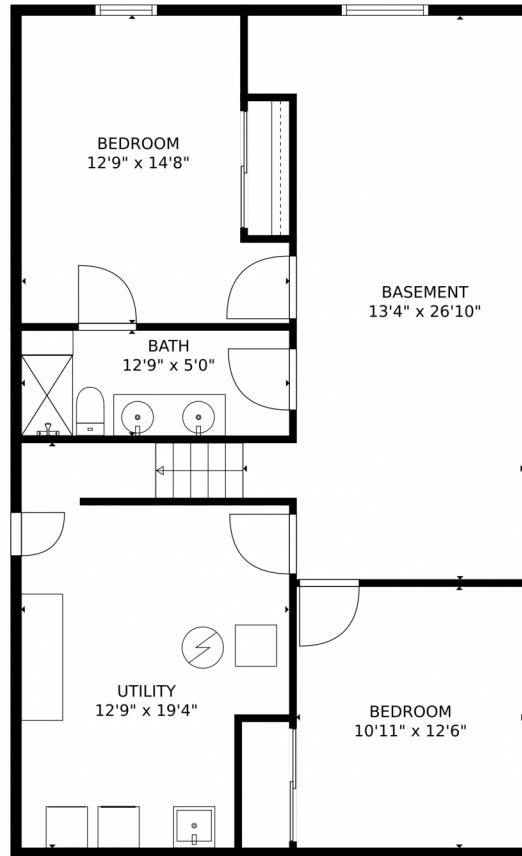

 Single Family

 2470 SQFT

 5 Beds

 3 Baths

Taylor Haas
303-665-7368
taylorh@coloradorpm.com
<https://www.coloradorpm.com/available-rental-properties-denver>

Scan code
for more
property
details

9361 W Louisiana Ave, Lakewood, CO 80232 – Lower Level

GROSS INTERNAL AREA
Below Ground: 741 sq. ft, FLOOR 2: 1258 sq. ft
EXCLUDED AREAS: UTILITY: 211 sq. ft, PORCH: 90 sq. ft, PATIO: 229 sq. ft,
GARAGE: 422 sq. ft
TOTAL: 1999 sq. ft
MEASUREMENTS CALCULATED BY V1Photos.COM ARE DEEMED HIGHLY RELIABLE BUT NOT GUARANTEED.

9361 W Louisiana Ave, Lakewood, CO 80232 – Main Level

GROSS INTERNAL AREA
Below Ground: 741 sq. ft, FLOOR 2: 1258 sq. ft
EXCLUDED AREAS: UTILITY: 211 sq. ft, PORCH: 90 sq. ft, PATIO: 229 sq. ft,
GARAGE: 422 sq. ft
TOTAL: 1999 sq. ft
MEASUREMENTS CALCULATED BY V1Photos.COM ARE DEEMED HIGHLY RELIABLE BUT NOT GUARANTEED.