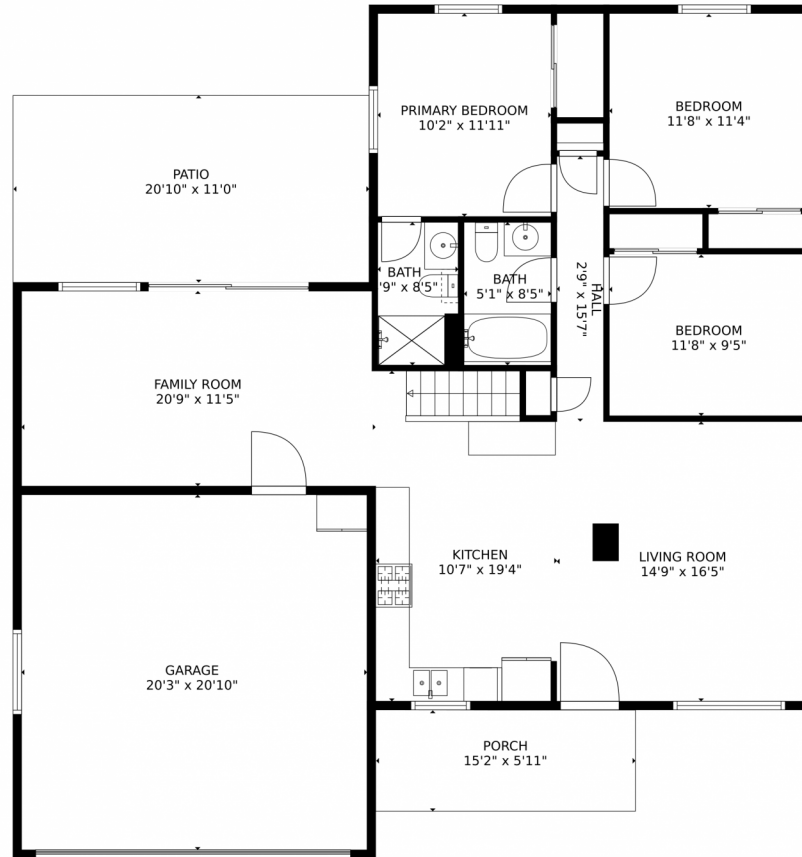

GROSS INTERNAL AREA
Below Ground: 741 sq. ft, FLOOR 2: 1258 sq. ft
EXCLUDED AREAS: UTILITY: 211 sq. ft, PORCH: 90 sq. ft, PATIO: 229 sq. ft,
GARAGE: 422 sq. ft
TOTAL: 1999 sq. ft
MEASUREMENTS CALCULATED BY V1Photos.COM ARE DEEMED HIGHLY RELIABLE BUT NOT GUARANTEED.

9361 W Louisiana Ave, Lakewood, CO 80232 – Main Level

GROSS INTERNAL AREA
Below Ground: 741 sq. ft, FLOOR 2: 1258 sq. ft
EXCLUDED AREAS: UTILITY: 211 sq. ft, PORCH: 90 sq. ft, PATIO: 229 sq. ft,
GARAGE: 422 sq. ft
TOTAL: 1999 sq. ft
MEASUREMENTS CALCULATED BY V1Photos.COM ARE DEEMED HIGHLY RELIABLE BUT NOT GUARANTEED.