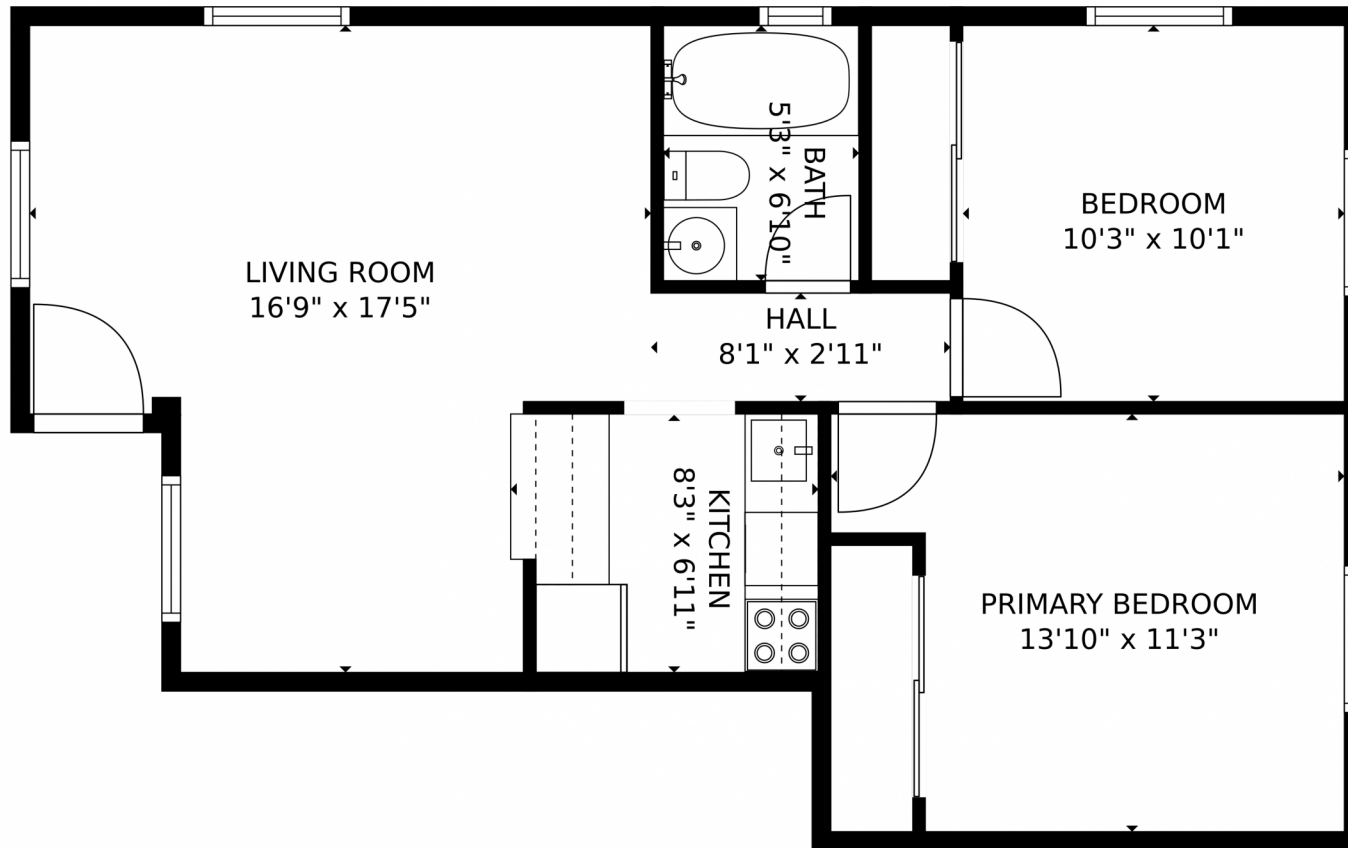

1260 Wolff Street - #1, Denver, CO 80204 – Main Level

GROSS INTERNAL AREA
FLOOR 1: 646 sq. ft
TOTAL: 646 sq. ft

Disclaimer: Sizes and Dimensions are Approximate, Actual May Vary.

Taylor Haas

303-665-7368

taylorh@coloradorpm.com

<https://www.coloradorpm.com/available-rental-properties-denv>

Scan code
for more
property
details