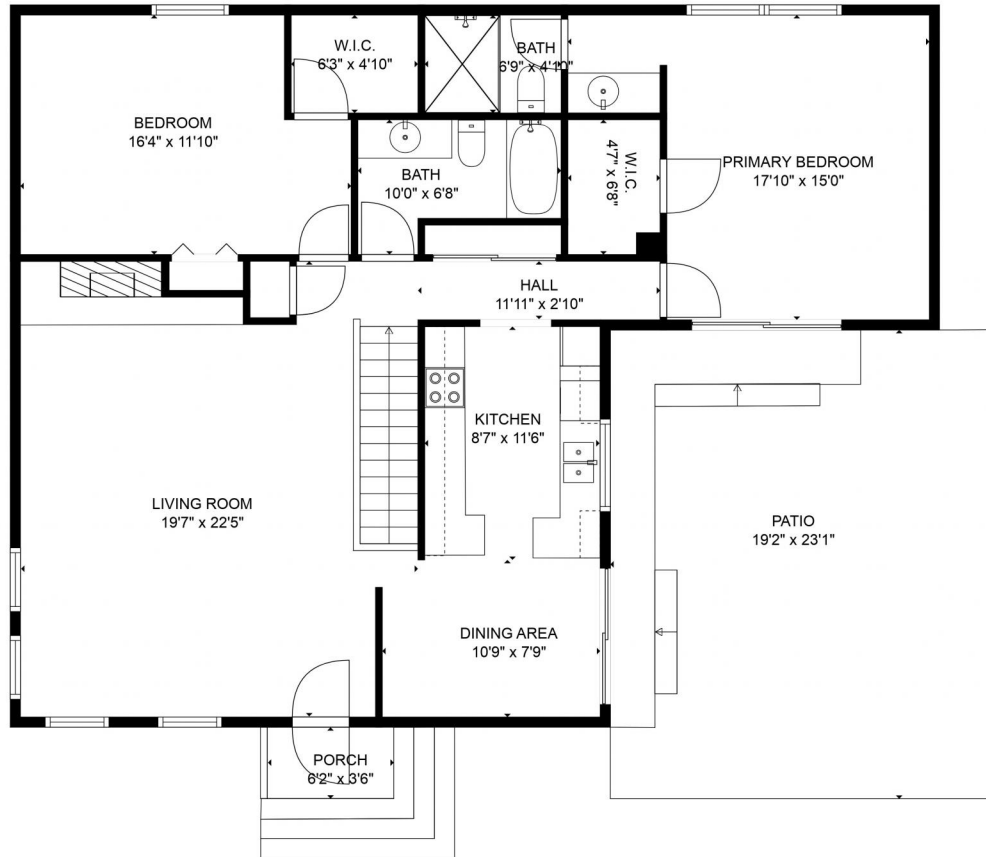

 Single Family

 1637 SQFT

 2 Beds

 1 Baths

Taylor Haas
303-665-7368
taylorh@coloradorpm.com
<https://www.coloradorpm.com/available-rental-properties-denver>

76 South Eagle Circle, Aurora, CO 80012 – Main Level

GROSS INTERNAL AREA
Below Ground: 327 sq. ft, FLOOR 2: 1233 sq. ft
EXCLUDED AREAS: STORAGE: 41 sq. ft, UNFINISHED BASEMENT: 165 sq. ft, PATIO: 444 sq. ft,
PORCH: 22 sq. ft
TOTAL: 1560 sq. ft
MEASUREMENTS CALCULATED BY V1Photos.COM ARE DEEMED HIGHLY RELIABLE BUT NOT GUARANTEED.