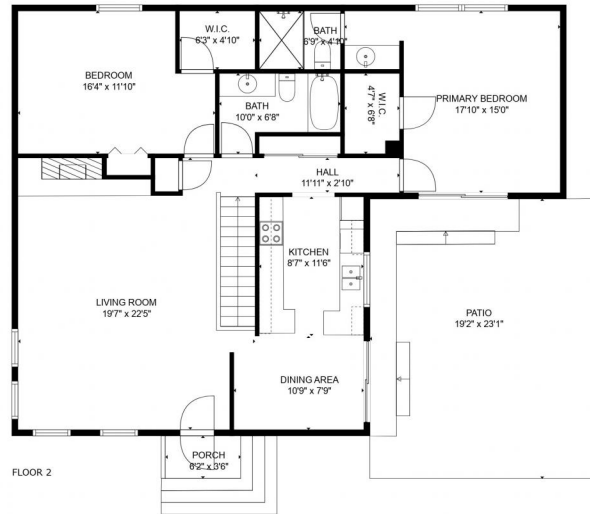

GROSS INTERNAL AREA
Below Ground: 327 sq. ft, FLOOR 2: 1233 sq. ft
EXCLUDED AREAS: STORAGE: 41 sq. ft, UNFINISHED BASEMENT: 165 sq. ft, PATIO: 444 sq. ft,
PORCH: 22 sq. ft
TOTAL: 1560 sq. ft
MEASUREMENTS CALCULATED BY V1Photos.COM ARE DEEMED HIGHLY RELIABLE BUT NOT GUARANTEED.