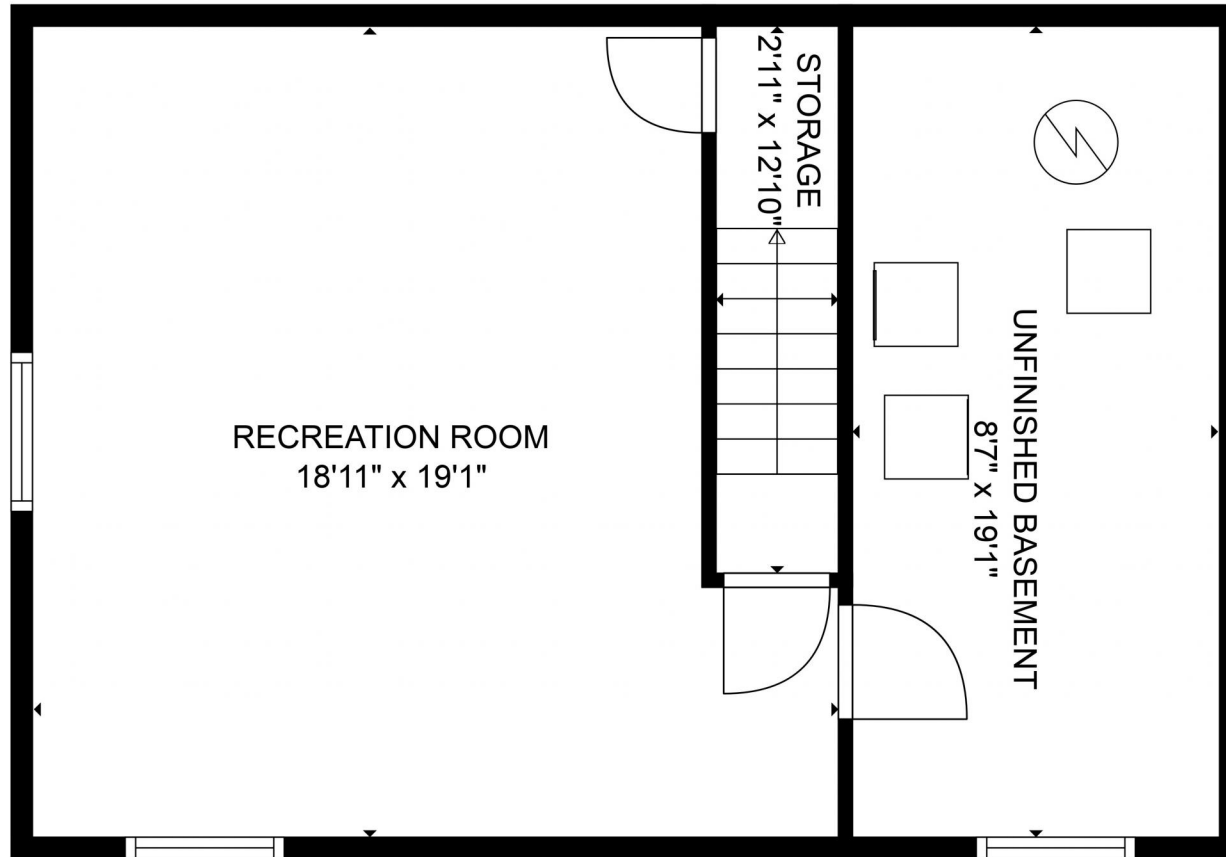

GROSS INTERNAL AREA
Below Ground: 327 sq. ft, FLOOR 2: 1233 sq. ft
EXCLUDED AREAS: STORAGE: 41 sq. ft, UNFINISHED BASEMENT: 165 sq. ft, PATIO: 444 sq. ft,
PORCH: 22 sq. ft
TOTAL: 1560 sq. ft
MEASUREMENTS CALCULATED BY V1Photos.COM ARE DEEMED HIGHLY RELIABLE BUT NOT GUARANTEED.