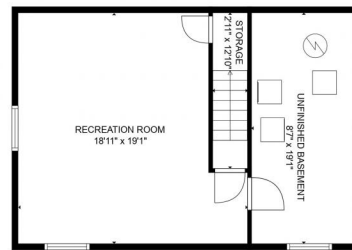

GROSS INTERNAL AREA
Below Ground: 327 sq. ft, FLOOR 2: 1233 sq. ft
EXCLUDED AREAS: STORAGE: 41 sq. ft, UNFINISHED BASEMENT: 165 sq. ft, PATIO: 444 sq. ft,
PORCH: 22 sq. ft
TOTAL: 1560 sq. ft
MEASUREMENTS CALCULATED BY V1Photos.COM ARE DEEMED HIGHLY RELIABLE BUT NOT GUARANTEED.