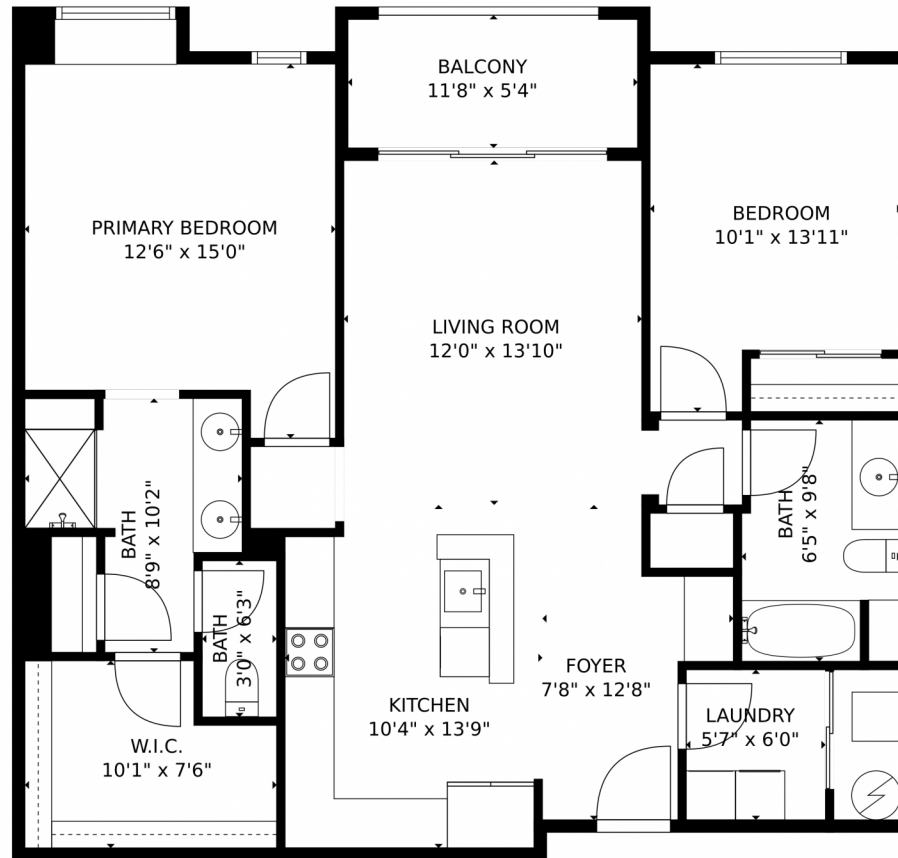

 Single Family

 1180 SQFT

 2 Beds

 2 Baths

Taylor Haas
303-665-7368
taylorh@coloradorpm.com
<https://www.coloradorpm.com/available-rental-properties-denver>

420 East Fremont Place, #204, Littleton, CO 80122 – Main Level

GROSS INTERNAL AREA
FLOOR 1: 1052 sq. ft
EXCLUDED AREAS: BALCONY: 62 sq. ft
TOTAL: 1052 sq. ft
MEASUREMENTS CALCULATED BY V1Photos.com ARE DEEMED HIGHLY RELIABLE BUT NOT GUARANTEED.

Disclaimer: Sizes and Dimensions are Approximate, Actual May Vary.