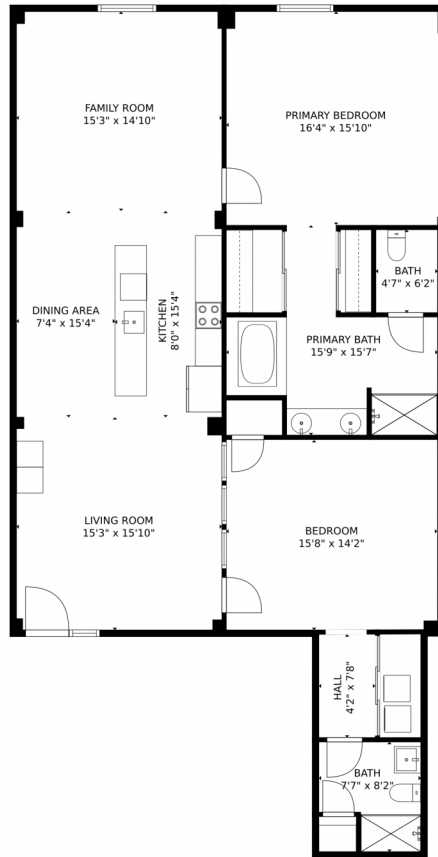

1449 Wynkoop Street, #609, Denver, CO 80202 – Main Level

GROSS INTERNAL AREA
FLOOR 1: 1575 sq. ft
TOTAL: 1575 sq. ft

Disclaimer: Sizes and Dimensions are Approximate, Actual May Vary.

Taylor Haas

303-665-7368

taylorh@coloradorpm.com

<https://www.coloradorpm.com/available-rental-properties-denv>

Scan code
for more
property
details