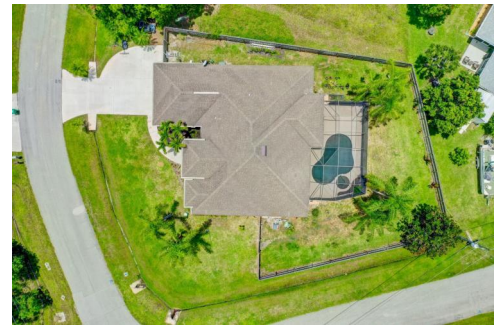

5631 Northwest Crocus Avenue
Port St. Lucie, FL 34986

 Single Family

 2173 SQFT

 4 Beds

 2 Baths

Joy West
561-685-5590
muggzydg2003@yahoo.com

GROSS INTERNAL AREA
FLOOR 1: 2829 sq. ft
EXCLUDED AREAS: WORKSHOP: 74 sq. ft, GARAGE: 391 sq. ft
TOTAL: 2829 sq. ft
MEASUREMENTS CALCULATED BY V1Photos.COM ARE DEEMED HIGHLY RELIABLE BUT NOT GUARANTEED.