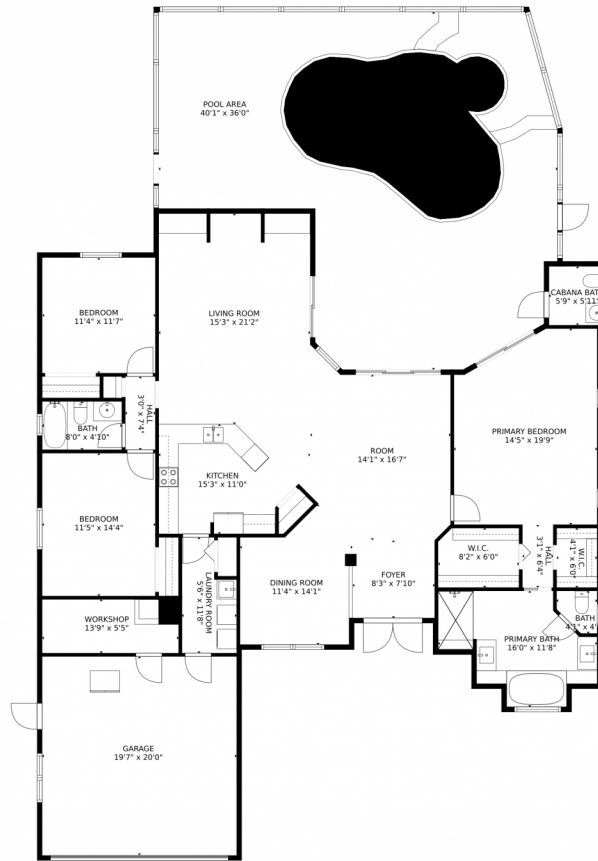

5631 Northwest Crocus Avenue
Port St. Lucie, FL 34986

 Single Family

 2173 SQFT

 4 Beds

 2 Baths

Joy West
561-685-5590
muggzydg2003@yahoo.com

GROSS INTERNAL AREA
FLOOR 1: 2829 sq. ft
EXCLUDED AREAS: WORKSHOP: 74 sq. ft, GARAGE: 391 sq. ft
TOTAL: 2829 sq. ft
MEASUREMENTS CALCULATED BY V1Photos.COM ARE DEEMED HIGHLY RELIABLE BUT NOT GUARANTEED.

Disclaimer: Sizes and Dimensions are Approximate, Actual May Vary.

Joy West
561-685-5590
muggzydg2003@yahoo.com

Scan code
for more
property
details