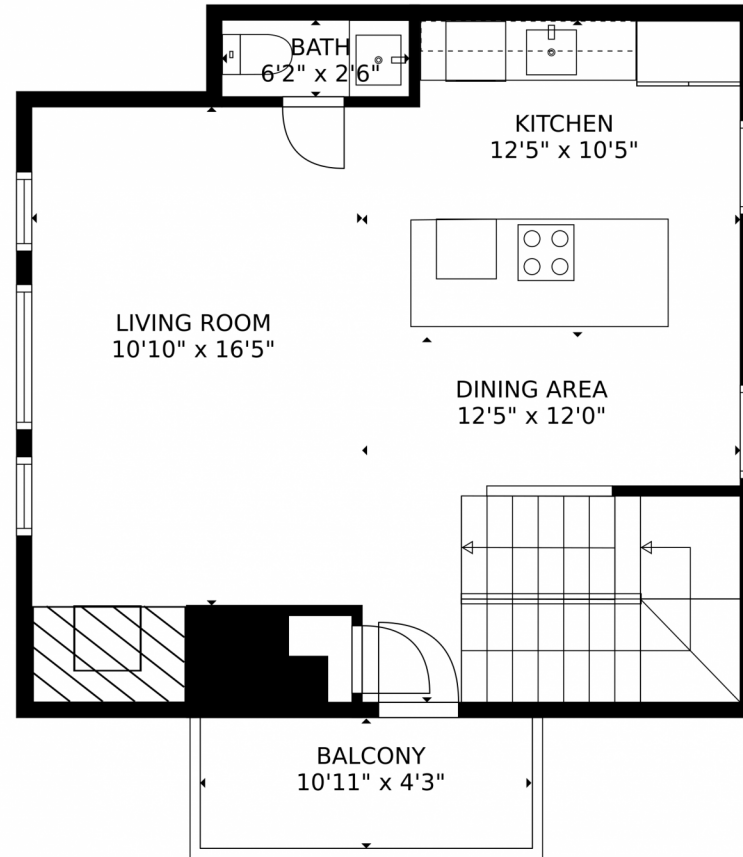

Multi Family

1369 SQFT

2 Beds

2/1 Baths

Clair Talmadge
971-275-5452
clairtalmadge@kw.com

Scan code
for more
property
details

2190 South Birch Street, Denver, CO 80222 – Lower Level

GROSS INTERNAL AREA
Below Ground: 147 sq. ft, FLOOR 2: 505 sq. ft, Below Ground: 490 sq. ft, FLOOR 4: 78 sq. ft
EXCLUDED AREAS: UTILITY: 50 sq. ft, PORCH: 48 sq. ft, GARAGE: 192 sq. ft,
BALCONY: 47 sq. ft, TERRACE: 421 sq. ft
TOTAL: 1220 sq. ft
MEASUREMENTS CALCULATED BY V1Photos.COM ARE DEEMED HIGHLY RELIABLE BUT NOT GUARANTEED.

Disclaimer: Sizes and Dimensions are Approximate, Actual May Vary.

Clair Talmadge
971-275-5452
clairtalmadge@kw.com

2190 South Birch Street, Denver, CO 80222 – Main Level

GROSS INTERNAL AREA
Below Ground: 147 sq. ft, FLOOR 2: 505 sq. ft, Below Ground: 490 sq. ft, FLOOR 4: 78 sq. ft
EXCLUDED AREAS: UTILITY: 50 sq. ft, PORCH: 48 sq. ft, GARAGE: 192 sq. ft,
BALCONY: 47 sq. ft, TERRACE: 421 sq. ft
TOTAL: 1220 sq. ft
MEASUREMENTS CALCULATED BY V1Photos.com ARE DEEMED HIGHLY RELIABLE BUT NOT GUARANTEED.

Disclaimer: Sizes and Dimensions are Approximate, Actual May Vary.

Clair Talmadge
971-275-5452
clairtalmadge@kw.com

GROSS INTERNAL AREA
Below Ground: 147 sq. ft, FLOOR 2: 505 sq. ft, Below Ground: 490 sq. ft, FLOOR 4: 78 sq. ft
EXCLUDED AREAS: UTILITY: 50 sq. ft, PORCH: 48 sq. ft, GARAGE: 192 sq. ft,
BALCONY: 47 sq. ft, TERRACE: 421 sq. ft
TOTAL: 1220 sq. ft
MEASUREMENTS CALCULATED BY V1Photos.COM ARE DEEMED HIGHLY RELIABLE BUT NOT GUARANTEED.

Disclaimer: Sizes and Dimensions are Approximate, Actual May Vary.

GROSS INTERNAL AREA
Below Ground: 147 sq. ft, FLOOR 2: 505 sq. ft, Below Ground: 490 sq. ft, FLOOR 4: 78 sq. ft
EXCLUDED AREAS: UTILITY: 50 sq. ft, PORCH: 48 sq. ft, GARAGE: 192 sq. ft,
BALCONY: 47 sq. ft, TERRACE: 421 sq. ft
TOTAL: 1220 sq. ft
MEASUREMENTS CALCULATED BY V1Photos.COM ARE DEEMED HIGHLY RELIABLE BUT NOT GUARANTEED.