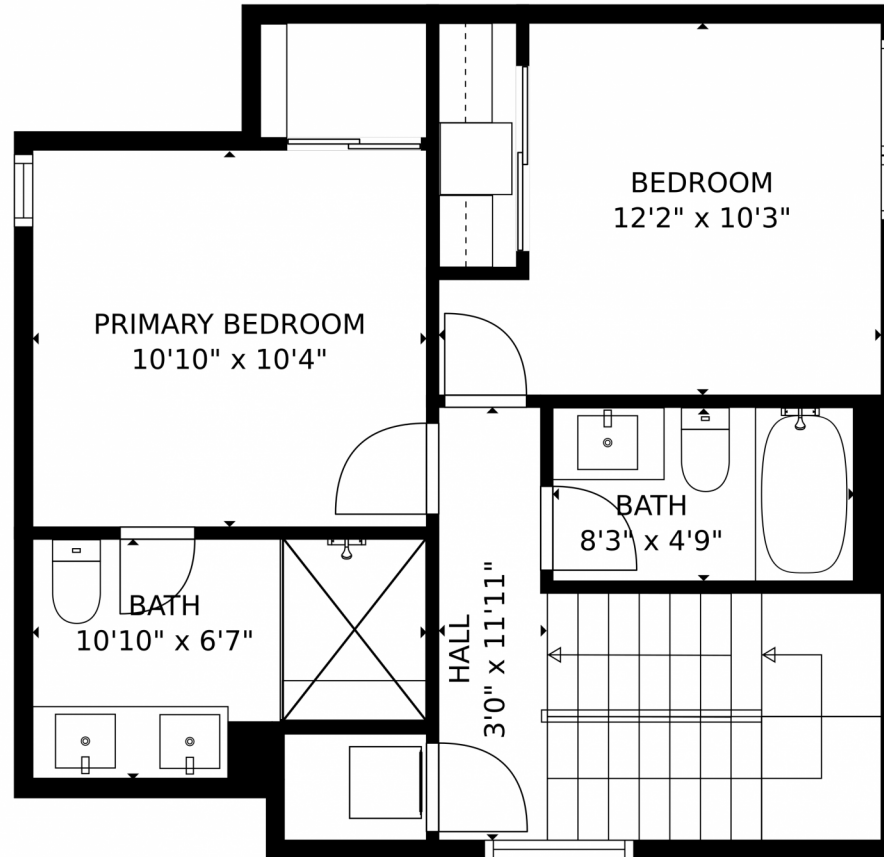

Multi Family

1369 SQFT

2 Beds

2/1 Baths

Clair Talmadge
971-275-5452
clairtalmadge@kw.com

Scan code
for more
property
details

2190 South Birch Street, Denver, CO 80222 – Lower Level

GROSS INTERNAL AREA
Below Ground: 147 sq. ft, FLOOR 2: 505 sq. ft, Below Ground: 490 sq. ft, FLOOR 4: 78 sq. ft
EXCLUDED AREAS: UTILITY: 50 sq. ft, PORCH: 48 sq. ft, GARAGE: 192 sq. ft,
BALCONY: 47 sq. ft, TERRACE: 421 sq. ft
TOTAL: 1220 sq. ft
MEASUREMENTS CALCULATED BY V1Photos.COM ARE DEEMED HIGHLY RELIABLE BUT NOT GUARANTEED.

Disclaimer: Sizes and Dimensions are Approximate, Actual May Vary.

Clair Talmadge
971-275-5452
clairtalmadge@kw.com

2190 South Birch Street, Denver, CO 80222 – Main Level

GROSS INTERNAL AREA
Below Ground: 147 sq. ft, FLOOR 2: 505 sq. ft, Below Ground: 490 sq. ft, FLOOR 4: 78 sq. ft
EXCLUDED AREAS: UTILITY: 50 sq. ft, PORCH: 48 sq. ft, GARAGE: 192 sq. ft,
BALCONY: 47 sq. ft, TERRACE: 421 sq. ft
TOTAL: 1220 sq. ft
MEASUREMENTS CALCULATED BY V1Photos.com ARE DEEMED HIGHLY RELIABLE BUT NOT GUARANTEED.

Disclaimer: Sizes and Dimensions are Approximate, Actual May Vary.

Clair Talmadge
971-275-5452
clairtalmadge@kw.com

GROSS INTERNAL AREA
Below Ground: 147 sq. ft, FLOOR 2: 505 sq. ft, Below Ground: 490 sq. ft, FLOOR 4: 78 sq. ft
EXCLUDED AREAS: UTILITY: 50 sq. ft, PORCH: 48 sq. ft, GARAGE: 192 sq. ft,
BALCONY: 47 sq. ft, TERRACE: 421 sq. ft
TOTAL: 1220 sq. ft
MEASUREMENTS CALCULATED BY V1Photos.COM ARE DEEMED HIGHLY RELIABLE BUT NOT GUARANTEED.

Disclaimer: Sizes and Dimensions are Approximate, Actual May Vary.

GROSS INTERNAL AREA
Below Ground: 147 sq. ft, FLOOR 2: 505 sq. ft, Below Ground: 490 sq. ft, FLOOR 4: 78 sq. ft
EXCLUDED AREAS: UTILITY: 50 sq. ft, PORCH: 48 sq. ft, GARAGE: 192 sq. ft,
BALCONY: 47 sq. ft, TERRACE: 421 sq. ft
TOTAL: 1220 sq. ft
MEASUREMENTS CALCULATED BY V1Photos.COM ARE DEEMED HIGHLY RELIABLE BUT NOT GUARANTEED.