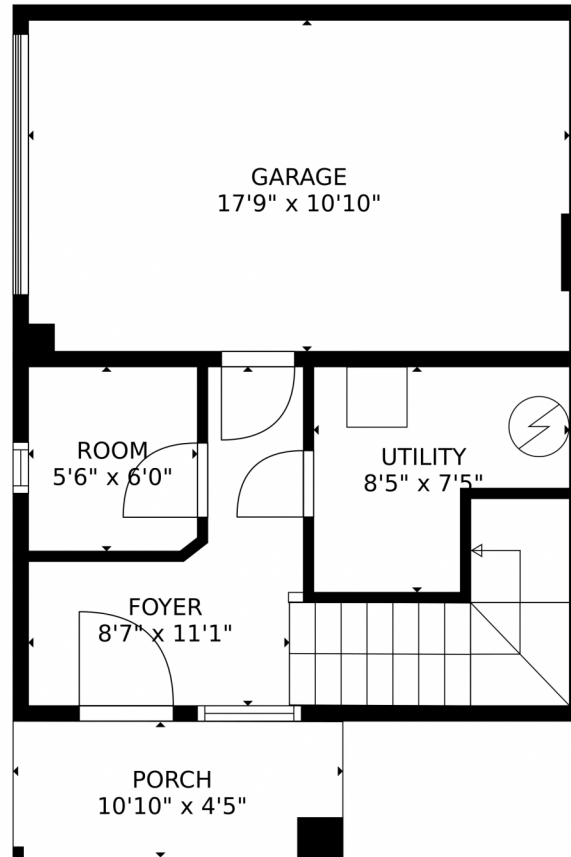

Multi Family

1369 SQFT

2 Beds

2/1 Baths

Clair Talmadge
971-275-5452
clairtalmadge@kw.com

Scan code
for more
property
details

2190 South Birch Street, Denver, CO 80222 – Lower Level

GROSS INTERNAL AREA
Below Ground: 147 sq. ft, FLOOR 2: 505 sq. ft, Below Ground: 490 sq. ft, FLOOR 4: 78 sq. ft
EXCLUDED AREAS: UTILITY: 50 sq. ft, PORCH: 48 sq. ft, GARAGE: 192 sq. ft,
BALCONY: 47 sq. ft, TERRACE: 421 sq. ft
TOTAL: 1220 sq. ft
MEASUREMENTS CALCULATED BY V1Photos.COM ARE DEEMED HIGHLY RELIABLE BUT NOT GUARANTEED.

Disclaimer: Sizes and Dimensions are Approximate, Actual May Vary.

Clair Talmadge
971-275-5452
clairtalmadge@kw.com

2190 South Birch Street, Denver, CO 80222 – Main Level

GROSS INTERNAL AREA
Below Ground: 147 sq. ft, FLOOR 2: 505 sq. ft, Below Ground: 490 sq. ft, FLOOR 4: 78 sq. ft
EXCLUDED AREAS: UTILITY: 50 sq. ft, PORCH: 48 sq. ft, GARAGE: 192 sq. ft,
BALCONY: 47 sq. ft, TERRACE: 421 sq. ft
TOTAL: 1220 sq. ft
MEASUREMENTS CALCULATED BY V1Photos.com ARE DEEMED HIGHLY RELIABLE BUT NOT GUARANTEED.

Disclaimer: Sizes and Dimensions are Approximate, Actual May Vary.

Clair Talmadge
971-275-5452
clairtalmadge@kw.com

GROSS INTERNAL AREA
Below Ground: 147 sq. ft, FLOOR 2: 505 sq. ft, Below Ground: 490 sq. ft, FLOOR 4: 78 sq. ft
EXCLUDED AREAS: UTILITY: 50 sq. ft, PORCH: 48 sq. ft, GARAGE: 192 sq. ft,
BALCONY: 47 sq. ft, TERRACE: 421 sq. ft
TOTAL: 1220 sq. ft
MEASUREMENTS CALCULATED BY V1Photos.COM ARE DEEMED HIGHLY RELIABLE BUT NOT GUARANTEED.

Disclaimer: Sizes and Dimensions are Approximate, Actual May Vary.

GROSS INTERNAL AREA
Below Ground: 147 sq. ft, FLOOR 2: 505 sq. ft, Below Ground: 490 sq. ft, FLOOR 4: 78 sq. ft
EXCLUDED AREAS: UTILITY: 50 sq. ft, PORCH: 48 sq. ft, GARAGE: 192 sq. ft,
BALCONY: 47 sq. ft, TERRACE: 421 sq. ft
TOTAL: 1220 sq. ft
MEASUREMENTS CALCULATED BY V1Photos.COM ARE DEEMED HIGHLY RELIABLE BUT NOT GUARANTEED.