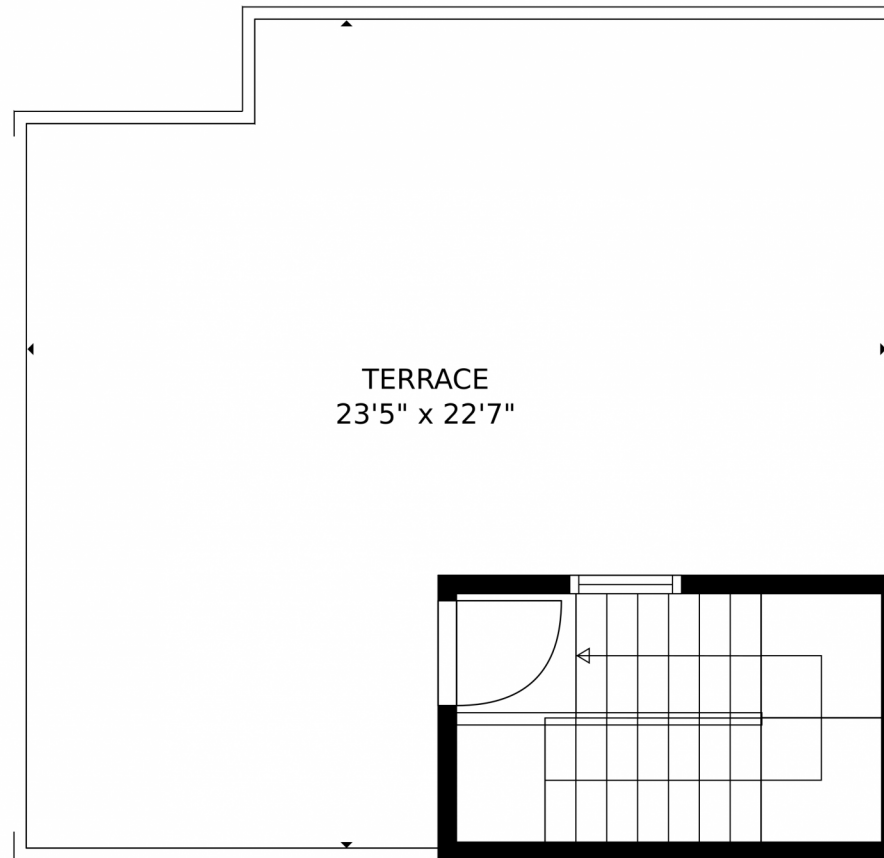

Multi Family

1369 SQFT

2 Beds

2/1 Baths

Clair Talmadge
971-275-5452
clairtalmadge@kw.com

Scan code
for more
property
details

2190 South Birch Street, Denver, CO 80222 – Lower Level

GROSS INTERNAL AREA
Below Ground: 147 sq. ft, FLOOR 2: 505 sq. ft, Below Ground: 490 sq. ft, FLOOR 4: 78 sq. ft
EXCLUDED AREAS: UTILITY: 50 sq. ft, PORCH: 48 sq. ft, GARAGE: 192 sq. ft,
BALCONY: 47 sq. ft, TERRACE: 421 sq. ft
TOTAL: 1220 sq. ft
MEASUREMENTS CALCULATED BY V1Photos.COM ARE DEEMED HIGHLY RELIABLE BUT NOT GUARANTEED.

Disclaimer: Sizes and Dimensions are Approximate, Actual May Vary.

Clair Talmadge
971-275-5452
clairtalmadge@kw.com

2190 South Birch Street, Denver, CO 80222 – Main Level

GROSS INTERNAL AREA
Below Ground: 147 sq. ft, FLOOR 2: 505 sq. ft, Below Ground: 490 sq. ft, FLOOR 4: 78 sq. ft
EXCLUDED AREAS: UTILITY: 50 sq. ft, PORCH: 48 sq. ft, GARAGE: 192 sq. ft,
BALCONY: 47 sq. ft, TERRACE: 421 sq. ft
TOTAL: 1220 sq. ft
MEASUREMENTS CALCULATED BY V1Photos.com ARE DEEMED HIGHLY RELIABLE BUT NOT GUARANTEED.

Disclaimer: Sizes and Dimensions are Approximate, Actual May Vary.

Clair Talmadge
971-275-5452
clairtalmadge@kw.com

GROSS INTERNAL AREA
Below Ground: 147 sq. ft, FLOOR 2: 505 sq. ft, Below Ground: 490 sq. ft, FLOOR 4: 78 sq. ft
EXCLUDED AREAS: UTILITY: 50 sq. ft, PORCH: 48 sq. ft, GARAGE: 192 sq. ft,
BALCONY: 47 sq. ft, TERRACE: 421 sq. ft
TOTAL: 1220 sq. ft
MEASUREMENTS CALCULATED BY V1Photos.COM ARE DEEMED HIGHLY RELIABLE BUT NOT GUARANTEED.

Disclaimer: Sizes and Dimensions are Approximate, Actual May Vary.

GROSS INTERNAL AREA
Below Ground: 147 sq. ft, FLOOR 2: 505 sq. ft, Below Ground: 490 sq. ft, FLOOR 4: 78 sq. ft
EXCLUDED AREAS: UTILITY: 50 sq. ft, PORCH: 48 sq. ft, GARAGE: 192 sq. ft,
BALCONY: 47 sq. ft, TERRACE: 421 sq. ft
TOTAL: 1220 sq. ft
MEASUREMENTS CALCULATED BY V1Photos.COM ARE DEEMED HIGHLY RELIABLE BUT NOT GUARANTEED.