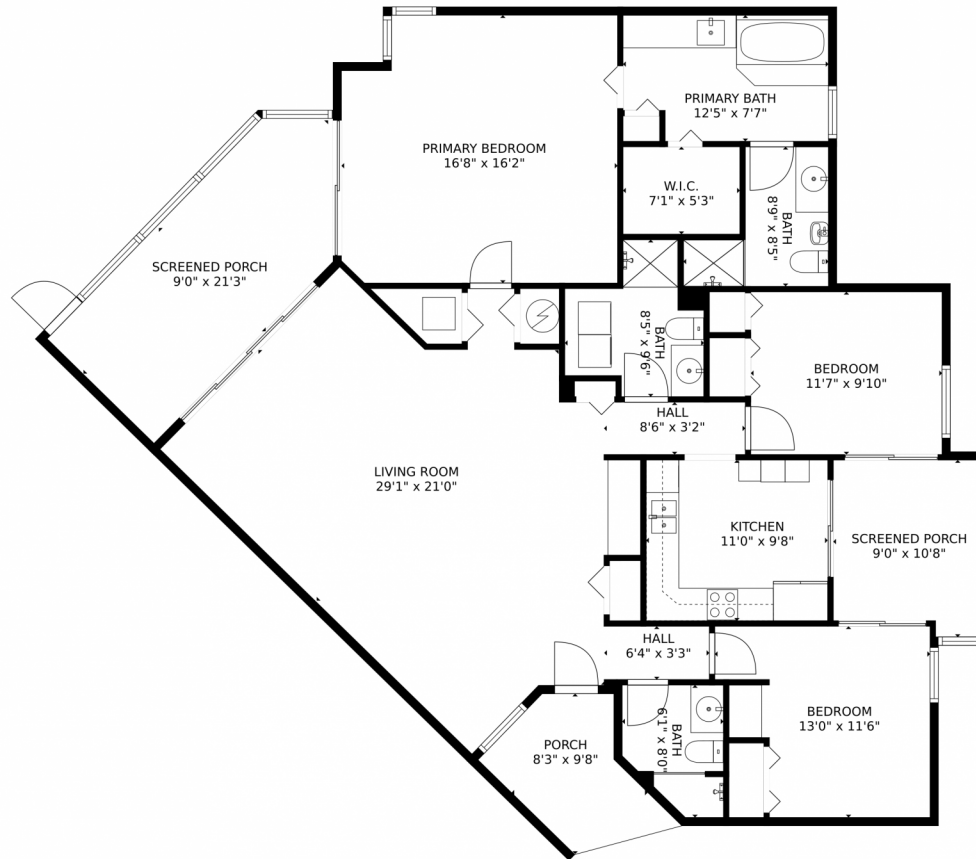

7508 La Paz Blvd, Boca Raton, FL 33433 – Main Floor

GROSS INTERNAL AREA
FLOOR 1: 1539 sq. ft
EXCLUDED AREAS: SCREENED PORCH: 263 sq. ft, PORCH: 65 sq. ft
TOTAL: 1539 sq. ft
MEASUREMENTS CALCULATED BY V1Photos.COM ARE DEEMED HIGHLY RELIABLE BUT NOT GUARANTEED.