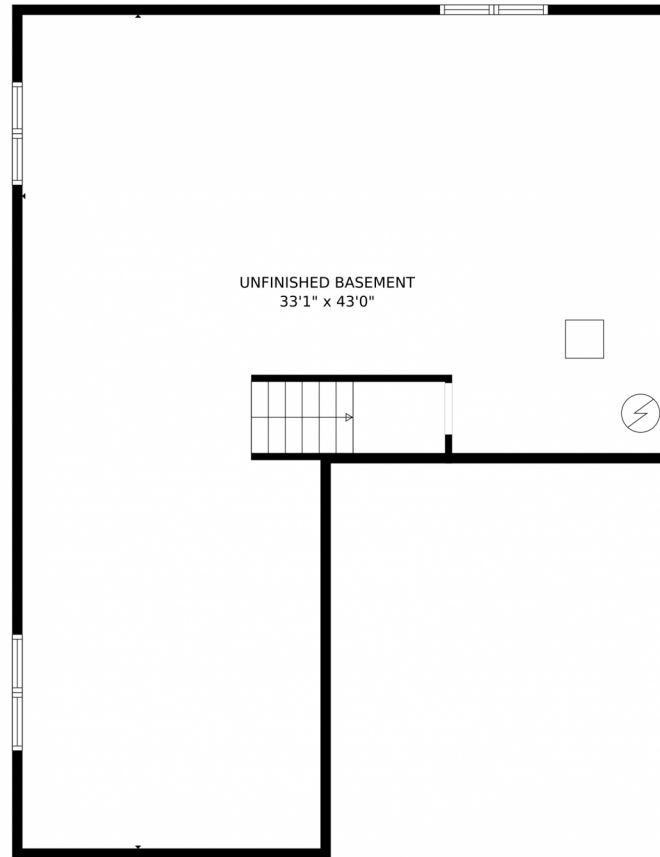

# 7854 Campground Drive, Fountain, CO 80817 – Main Level

GROSS INTERNAL AREA  
Below Ground: 0 sq. ft, FLOOR 2: 1060 sq. ft, FLOOR 3: 1346 sq. ft  
EXCLUDED AREAS: UNFINISHED BASEMENT: 1061 sq. ft, DECK: 401 sq. ft, PORCH: 149 sq. ft,  
GARAGE: 452 sq. ft  
TOTAL: 2406 sq. ft  
MEASUREMENTS CALCULATED BY V1Photos.com ARE DEEMED HIGHLY RELIABLE BUT NOT GUARANTEED.

# 7854 Campground Drive, Fountain, CO 80817 – Upper Level

GROSS INTERNAL AREA  
Below Ground: 0 sq. ft, FLOOR 2: 1060 sq. ft, FLOOR 3: 1346 sq. ft  
EXCLUDED AREAS: UNFINISHED BASEMENT: 1061 sq. ft, DECK: 401 sq. ft, PORCH: 149 sq. ft,  
GARAGE: 452 sq. ft  
TOTAL: 2406 sq. ft  
MEASUREMENTS CALCULATED BY V1Photos.COM ARE DEEMED HIGHLY RELIABLE BUT NOT GUARANTEED.

# 7854 Campground Drive, Fountain, CO 80817 – Lower Level

GROSS INTERNAL AREA  
Below Ground: 0 sq. ft, FLOOR 2: 1060 sq. ft, FLOOR 3: 1346 sq. ft  
EXCLUDED AREAS: UNFINISHED BASEMENT: 1061 sq. ft, DECK: 401 sq. ft, PORCH: 149 sq. ft,  
GARAGE: 452 sq. ft  
TOTAL: 2406 sq. ft  
MEASUREMENTS CALCULATED BY V1Photos.com ARE DEEMED HIGHLY RELIABLE BUT NOT GUARANTEED.

# 7854 Campground Drive, Fountain, CO 80817 – All Levels

GROSS INTERNAL AREA  
Below Ground: 0 sq. ft, FLOOR 2: 1060 sq. ft, FLOOR 3: 1346 sq. ft  
EXCLUDED AREAS: UNFINISHED BASEMENT: 1061 sq. ft, DECK: 401 sq. ft, PORCH: 149 sq. ft,  
GARAGE: 452 sq. ft  
TOTAL: 2406 sq. ft  
MEASUREMENTS CALCULATED BY V1Photos.COM ARE DEEMED HIGHLY RELIABLE BUT NOT GUARANTEED.