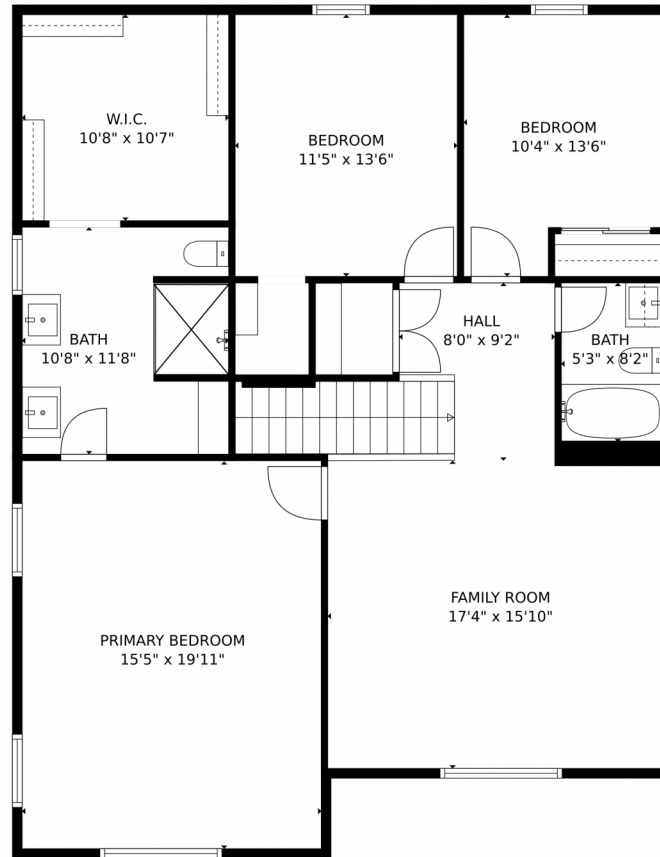

# 7854 Campground Drive, Fountain, CO 80817 – Main Level

GROSS INTERNAL AREA  
Below Ground: 0 sq. ft, FLOOR 2: 1060 sq. ft, FLOOR 3: 1346 sq. ft  
EXCLUDED AREAS: UNFINISHED BASEMENT: 1061 sq. ft, DECK: 401 sq. ft, PORCH: 149 sq. ft,  
GARAGE: 452 sq. ft  
TOTAL: 2406 sq. ft  
MEASUREMENTS CALCULATED BY V1Photos.com ARE DEEMED HIGHLY RELIABLE BUT NOT GUARANTEED.

# 7854 Campground Drive, Fountain, CO 80817 – Upper Level

GROSS INTERNAL AREA  
Below Ground: 0 sq. ft, FLOOR 2: 1060 sq. ft, FLOOR 3: 1346 sq. ft  
EXCLUDED AREAS: UNFINISHED BASEMENT: 1061 sq. ft, DECK: 401 sq. ft, PORCH: 149 sq. ft,  
GARAGE: 452 sq. ft  
TOTAL: 2406 sq. ft  
MEASUREMENTS CALCULATED BY V1Photos.COM ARE DEEMED HIGHLY RELIABLE BUT NOT GUARANTEED.

# 7854 Campground Drive, Fountain, CO 80817 – Lower Level

GROSS INTERNAL AREA  
Below Ground: 0 sq. ft, FLOOR 2: 1060 sq. ft, FLOOR 3: 1346 sq. ft  
EXCLUDED AREAS: UNFINISHED BASEMENT: 1061 sq. ft, DECK: 401 sq. ft, PORCH: 149 sq. ft,  
GARAGE: 452 sq. ft  
TOTAL: 2406 sq. ft  
MEASUREMENTS CALCULATED BY V1Photos.com ARE DEEMED HIGHLY RELIABLE BUT NOT GUARANTEED.

# 7854 Campground Drive, Fountain, CO 80817 – All Levels

GROSS INTERNAL AREA  
Below Ground: 0 sq. ft, FLOOR 2: 1060 sq. ft, FLOOR 3: 1346 sq. ft  
EXCLUDED AREAS: UNFINISHED BASEMENT: 1061 sq. ft, DECK: 401 sq. ft, PORCH: 149 sq. ft,  
GARAGE: 452 sq. ft  
TOTAL: 2406 sq. ft  
MEASUREMENTS CALCULATED BY V1Photos.COM ARE DEEMED HIGHLY RELIABLE BUT NOT GUARANTEED.