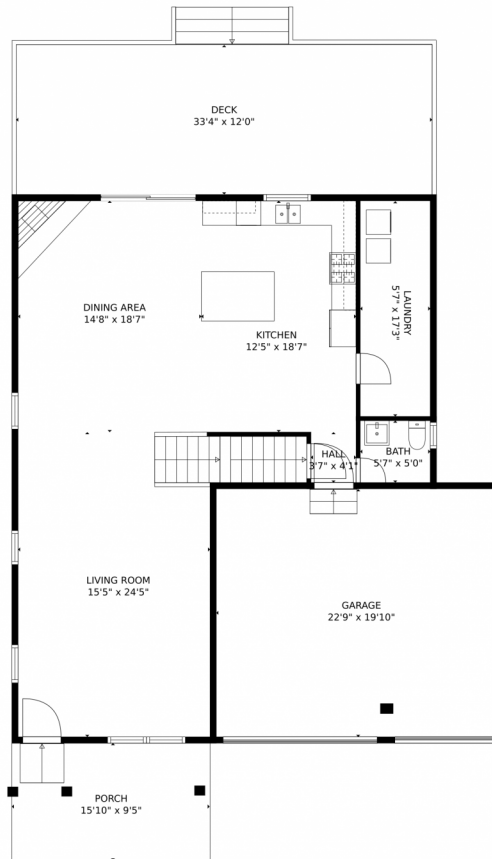

# 7854 Campground Drive, Fountain, CO 80817 – Main Level

GROSS INTERNAL AREA  
Below Ground: 0 sq. ft, FLOOR 2: 1060 sq. ft, FLOOR 3: 1346 sq. ft  
EXCLUDED AREAS: UNFINISHED BASEMENT: 1061 sq. ft, DECK: 401 sq. ft, PORCH: 149 sq. ft,  
GARAGE: 452 sq. ft  
TOTAL: 2406 sq. ft  
MEASUREMENTS CALCULATED BY V1Photos.com ARE DEEMED HIGHLY RELIABLE BUT NOT GUARANTEED.

# 7854 Campground Drive, Fountain, CO 80817 – Upper Level

GROSS INTERNAL AREA  
Below Ground: 0 sq. ft, FLOOR 2: 1060 sq. ft, FLOOR 3: 1346 sq. ft  
EXCLUDED AREAS: UNFINISHED BASEMENT: 1061 sq. ft, DECK: 401 sq. ft, PORCH: 149 sq. ft,  
GARAGE: 452 sq. ft  
TOTAL: 2406 sq. ft  
MEASUREMENTS CALCULATED BY V1Photos.COM ARE DEEMED HIGHLY RELIABLE BUT NOT GUARANTEED.

# 7854 Campground Drive, Fountain, CO 80817 – Lower Level

GROSS INTERNAL AREA  
Below Ground: 0 sq. ft, FLOOR 2: 1060 sq. ft, FLOOR 3: 1346 sq. ft  
EXCLUDED AREAS: UNFINISHED BASEMENT: 1061 sq. ft, DECK: 401 sq. ft, PORCH: 149 sq. ft,  
GARAGE: 452 sq. ft  
TOTAL: 2406 sq. ft  
MEASUREMENTS CALCULATED BY V1Photos.com ARE DEEMED HIGHLY RELIABLE BUT NOT GUARANTEED.

# 7854 Campground Drive, Fountain, CO 80817 – All Levels

GROSS INTERNAL AREA  
Below Ground: 0 sq. ft, FLOOR 2: 1060 sq. ft, FLOOR 3: 1346 sq. ft  
EXCLUDED AREAS: UNFINISHED BASEMENT: 1061 sq. ft, DECK: 401 sq. ft, PORCH: 149 sq. ft,  
GARAGE: 452 sq. ft  
TOTAL: 2406 sq. ft  
MEASUREMENTS CALCULATED BY V1Photos.COM ARE DEEMED HIGHLY RELIABLE BUT NOT GUARANTEED.