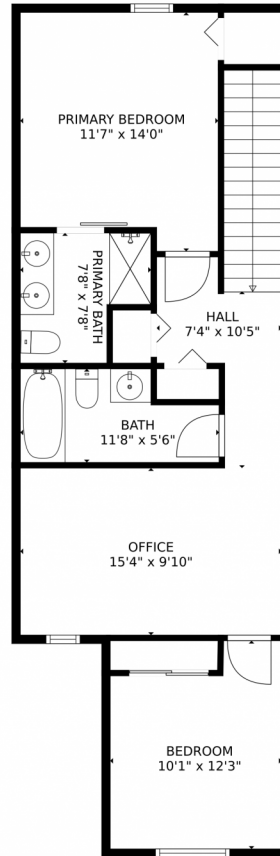

6363 Landings Way, Tamarac, FL 33321 – Second Level

GROSS INTERNAL AREA
FLOOR 1: 500 sq. ft, FLOOR 2: 688 sq. ft
EXCLUDED AREAS: GARAGE: 183 sq. ft
TOTAL: 1188 sq. ft

Disclaimer: Sizes and Dimensions are Approximate, Actual May Vary.

Meirav Susi
954-214-4810
meirav@bellsouth.net
<https://www.MeiravSells.com>