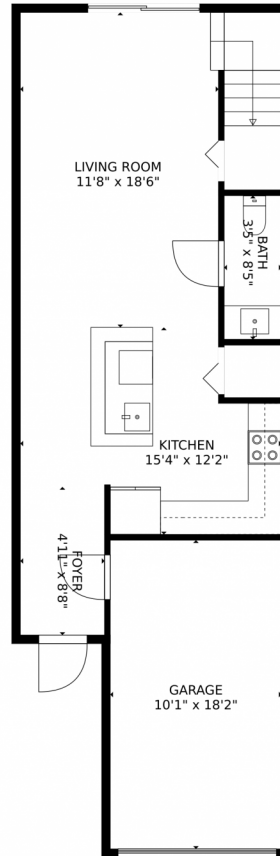

6363 Landings Way, Tamarac, FL 33321 – First Level

GROSS INTERNAL AREA
FLOOR 1: 500 sq. ft, FLOOR 2: 688 sq. ft
EXCLUDED AREAS: GARAGE: 183 sq. ft
TOTAL: 1188 sq. ft

Disclaimer: Sizes and Dimensions are Approximate, Actual May Vary.

Meirav Susi
954-214-4810
meirav@bellsouth.net
<https://www.MeiravSells.com>