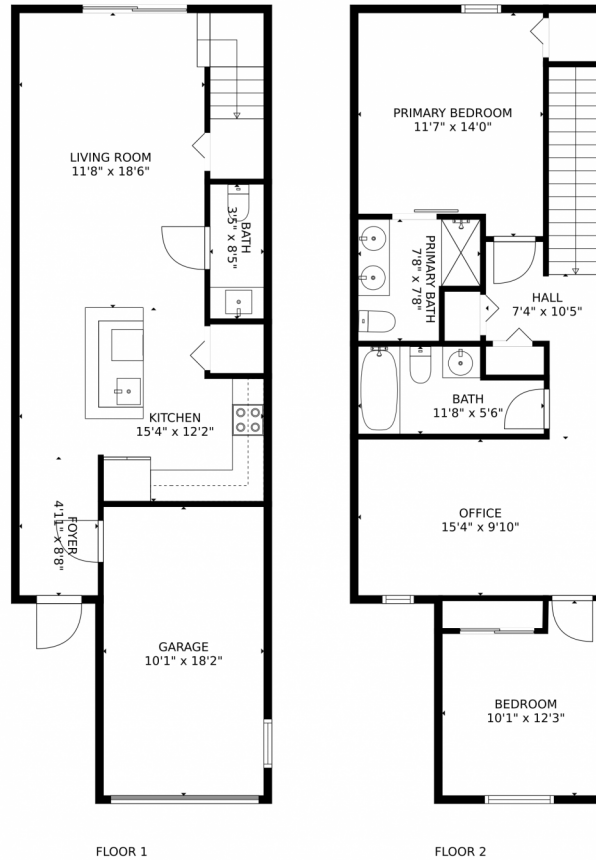

6363 Landings Way
 Tamarac, FL 33321
 COMMUNITY: UNIVERSITY LANDINGS

Townhouse 1153 SQFT 2 Beds 2/1 Baths 1 Car

Meirav Susi
 954-214-4810
 meirav@bellsouth.net
<https://www.MeiravSells.com>

6363 Landings Way, Tamarac, FL 33321 – All Levels

GROSS INTERNAL AREA
FLOOR 1: 500 sq. ft, FLOOR 2: 688 sq. ft
EXCLUDED AREAS: GARAGE: 183 sq. ft
TOTAL: 1188 sq. ft
MEASUREMENTS CALCULATED BY V1Photos.com ARE DEEMED HIGHLY RELIABLE BUT NOT GUARANTEED.

Disclaimer: Sizes and Dimensions are Approximate, Actual May Vary.

Meirav Susi
954-214-4810
meirav@bellsouth.net
<https://www.MeiravSells.com>

6363 Landings Way, Tamarac, FL 33321 – First Level

GROSS INTERNAL AREA
FLOOR 1: 500 sq. ft, FLOOR 2: 688 sq. ft
EXCLUDED AREAS: GARAGE: 183 sq. ft
TOTAL: 1188 sq. ft

6363 Landings Way, Tamarac, FL 33321 – Second Level

GROSS INTERNAL AREA
FLOOR 1: 500 sq. ft, FLOOR 2: 688 sq. ft
EXCLUDED AREAS: GARAGE: 183 sq. ft
TOTAL: 1188 sq. ft

MEASUREMENTS CALCULATED BY V1Photos.COM ARE DEEMED HIGHLY RELIABLE BUT NOT GUARANTEED.