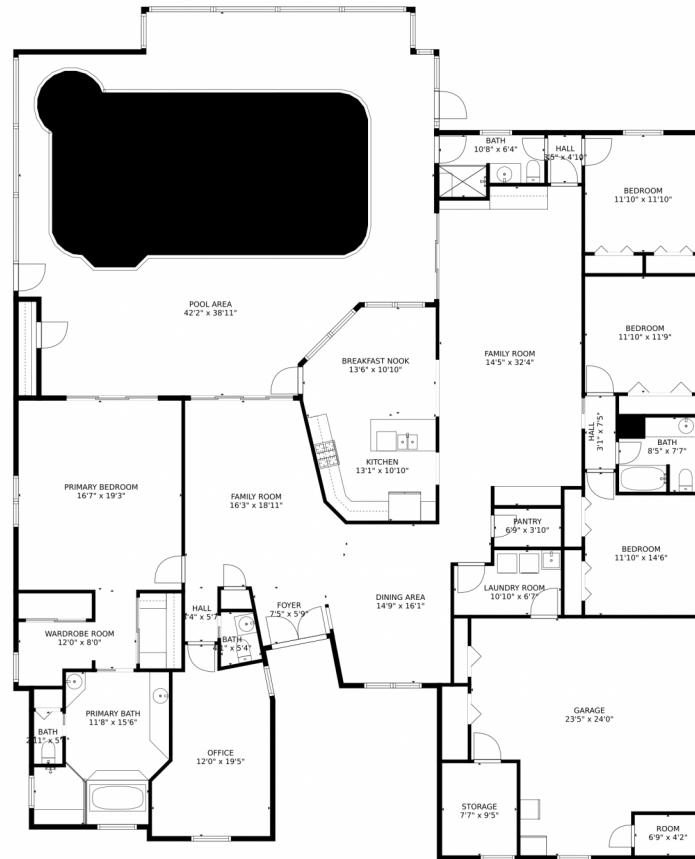

759 Southwest Pelican Cove
 Port St. Lucie, FL 34986
 COMMUNITY: Saint Lucie West Country Club Estates

MLS
 # RX-10906992

Single Family

3131 SQFT

4 Beds

3/1 Baths

2 Car

Rianna Sankarpersad
 772-201-0742
 rianna1114@gmail.com

Lauren Cool
 772-353-2856
 laurencool05@gmail.com

Scan code
 for more
 property
 details

GROSS INTERNAL AREA
FLOOR 1: 3941 sq. ft
EXCLUDED AREAS: STORAGE: 71 sq. ft, GARAGE: 483 sq. ft
TOTAL: 3941 sq. ft
MEASUREMENTS CALCULATED BY V1Photos.COM ARE DEEMED HIGHLY RELIABLE BUT NOT GUARANTEED.