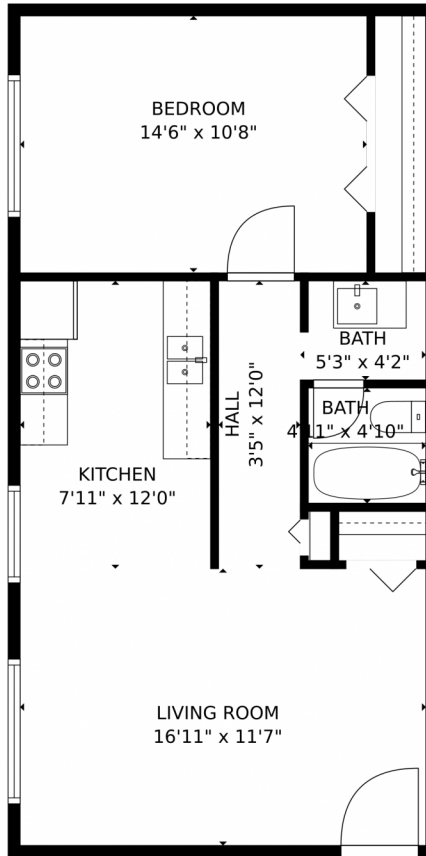

10444 East 14th Avenue #301, Aurora, CO 80010 – Main

GROSS INTERNAL AREA
FLOOR 1: 586 sq. ft
TOTAL: 586 sq. ft

Disclaimer: Sizes and Dimensions are Approximate, Actual May Vary.

Taylor Haas

303-665-7368

taylorh@coloradorpm.com

<https://www.coloradorpm.com/available-rental-properties-denver>

Scan code
for more
property
details