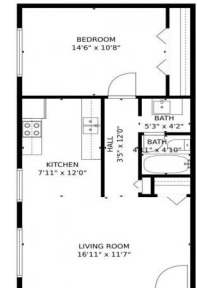

Multi Family

700 SQFT

1 Bed

1 Baths

Taylor Haas
303-665-7368
taylorh@coloradorpm.com
<https://www.coloradorpm.com/available-rental-properties-denver>