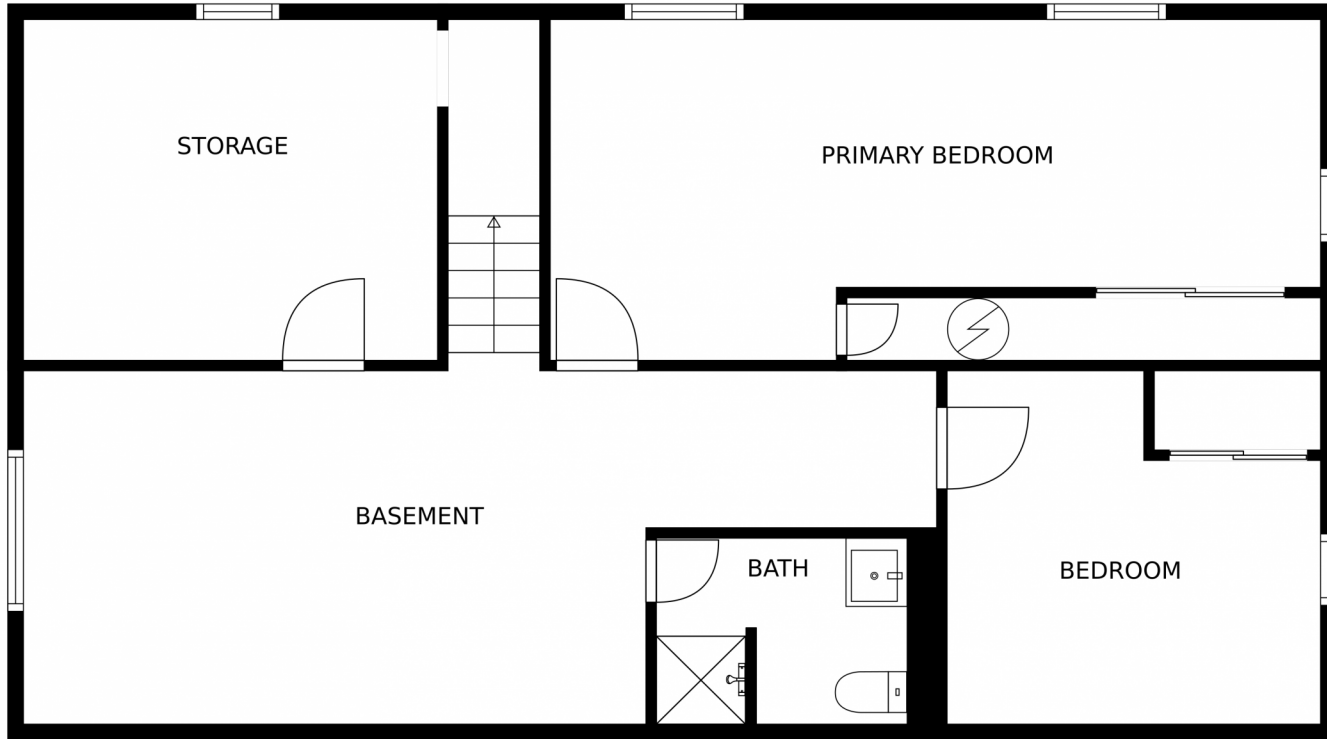

5565 South Delaware Street #5571, Littleton, CO 80120 – Lower Level

MEASUREMENTS CALCULATED BY V1Photos.com ARE DEEMED HIGHLY RELIABLE BUT NOT GUARANTEED.

Disclaimer: Sizes and Dimensions are Approximate, Actual May Vary.

Taylor Haas
303-665-7368
taylorh@coloradorpm.com
<https://www.coloradorpm.com/available-rental-properties-denver>

Scan code
for more
property
details