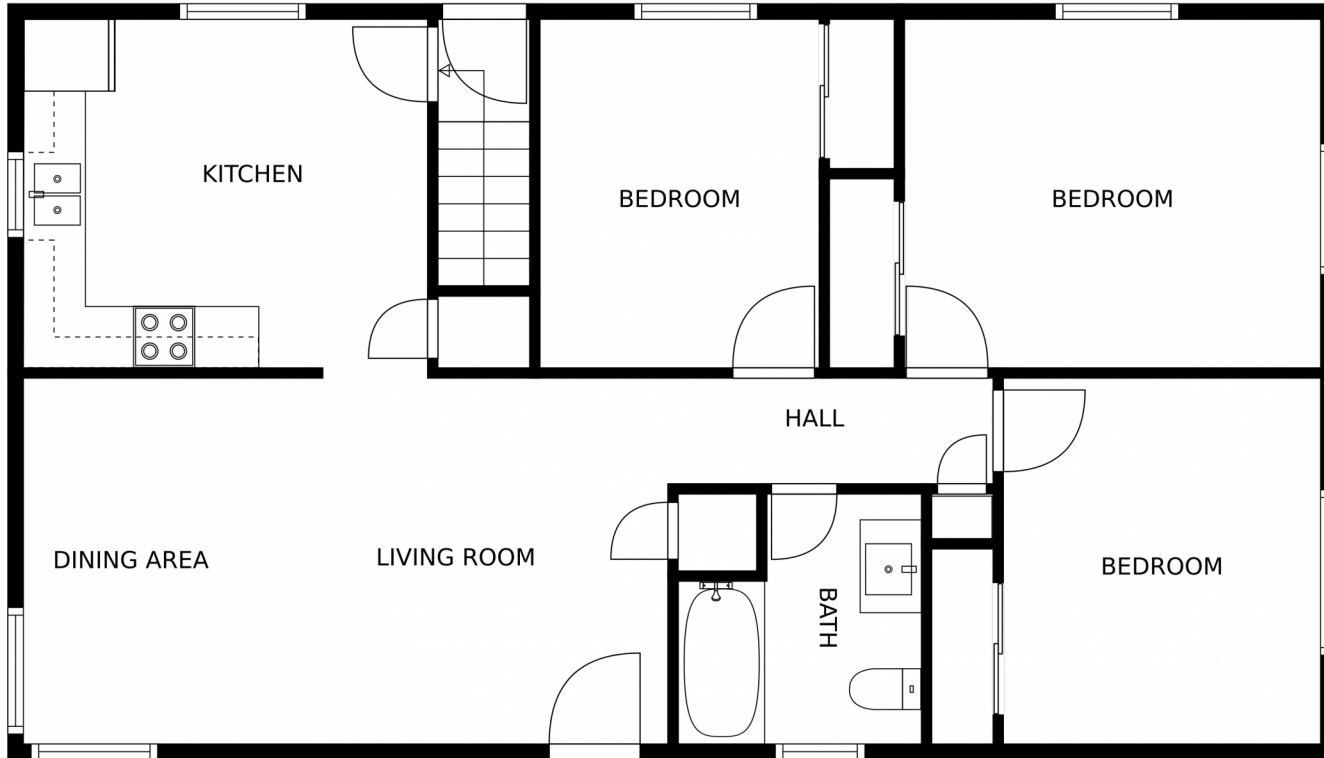

5565 South Delaware Street #5571, Littleton, CO 80120 - Lower Level

 Single Family

 1226 SQFT

 4 Beds

 2 Baths

Taylor Haas
 303-665-7368
 taylorh@coloradorpm.com
<https://www.coloradorpm.com/available-rental-properties-denver>

5565 South Delaware Street #5571, Littleton, CO 80120 – Main Level

MEASUREMENTS CALCULATED BY V1Photos.com ARE DEEMED HIGHLY RELIABLE BUT NOT GUARANTEED.

Disclaimer: Sizes and Dimensions are Approximate, Actual May Vary.

5565 South Delaware Street #5571, Littleton, CO 80120 – All Levels

FLOOR 2

FLOOR 1

MEASUREMENTS CALCULATED BY V1Photos.com ARE DEEMED HIGHLY RELIABLE BUT NOT GUARANTEED.

Disclaimer: Sizes and Dimensions are Approximate, Actual May Vary.