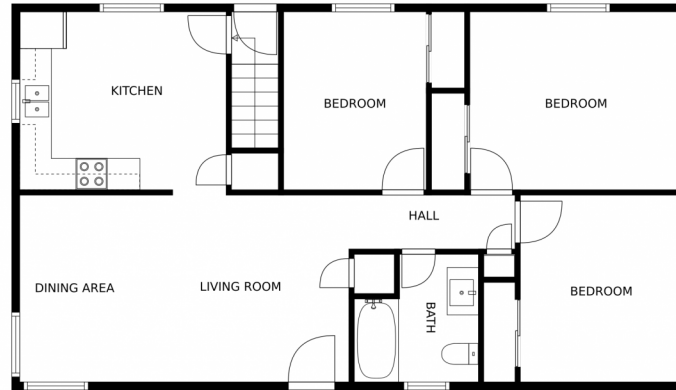

5565 South Delaware Street #5571, Littleton, CO 80120 – Main Level

MEASUREMENTS CALCULATED BY V1Photos.com ARE DEEMED HIGHLY RELIABLE BUT NOT GUARANTEED.

Disclaimer: Sizes and Dimensions are Approximate, Actual May Vary.

5565 South Delaware Street #5571, Littleton, CO 80120 – All Levels

FLOOR 2

FLOOR 1

MEASUREMENTS CALCULATED BY V1Photos.com ARE DEEMED HIGHLY RELIABLE BUT NOT GUARANTEED.

Disclaimer: Sizes and Dimensions are Approximate, Actual May Vary.