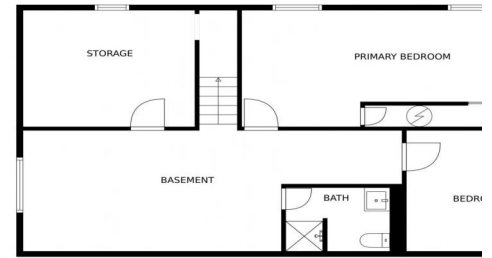

5565 South Delaware Street #5571, Littleton, CO 80120 - Lower Level

 Single Family

 1226 SQFT

 4 Beds

 2 Baths

Taylor Haas
 303-665-7368
 taylorh@coloradorpm.com
<https://www.coloradorpm.com/available-rental-properties-denver>

5565 South Delaware Street #5571, Littleton, CO 80120 – Main Level

MEASUREMENTS CALCULATED BY V1Photos.com ARE DEEMED HIGHLY RELIABLE BUT NOT GUARANTEED.

Disclaimer: Sizes and Dimensions are Approximate, Actual May Vary.