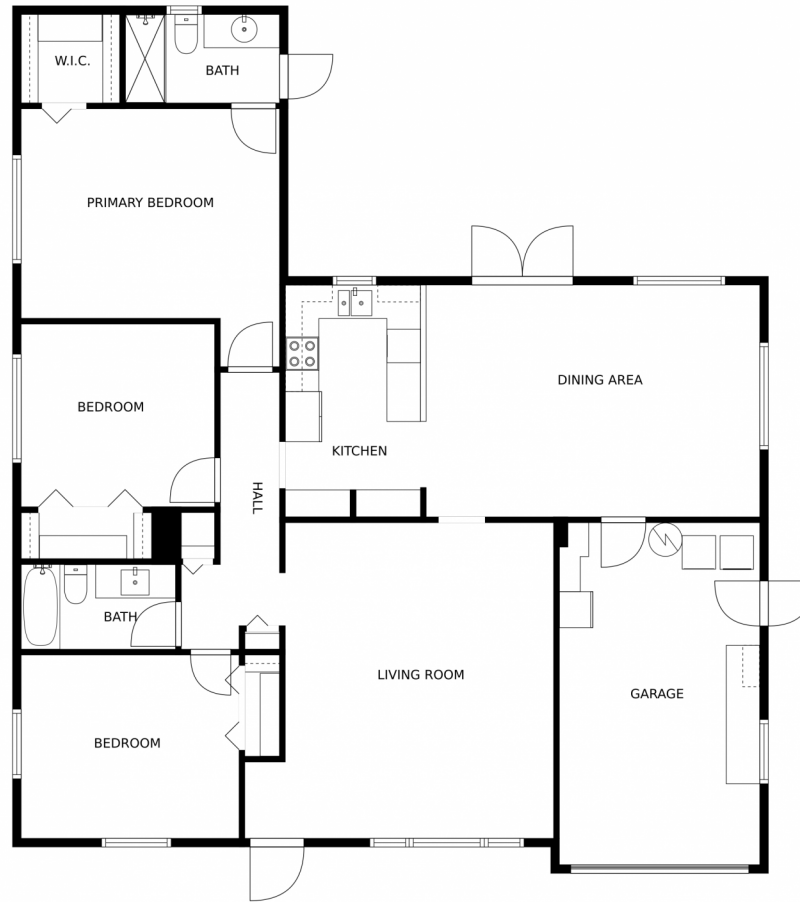

MEASUREMENTS CALCULATED BY V1Photos.com ARE DEEMED HIGHLY RELIABLE BUT NOT GUARANTEED.

Disclaimer: Sizes and Dimensions are Approximate, Actual May Vary.

Dawn Paquet
954-914-2891
dawnpaquetrealtor@gmail.com