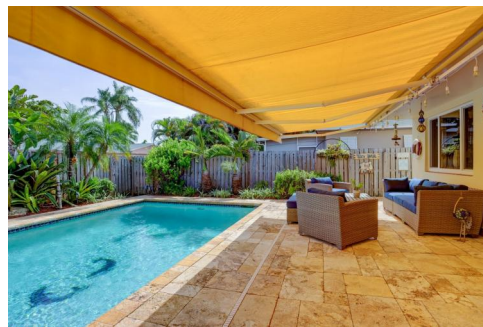

314 Southeast 4th Terrace
Dania Beach, FL 33004

 Single Family  1995 SQFT

PROPERTY DETAILS

Welcome to this charming single-family home located at 314 Southeast 4th Terrace in the beautiful city of Dania Beach, FL. With a spacious interior spanning 1995 square feet, this property offers plenty of room for comfortable living. The well-designed layout of this home provides ample space for both relaxation and entertainment. The property features multiple bedrooms, providing privacy and comfort for everyone in the household. Located in a desirable community, this home offers a variety of amenities and conveniences. Whether you enjoy outdoor activities or prefer a vibrant city lifestyle, this location has something for everyone.