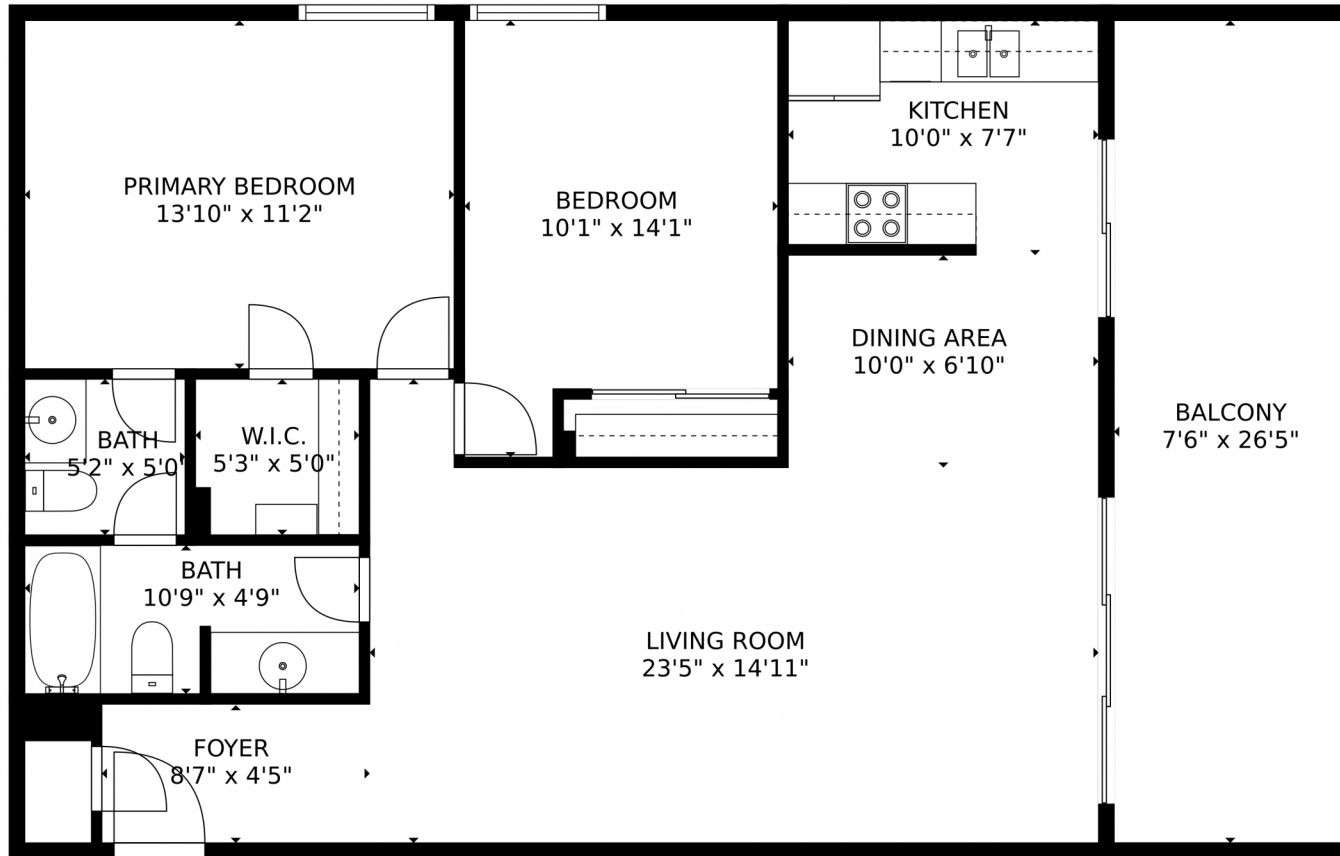

 Single Family

 940 SQFT

 2 Beds

 1/1 Baths

**Taylor Haas**  
303-665-7368  
taylorh@coloradorpm.com  
<https://www.coloradorpm.com/available-rental-properties-denver>

GROSS INTERNAL AREA  
FLOOR 1: 913 sq. ft  
EXCLUDED AREAS: BALCONY: 198 sq. ft  
TOTAL: 913 sq. ft  
MEASUREMENTS CALCULATED BY V1Photos.com ARE DEEMED HIGHLY RELIABLE BUT NOT GUARANTEED.