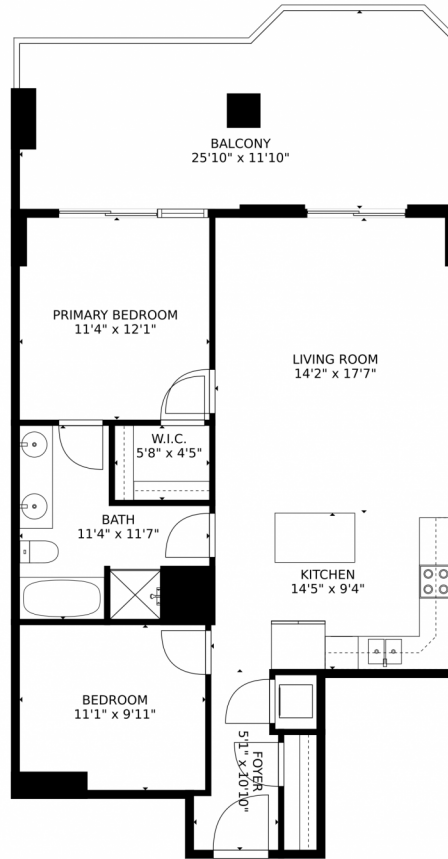

GROSS INTERNAL AREA
FLOOR 1: 852 sq. ft
EXCLUDED AREAS: BALCONY: 276 sq. ft
TOTAL: 852 sq. ft

Disclaimer: Sizes and Dimensions are Approximate, Actual May Vary.

Taylor Haas

303-665-7368

taylorh@coloradorpm.com

<https://www.coloradorpm.com/available-rental-properties-denv>

Scan code
for more
property
details