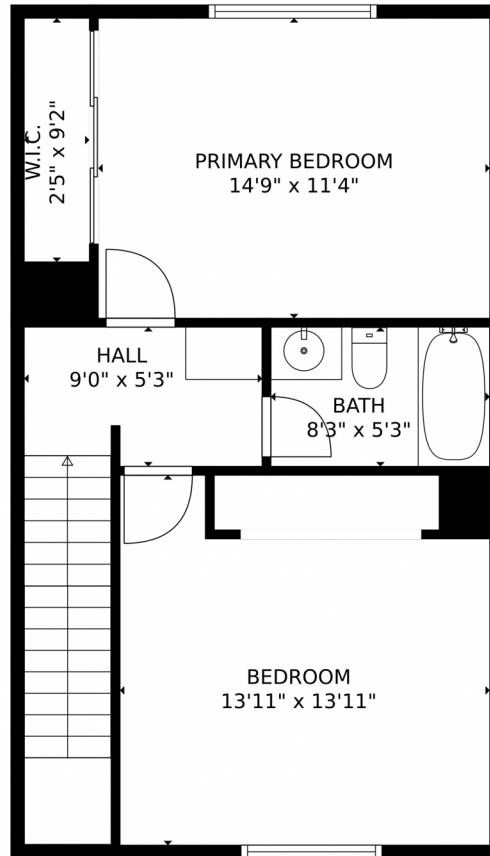

## PROPERTY DETAILS

This beautiful single family property is located at 4229 South Mobile Circle, UNIT #D in Aurora, CO. With 3 bedrooms, 1.5 bathrooms, and 1322 sqft of living space, this home offers a comfortable and stylish living environment. The kitchen is filled with natural light and features a ceiling fan, french doors, dishwasher, and light tile flooring. The living room boasts hardwood flooring and a cozy brick fireplace. The bedrooms are carpeted, providing a peaceful retreat. The bathroom showcases hardwood floors, a toilet, mirror, vanity, and a bathing tub/shower combination. Outside, you'll find a deck perfect for enjoying the outdoors. The community is welcoming and provides a sense of belonging. With its convenient location and desirable features, this property is a great place to call home.

# 4229 South Mobile Circle, Aurora, CO 80013 – Main Level

GROSS INTERNAL AREA  
Below Ground: 301 sq. ft, FLOOR 2: 504 sq. ft, FLOOR 3: 546 sq. ft  
EXCLUDED AREAS: UTILITY: 199 sq. ft, DECK: 187 sq. ft  
TOTAL: 1351 sq. ft  
MEASUREMENTS CALCULATED BY V1Photos.com ARE DEEMED HIGHLY RELIABLE BUT NOT GUARANTEED.

4229 South Mobile Circle, Aurora, CO 80013 – Upper Level

GROSS INTERNAL AREA  
Below Ground: 301 sq. ft, FLOOR 2: 504 sq. ft, FLOOR 3: 546 sq. ft  
EXCLUDED AREAS: UTILITY: 199 sq. ft, DECK: 187 sq. ft  
TOTAL: 1351 sq. ft  
MEASUREMENTS CALCULATED BY V1Photos.com ARE DEEMED HIGHLY RELIABLE BUT NOT GUARANTEED.

GROSS INTERNAL AREA  
Below Ground: 301 sq. ft, FLOOR 2: 504 sq. ft, FLOOR 3: 546 sq. ft  
EXCLUDED AREAS: UTILITY: 199 sq. ft, DECK: 187 sq. ft  
TOTAL: 1351 sq. ft  
MEASUREMENTS CALCULATED BY V1Photos.com ARE DEEMED HIGHLY RELIABLE BUT NOT GUARANTEED.