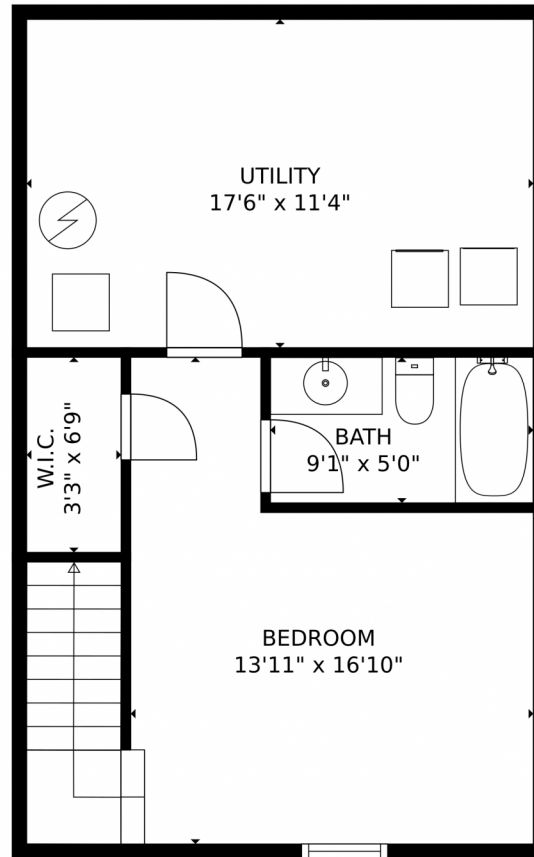

# 4229 South Mobile Circle, Aurora, CO 80013 – Main Level

GROSS INTERNAL AREA  
Below Ground: 301 sq. ft, FLOOR 2: 504 sq. ft, FLOOR 3: 546 sq. ft  
EXCLUDED AREAS: UTILITY: 199 sq. ft, DECK: 187 sq. ft  
TOTAL: 1351 sq. ft  
MEASUREMENTS CALCULATED BY V1Photos.com ARE DEEMED HIGHLY RELIABLE BUT NOT GUARANTEED.

4229 South Mobile Circle, Aurora, CO 80013 – Upper Level

GROSS INTERNAL AREA  
Below Ground: 301 sq. ft, FLOOR 2: 504 sq. ft, FLOOR 3: 546 sq. ft  
EXCLUDED AREAS: UTILITY: 199 sq. ft, DECK: 187 sq. ft  
TOTAL: 1351 sq. ft  
MEASUREMENTS CALCULATED BY V1Photos.com ARE DEEMED HIGHLY RELIABLE BUT NOT GUARANTEED.

GROSS INTERNAL AREA  
Below Ground: 301 sq. ft, FLOOR 2: 504 sq. ft, FLOOR 3: 546 sq. ft  
EXCLUDED AREAS: UTILITY: 199 sq. ft, DECK: 187 sq. ft  
TOTAL: 1351 sq. ft  
MEASUREMENTS CALCULATED BY V1Photos.com ARE DEEMED HIGHLY RELIABLE BUT NOT GUARANTEED.

# 4229 South Mobile Circle, Aurora, CO 80013 – All Levels

GROSS INTERNAL AREA  
Below Ground: 301 sq. ft, FLOOR 2: 504 sq. ft, FLOOR 3: 546 sq. ft  
EXCLUDED AREAS: UTILITY: 199 sq. ft, DECK: 187 sq. ft  
TOTAL: 1351 sq. ft  
MEASUREMENTS CALCULATED BY V1Photos.com ARE DEEMED HIGHLY RELIABLE BUT NOT GUARANTEED.