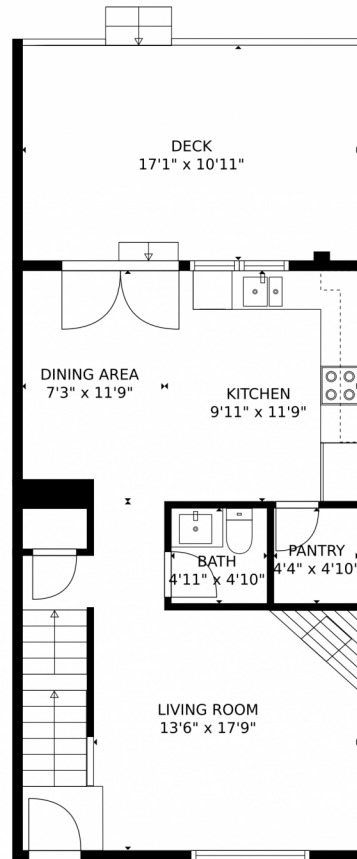

4229 South Mobile Circle, UNIT #D, Aurora, CO 80013 - All Levels

Single Family

1322 SQFT

3 Beds

1/1 Baths

## PROPERTY DETAILS

This beautiful single family property is located at 4229 South Mobile Circle, UNIT #D in Aurora, CO. With 3 bedrooms, 1.5 bathrooms, and 1322 sqft of living space, this home offers a comfortable and stylish living environment. The kitchen is filled with natural light and features a ceiling fan, french doors, dishwasher, and light tile flooring. The living room boasts hardwood flooring and a cozy brick fireplace. The bedrooms are carpeted, providing a peaceful retreat. The bathroom showcases hardwood floors, a toilet, mirror, vanity, and a bathing tub/shower combination. Outside, you'll find a deck perfect for enjoying the outdoors. The community is welcoming and provides a sense of belonging. With its convenient location and desirable features, this property is a great place to call home.

# 4229 South Mobile Circle, Aurora, CO 80013 – Main Level

GROSS INTERNAL AREA  
Below Ground: 301 sq. ft, FLOOR 2: 504 sq. ft, FLOOR 3: 546 sq. ft  
EXCLUDED AREAS: UTILITY: 199 sq. ft, DECK: 187 sq. ft  
TOTAL: 1351 sq. ft  
MEASUREMENTS CALCULATED BY V1Photos.com ARE DEEMED HIGHLY RELIABLE BUT NOT GUARANTEED.

4229 South Mobile Circle, Aurora, CO 80013 – Upper Level

GROSS INTERNAL AREA  
Below Ground: 301 sq. ft, FLOOR 2: 504 sq. ft, FLOOR 3: 546 sq. ft  
EXCLUDED AREAS: UTILITY: 199 sq. ft, DECK: 187 sq. ft  
TOTAL: 1351 sq. ft  
MEASUREMENTS CALCULATED BY V1Photos.com ARE DEEMED HIGHLY RELIABLE BUT NOT GUARANTEED.