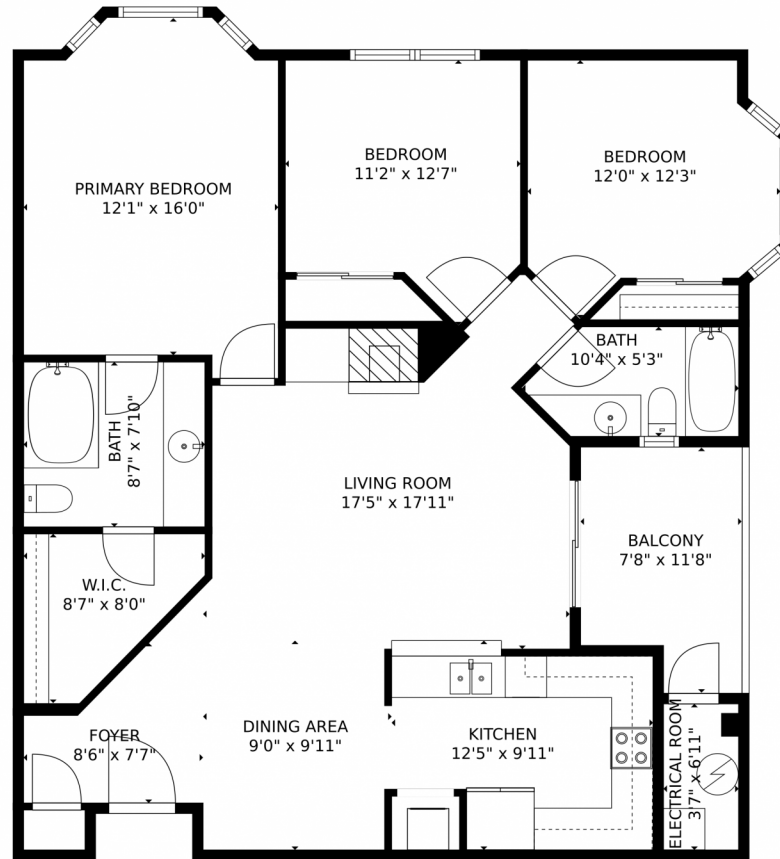

 Single Family

 1264 SQFT

 3 Beds

 2 Baths

**Taylor Haas**  
303-665-7368  
taylorh@coloradorpm.com  
<https://www.coloradorpm.com/available-rental-properties-denver>

12158 West Dorado Place, Littleton, CO 80127 – Main

GROSS INTERNAL AREA  
FLOOR 1: 1172 sq. ft  
EXCLUDED AREAS: ELECTRICAL ROOM: 25 sq. ft, BALCONY: 81 sq. ft  
TOTAL: 1172 sq. ft  
MEASUREMENTS CALCULATED BY V1Photos.COM ARE DEEMED HIGHLY RELIABLE BUT NOT GUARANTEED.