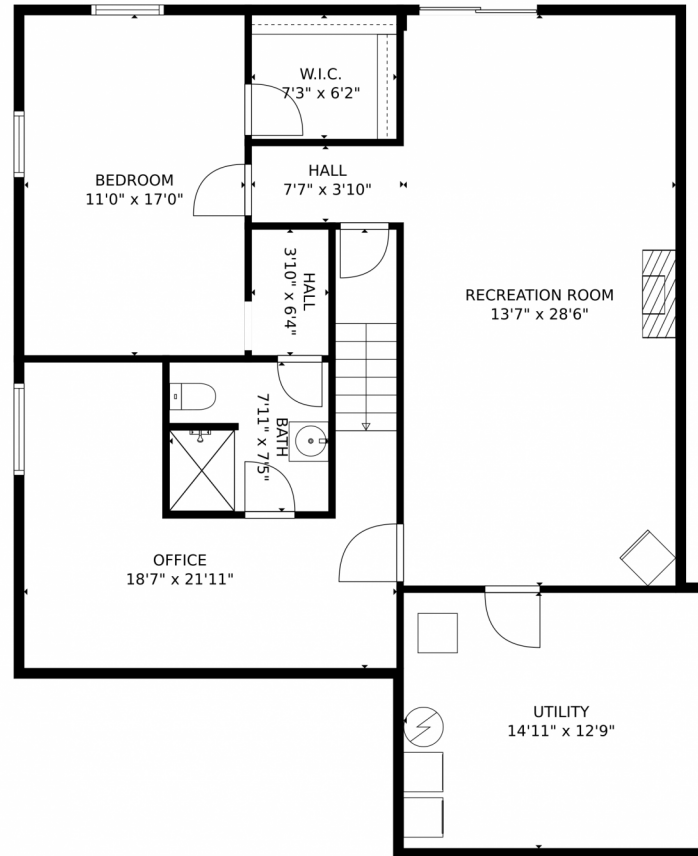

17855 FairPlay way
Monument, CO 80132

MLS # 8110113

 Single Family

 2600 SQFT

 5 Beds

 3 Baths

 2 Car

Samantha Maldonado
719-499-2157
MontlorSam@gmail.com
<https://montlorsam.findme.homes>

17855 FairPlay way, Monument, CO 80132 – Lower Level

GROSS INTERNAL AREA
Below Ground: 987 sq. ft, FLOOR 2: 1286 sq. ft
EXCLUDED AREAS: UTILITY: 190 sq. ft, DECK: 304 sq. ft, GARAGE: 367 sq. ft,
FIREPLACE: 7 sq. ft
TOTAL: 2273 sq. ft
MEASUREMENTS CALCULATED BY V1Photos.COM ARE DEEMED HIGHLY RELIABLE BUT NOT GUARANTEED.

GROSS INTERNAL AREA
Below Ground: 987 sq. ft, FLOOR 2: 1286 sq. ft
EXCLUDED AREAS: UTILITY: 190 sq. ft, DECK: 304 sq. ft, GARAGE: 367 sq. ft,
FIREPLACE: 7 sq. ft
TOTAL: 2273 sq. ft
MEASUREMENTS CALCULATED BY V1Photos.COM ARE DEEMED HIGHLY RELIABLE BUT NOT GUARANTEED.