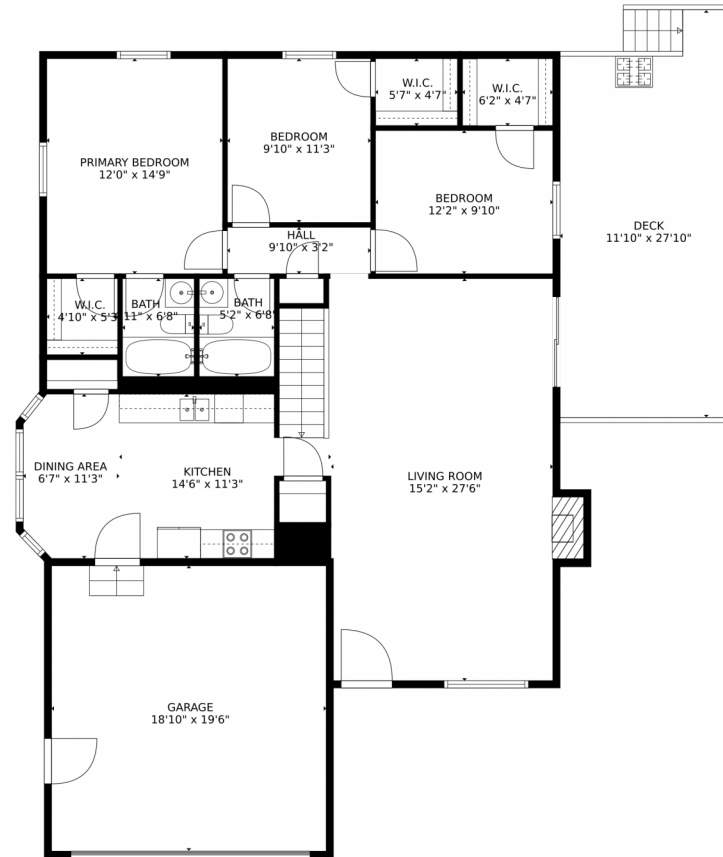

17855 FairPlay way
Monument, CO 80132

MLS # 8110113

 Single Family

 2600 SQFT

 5 Beds

 3 Baths

 2 Car

Samantha Maldonado
719-499-2157
MontlorSam@gmail.com
<https://montlorsam.findme.homes>

17855 FairPlay way, Monument, CO 80132 – Lower Level

GROSS INTERNAL AREA
Below Ground: 987 sq. ft, FLOOR 2: 1286 sq. ft
EXCLUDED AREAS: UTILITY: 190 sq. ft, DECK: 304 sq. ft, GARAGE: 367 sq. ft,
FIREPLACE: 7 sq. ft
TOTAL: 2273 sq. ft
MEASUREMENTS CALCULATED BY V1Photos.COM ARE DEEMED HIGHLY RELIABLE BUT NOT GUARANTEED.

GROSS INTERNAL AREA
Below Ground: 987 sq. ft, FLOOR 2: 1286 sq. ft
EXCLUDED AREAS: UTILITY: 190 sq. ft, DECK: 304 sq. ft, GARAGE: 367 sq. ft,
FIREPLACE: 7 sq. ft
TOTAL: 2273 sq. ft
MEASUREMENTS CALCULATED BY V1Photos.COM ARE DEEMED HIGHLY RELIABLE BUT NOT GUARANTEED.