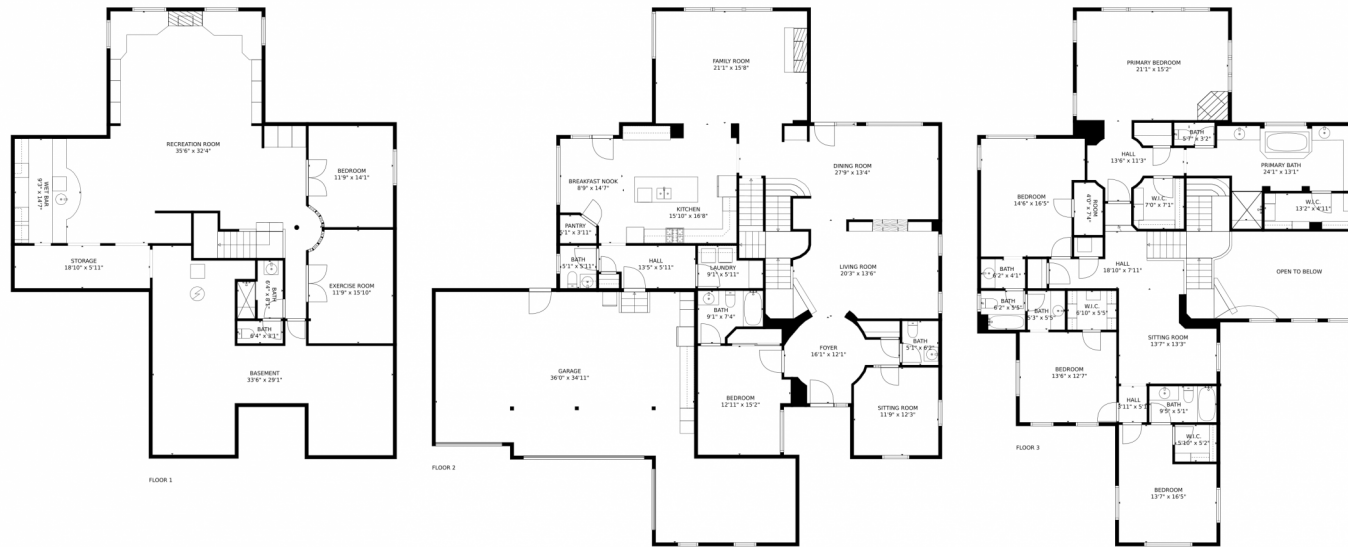

7582 Lupine Court, Arvada, CO 80007 – all levels

TOTAL: 5853 sq. ft
Below Ground: 1494 sq. ft, FLOOR 2: 2217 sq. ft, FLOOR 3: 2142 sq. ft
EXCLUDED AREAS: STORAGE: 114 sq. ft, BASEMENT: 601 sq. ft, GARAGE: 1032 sq. ft,
OPEN TO BELOW: 217 sq. ft

Disclaimer: Sizes and Dimensions are Approximate, Actual May Vary.

Rhonda Haglund
303-883-7136
rhonda.haglund@comcast.net
<https://rhondahaglund.kw.com/>

Scan code
for more
property
details