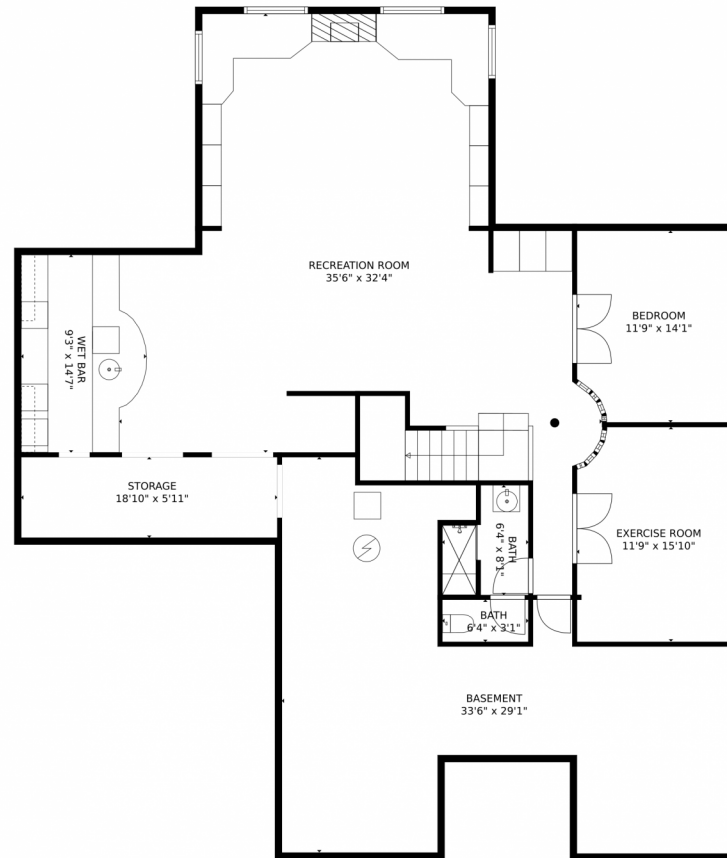

7582 Lupine Court, Arvada, CO 80007 – lower level

TOTAL: 5853 sq. ft
Below Ground: 1494 sq. ft, FLOOR 2: 2217 sq. ft, FLOOR 3: 2142 sq. ft
EXCLUDED AREAS: STORAGE: 114 sq. ft, BASEMENT: 601 sq. ft, GARAGE: 1032 sq. ft,
OPEN TO BELOW: 217 sq. ft

Disclaimer: Sizes and Dimensions are Approximate, Actual May Vary.

Rhonda Haglund
303-883-7136
rhonda.haglund@comcast.net
<https://rhondahaglund.kw.com/>

Scan code
for more
property
details