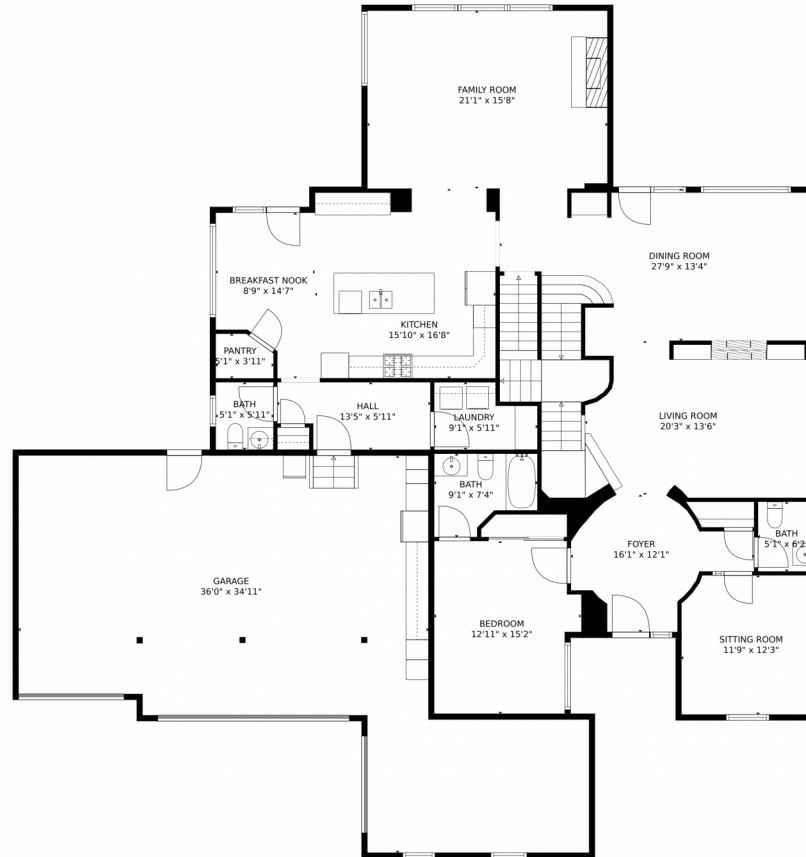

7582 Lupine Court, Arvada, CO 80007 – main level

TOTAL: 5853 sq. ft
Below Ground: 1494 sq. ft, FLOOR 2: 2217 sq. ft, FLOOR 3: 2142 sq. ft
EXCLUDED AREAS: STORAGE: 114 sq. ft, BASEMENT: 601 sq. ft, GARAGE: 1032 sq. ft,
OPEN TO BELOW: 217 sq. ft

Disclaimer: Sizes and Dimensions are Approximate, Actual May Vary.

Rhonda Haglund
303-883-7136
rhonda.haglund@comcast.net
<https://rhondahaglund.kw.com/>

Scan code
for more
property
details