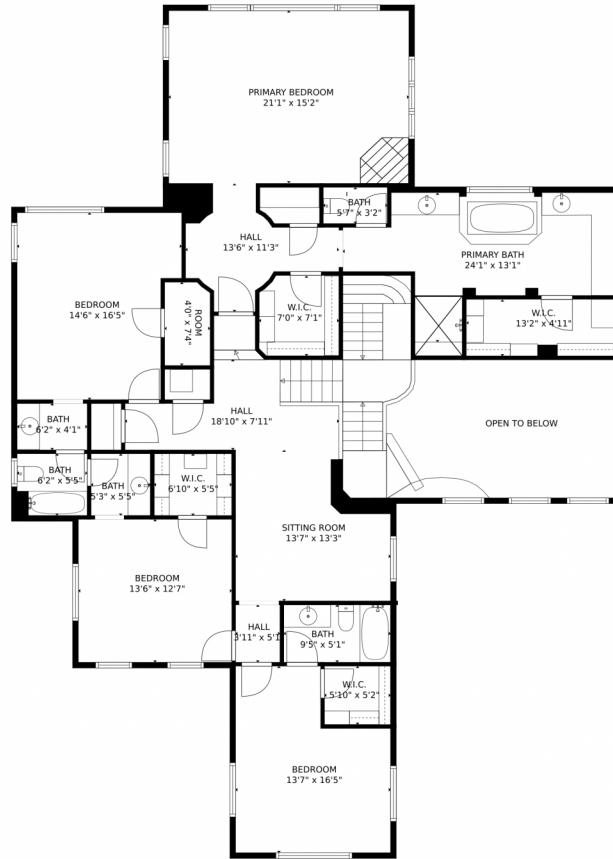

7582 Lupine Court, Arvada, CO 80007 – upper level

TOTAL: 5853 sq. ft
Below Ground: 1494 sq. ft, FLOOR 2: 2217 sq. ft, FLOOR 3: 2142 sq. ft
EXCLUDED AREAS: STORAGE: 114 sq. ft, BASEMENT: 601 sq. ft, GARAGE: 1032 sq. ft,
OPEN TO BELOW: 217 sq. ft

Disclaimer: Sizes and Dimensions are Approximate, Actual May Vary.

Rhonda Haglund
303-883-7136
rhonda.haglund@comcast.net
<https://rhondahaglund.kw.com/>

Scan code
for more
property
details