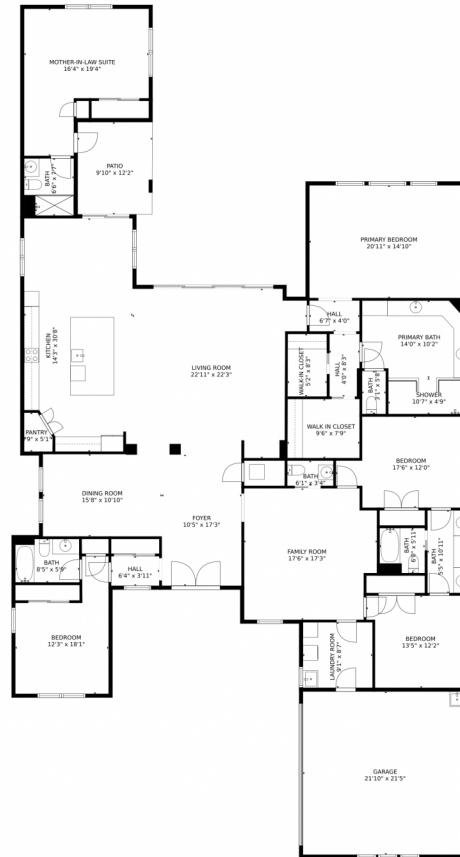

4764 Estates Circle  
Westlake, FL 33470

Single Family

3800 SQFT

**Anthony Nastase**  
954-775-5165  
anthony@tropicalspringsrealty.com

Scan code  
for more  
property  
details

GROSS INTERNAL AREA  
FLOOR 1: 3427 sq. ft  
EXCLUDED AREAS: GARAGE: 468 sq. ft, PATIO: 120 sq. ft  
TOTAL: 3427 sq. ft  
MEASUREMENTS CALCULATED BY V1Photos.COM ARE DEEMED HIGHLY RELIABLE BUT NOT GUARANTEED.