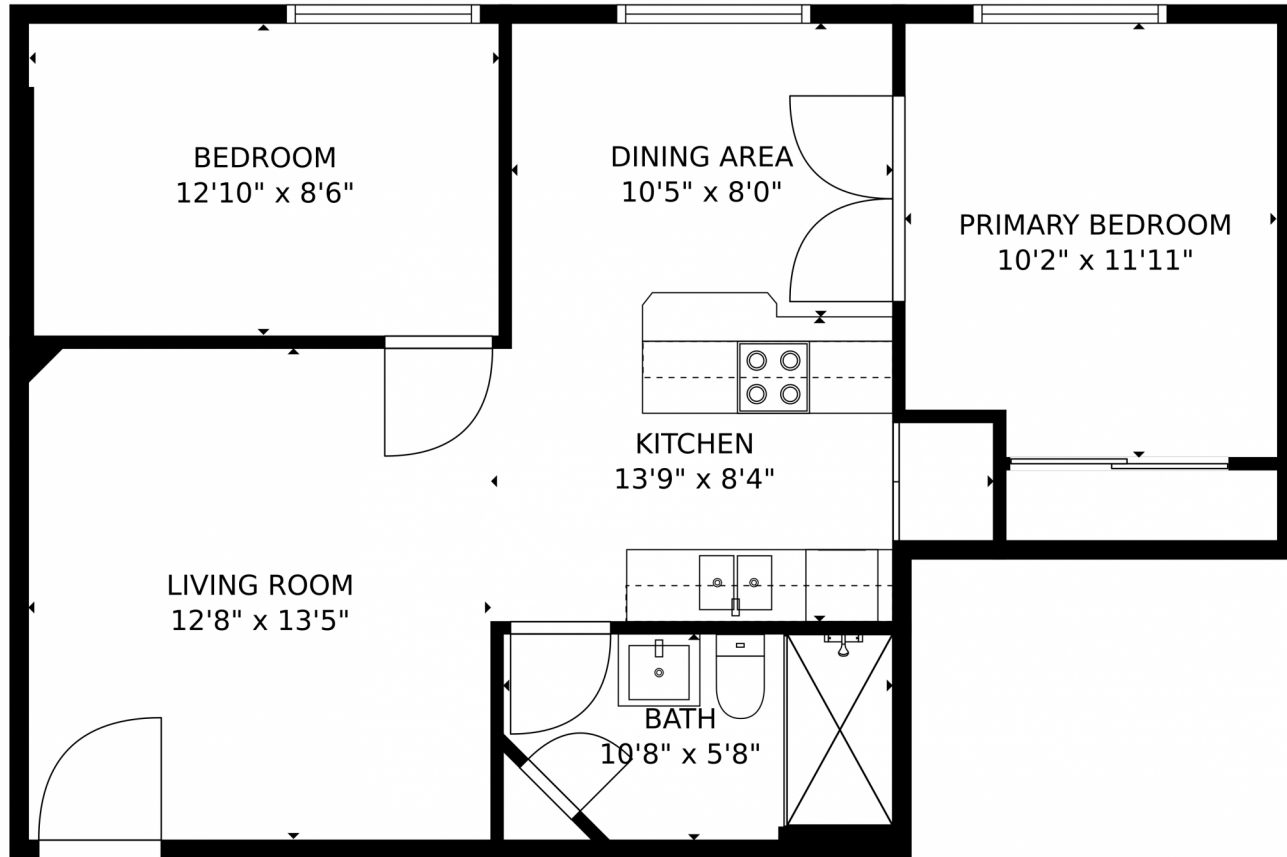

 Condominium

 670 SQFT

 2 Beds

 1 Baths

Taylor Haas
303-665-7368
taylorh@coloradorpm.com
<https://www.coloradorpm.com/available-rental-properties-denver>

GROSS INTERNAL AREA
FLOOR 1: 677 sq. ft
TOTAL: 677 sq. ft
MEASUREMENTS CALCULATED BY V1Photos.COM ARE DEEMED HIGHLY RELIABLE BUT NOT GUARANTEED.