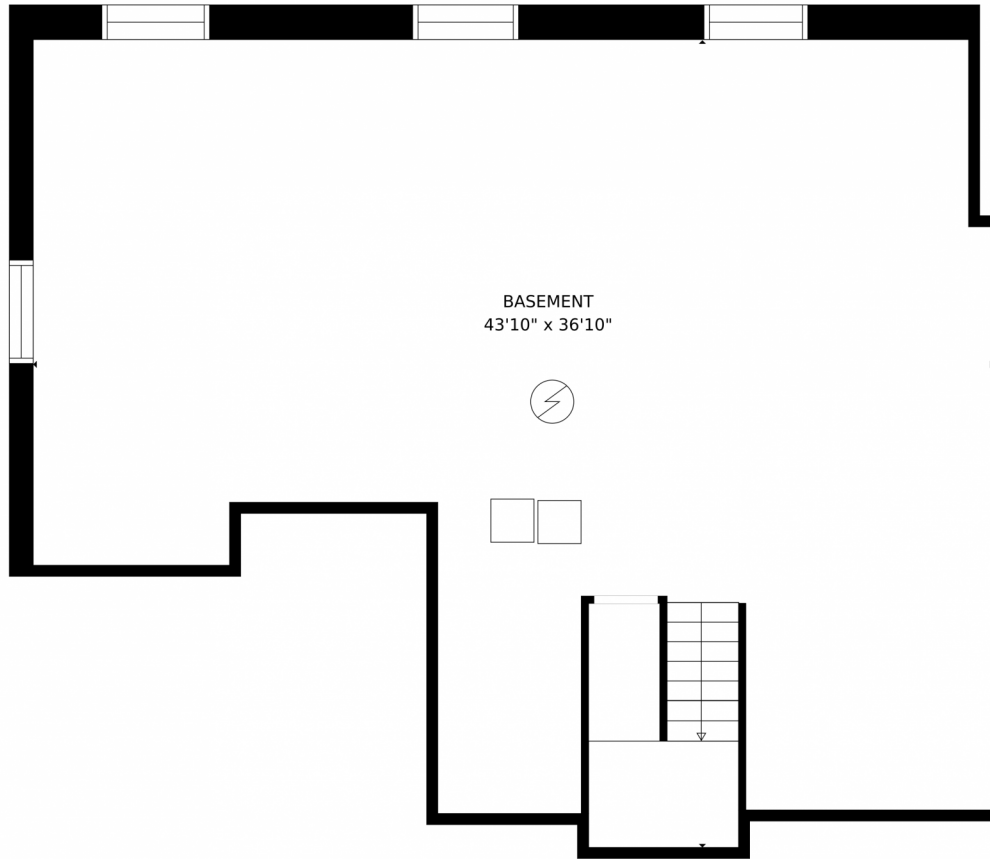

10271 Greatwood Pointe, Littleton, CO 80126 – Lower Level

TOTAL: 2752 sq. ft
Below Ground: 0 sq. ft, FLOOR 2: 1823 sq. ft, FLOOR 3: 929 sq. ft
EXCLUDED AREAS: BASEMENT: 1311 sq. ft, GARAGE: 616 sq. ft, PORCH: 138 sq. ft,
DECK: 285 sq. ft, OPEN TO BELOW: 475 sq. ft

Disclaimer: Sizes and Dimensions are Approximate, Actual May Vary.

Nate Biggs
303-257-6495
nathanmbiggs@gmail.com