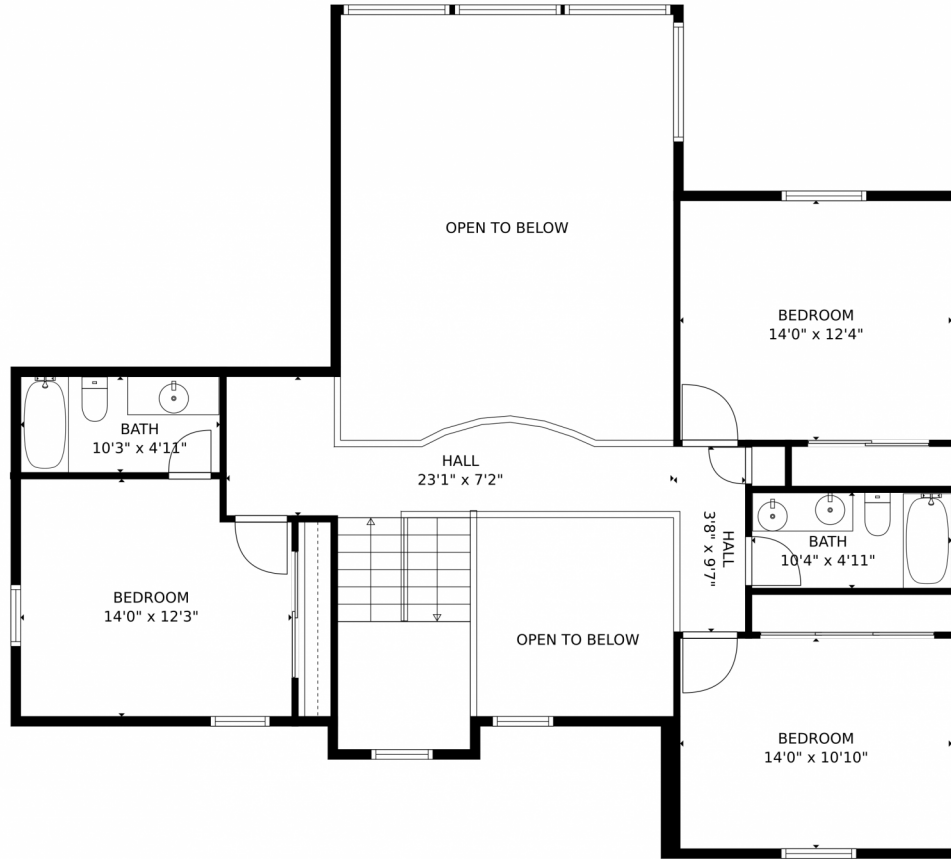

10271 Greatwood Pointe, Littleton, CO 80126 – Upper Level

TOTAL: 2752 sq. ft
Below Ground: 0 sq. ft, FLOOR 2: 1823 sq. ft, FLOOR 3: 929 sq. ft
EXCLUDED AREAS: BASEMENT: 1311 sq. ft, GARAGE: 616 sq. ft, PORCH: 138 sq. ft,
DECK: 285 sq. ft, OPEN TO BELOW: 475 sq. ft

Disclaimer: Sizes and Dimensions are Approximate, Actual May Vary.

Nate Biggs
303-257-6495
nathanmbiggs@gmail.com