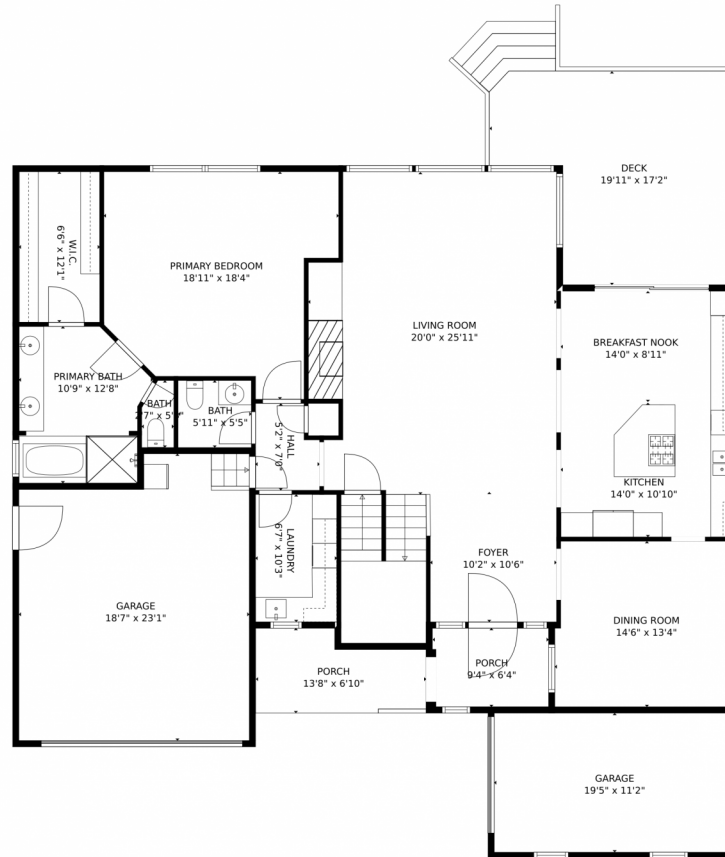

10271 Greatwood Pointe, Littleton, CO 80126 – Main Level

TOTAL: 2752 sq. ft
Below Ground: 0 sq. ft, FLOOR 2: 1823 sq. ft, FLOOR 3: 929 sq. ft
EXCLUDED AREAS: BASEMENT: 1311 sq. ft, GARAGE: 616 sq. ft, PORCH: 138 sq. ft,
DECK: 285 sq. ft, OPEN TO BELOW: 475 sq. ft

Disclaimer: Sizes and Dimensions are Approximate, Actual May Vary.

Nate Biggs
303-257-6495
nathanmbiggs@gmail.com

Scan code
for more
property
details