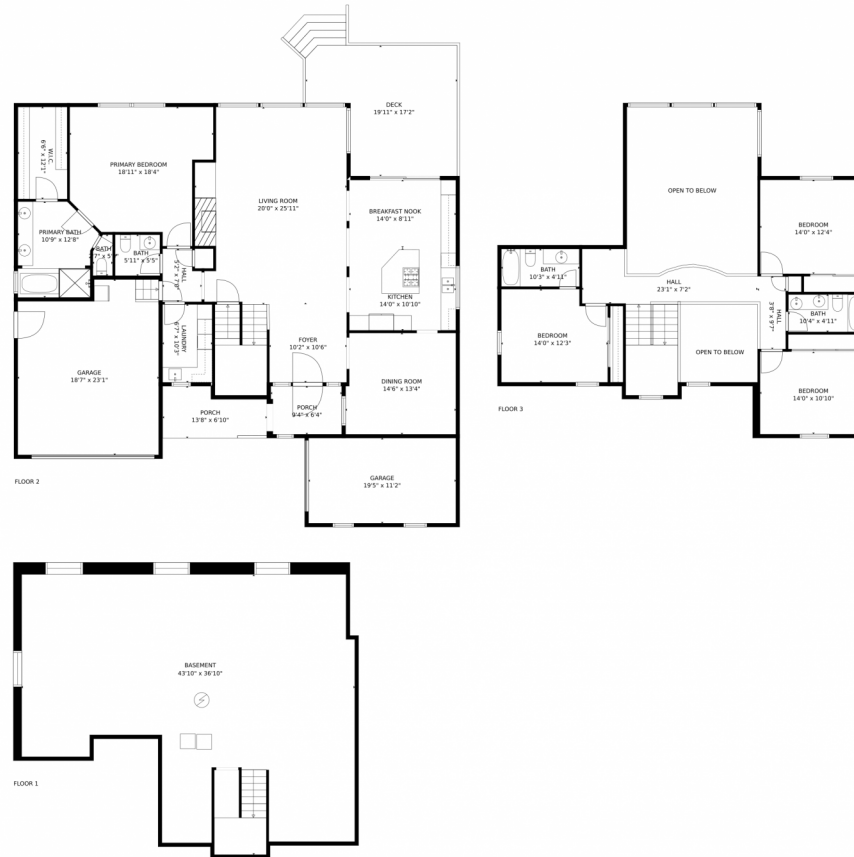

10271 Greatwood Pointe, Littleton, CO 80126 – All Levels

TOTAL: 2752 sq. ft
Below Ground: 0 sq. ft, FLOOR 2: 1823 sq. ft, FLOOR 3: 929 sq. ft
EXCLUDED AREAS: BASEMENT: 1311 sq. ft, GARAGE: 616 sq. ft, PORCH: 138 sq. ft,
DECK: 285 sq. ft, OPEN TO BELOW: 475 sq. ft

Disclaimer: Sizes and Dimensions are Approximate, Actual May Vary.

Nate Biggs
303-257-6495
nathanmbiggs@gmail.com