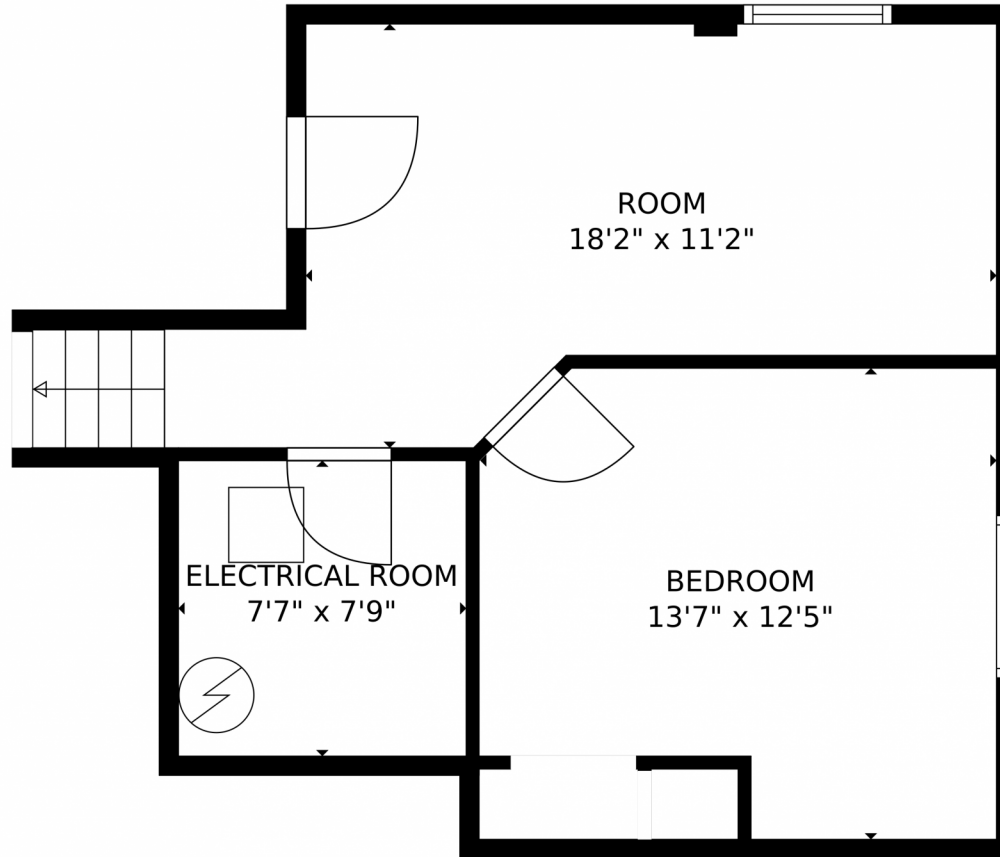

Scan code
for more
property
details

1490 stonehaven ave, broomfield, CO 80020 – Main Level

GROSS INTERNAL AREA
Below Ground: 366 sq. ft, FLOOR 2: 804 sq. ft, FLOOR 3: 716 sq. ft
EXCLUDED AREAS: ELECTRICAL ROOM: 59 sq. ft, GARAGE: 361 sq. ft, PORCH: 40 sq. ft,
DECK: 409 sq. ft, FIREPLACE: 9 sq. ft, OPEN TO BELOW: 254 sq. ft
TOTAL: 1886 sq. ft
MEASUREMENTS CALCULATED BY V1Photos.com ARE DEEMED HIGHLY RELIABLE BUT NOT GUARANTEED.

Disclaimer: Sizes and Dimensions are Approximate, Actual May Vary.

Amanda Duran
720-427-9882
amandasvipsservice@yahoo.com

1490 stonehaven ave, broomfield, CO 80020 – Upper Level

GROSS INTERNAL AREA
Below Ground: 366 sq. ft, FLOOR 2: 804 sq. ft, FLOOR 3: 716 sq. ft
EXCLUDED AREAS: ELECTRICAL ROOM: 59 sq. ft, GARAGE: 361 sq. ft, PORCH: 40 sq. ft,
DECK: 409 sq. ft, FIREPLACE: 9 sq. ft, OPEN TO BELOW: 254 sq. ft
TOTAL: 1886 sq. ft
MEASUREMENTS CALCULATED BY V1Photos.com ARE DEEMED HIGHLY RELIABLE BUT NOT GUARANTEED.

Disclaimer: Sizes and Dimensions are Approximate, Actual May Vary.

Amanda Duran
720-427-9882
amandasvipsservice@yahoo.com

GROSS INTERNAL AREA
Below Ground: 366 sq. ft, FLOOR 2: 804 sq. ft, FLOOR 3: 716 sq. ft
EXCLUDED AREAS: ELECTRICAL ROOM: 59 sq. ft, GARAGE: 361 sq. ft, PORCH: 40 sq. ft,
DECK: 409 sq. ft, FIREPLACE: 9 sq. ft, OPEN TO BELOW: 254 sq. ft
TOTAL: 1886 sq. ft
MEASUREMENTS CALCULATED BY V1Photos.com ARE DEEMED HIGHLY RELIABLE BUT NOT GUARANTEED.

Disclaimer: Sizes and Dimensions are Approximate, Actual May Vary.

Amanda Duran
720-427-9882
amandasvip-service@yahoo.com

1490 stonehaven ave, broomfield, CO 80020 – All Levels

GROSS INTERNAL AREA
Below Ground: 366 sq. ft, FLOOR 2: 804 sq. ft, FLOOR 3: 716 sq. ft
EXCLUDED AREAS: ELECTRICAL ROOM: 59 sq. ft, GARAGE: 361 sq. ft, PORCH: 40 sq. ft,
DECK: 409 sq. ft, FIREPLACE: 9 sq. ft, OPEN TO BELOW: 254 sq. ft
TOTAL: 1886 sq. ft
MEASUREMENTS CALCULATED BY V1Photos.com ARE DEEMED HIGHLY RELIABLE BUT NOT GUARANTEED.