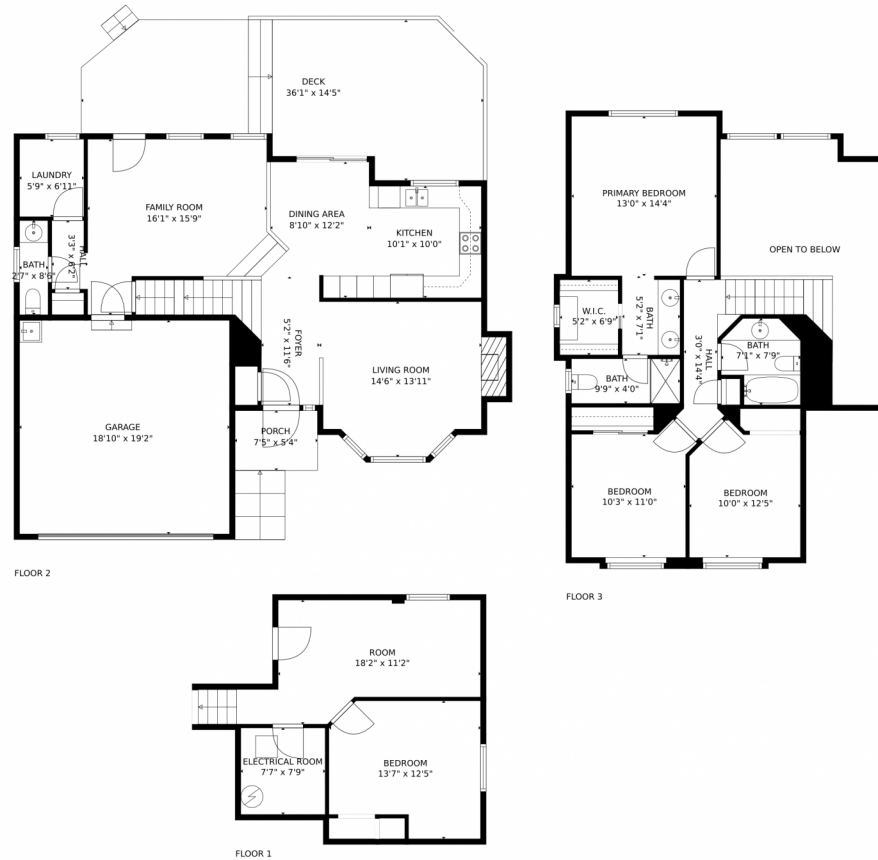

Scan code
for more
property
details

1490 stonehaven ave, broomfield, CO 80020 – Main Level

GROSS INTERNAL AREA
Below Ground: 366 sq. ft, FLOOR 2: 804 sq. ft, FLOOR 3: 716 sq. ft
EXCLUDED AREAS: ELECTRICAL ROOM: 59 sq. ft, GARAGE: 361 sq. ft, PORCH: 40 sq. ft,
DECK: 409 sq. ft, FIREPLACE: 9 sq. ft, OPEN TO BELOW: 254 sq. ft
TOTAL: 1886 sq. ft
MEASUREMENTS CALCULATED BY V1Photos.com ARE DEEMED HIGHLY RELIABLE BUT NOT GUARANTEED.

Disclaimer: Sizes and Dimensions are Approximate, Actual May Vary.

Amanda Duran
720-427-9882
amandasvipsservice@yahoo.com

1490 stonehaven ave, broomfield, CO 80020 – Upper Level

GROSS INTERNAL AREA
Below Ground: 366 sq. ft, FLOOR 2: 804 sq. ft, FLOOR 3: 716 sq. ft
EXCLUDED AREAS: ELECTRICAL ROOM: 59 sq. ft, GARAGE: 361 sq. ft, PORCH: 40 sq. ft,
DECK: 409 sq. ft, FIREPLACE: 9 sq. ft, OPEN TO BELOW: 254 sq. ft
TOTAL: 1886 sq. ft
MEASUREMENTS CALCULATED BY V1Photos.com ARE DEEMED HIGHLY RELIABLE BUT NOT GUARANTEED.

Disclaimer: Sizes and Dimensions are Approximate, Actual May Vary.

Amanda Duran
720-427-9882
amandasvipsservice@yahoo.com

GROSS INTERNAL AREA
Below Ground: 366 sq. ft, FLOOR 2: 804 sq. ft, FLOOR 3: 716 sq. ft
EXCLUDED AREAS: ELECTRICAL ROOM: 59 sq. ft, GARAGE: 361 sq. ft, PORCH: 40 sq. ft,
DECK: 409 sq. ft, FIREPLACE: 9 sq. ft, OPEN TO BELOW: 254 sq. ft
TOTAL: 1886 sq. ft
MEASUREMENTS CALCULATED BY V1Photos.com ARE DEEMED HIGHLY RELIABLE BUT NOT GUARANTEED.

Disclaimer: Sizes and Dimensions are Approximate, Actual May Vary.

Amanda Duran
720-427-9882
amandasvip-service@yahoo.com

1490 stonehaven ave, broomfield, CO 80020 – All Levels

GROSS INTERNAL AREA
Below Ground: 366 sq. ft, FLOOR 2: 804 sq. ft, FLOOR 3: 716 sq. ft
EXCLUDED AREAS: ELECTRICAL ROOM: 59 sq. ft, GARAGE: 361 sq. ft, PORCH: 40 sq. ft,
DECK: 409 sq. ft, FIREPLACE: 9 sq. ft, OPEN TO BELOW: 254 sq. ft
TOTAL: 1886 sq. ft
MEASUREMENTS CALCULATED BY V1Photos.com ARE DEEMED HIGHLY RELIABLE BUT NOT GUARANTEED.