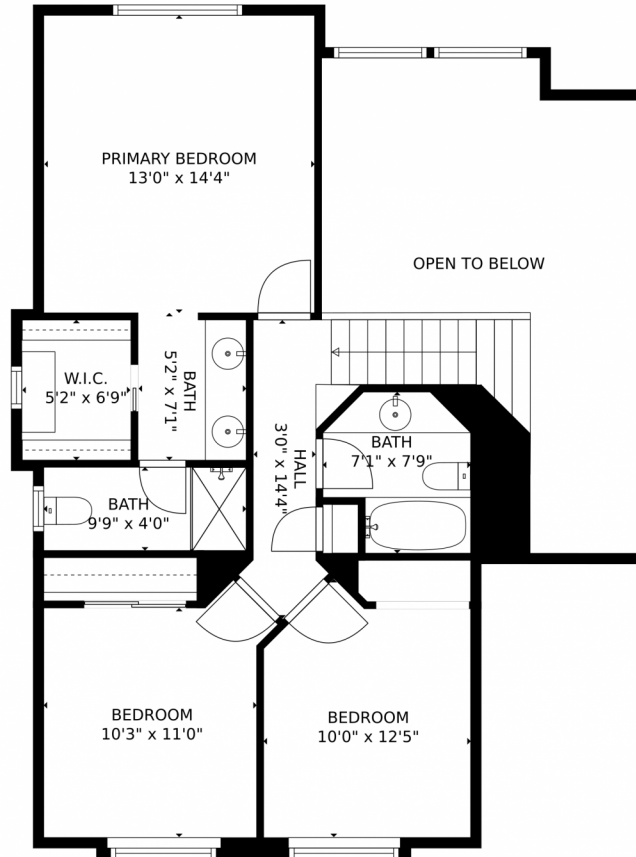

Scan code
for more
property
details

1490 stonehaven ave, broomfield, CO 80020 – Main Level

GROSS INTERNAL AREA
Below Ground: 366 sq. ft, FLOOR 2: 804 sq. ft, FLOOR 3: 716 sq. ft
EXCLUDED AREAS: ELECTRICAL ROOM: 59 sq. ft, GARAGE: 361 sq. ft, PORCH: 40 sq. ft,
DECK: 409 sq. ft, FIREPLACE: 9 sq. ft, OPEN TO BELOW: 254 sq. ft
TOTAL: 1886 sq. ft
MEASUREMENTS CALCULATED BY V1Photos.com ARE DEEMED HIGHLY RELIABLE BUT NOT GUARANTEED.

Disclaimer: Sizes and Dimensions are Approximate, Actual May Vary.

Amanda Duran
720-427-9882
amandasvipsservice@yahoo.com

1490 stonehaven ave, broomfield, CO 80020 – Upper Level

GROSS INTERNAL AREA
Below Ground: 366 sq. ft, FLOOR 2: 804 sq. ft, FLOOR 3: 716 sq. ft
EXCLUDED AREAS: ELECTRICAL ROOM: 59 sq. ft, GARAGE: 361 sq. ft, PORCH: 40 sq. ft,
DECK: 409 sq. ft, FIREPLACE: 9 sq. ft, OPEN TO BELOW: 254 sq. ft
TOTAL: 1886 sq. ft
MEASUREMENTS CALCULATED BY V1Photos.com ARE DEEMED HIGHLY RELIABLE BUT NOT GUARANTEED.

Disclaimer: Sizes and Dimensions are Approximate, Actual May Vary.

Amanda Duran
720-427-9882
amandasvipsservice@yahoo.com

GROSS INTERNAL AREA
Below Ground: 366 sq. ft, FLOOR 2: 804 sq. ft, FLOOR 3: 716 sq. ft
EXCLUDED AREAS: ELECTRICAL ROOM: 59 sq. ft, GARAGE: 361 sq. ft, PORCH: 40 sq. ft,
DECK: 409 sq. ft, FIREPLACE: 9 sq. ft, OPEN TO BELOW: 254 sq. ft
TOTAL: 1886 sq. ft
MEASUREMENTS CALCULATED BY V1Photos.com ARE DEEMED HIGHLY RELIABLE BUT NOT GUARANTEED.

Disclaimer: Sizes and Dimensions are Approximate, Actual May Vary.

Amanda Duran
720-427-9882
amandasvip-service@yahoo.com

1490 stonehaven ave, broomfield, CO 80020 – All Levels

GROSS INTERNAL AREA
Below Ground: 366 sq. ft, FLOOR 2: 804 sq. ft, FLOOR 3: 716 sq. ft
EXCLUDED AREAS: ELECTRICAL ROOM: 59 sq. ft, GARAGE: 361 sq. ft, PORCH: 40 sq. ft,
DECK: 409 sq. ft, FIREPLACE: 9 sq. ft, OPEN TO BELOW: 254 sq. ft
TOTAL: 1886 sq. ft
MEASUREMENTS CALCULATED BY V1Photos.com ARE DEEMED HIGHLY RELIABLE BUT NOT GUARANTEED.