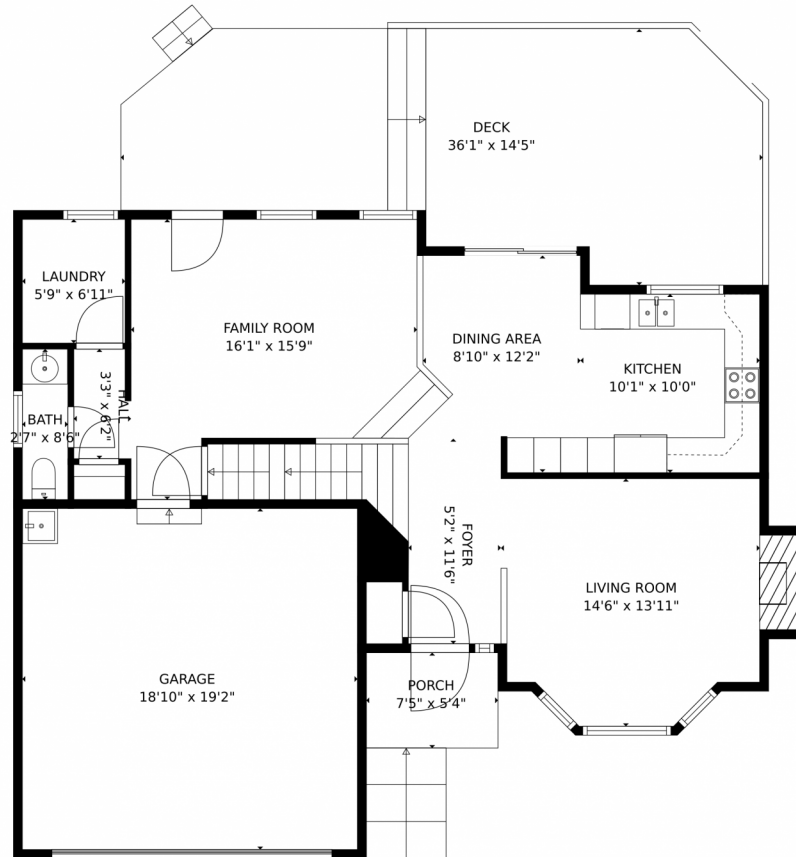

Single Family

2345 SQFT

4 Beds

2/1 Baths

2 Car

Amanda Duran

720-427-9882

amandasvipsservice@yahoo.com

Scan code
for more
property
details

1490 stonehaven ave, broomfield, CO 80020 – Main Level

GROSS INTERNAL AREA
Below Ground: 366 sq. ft, FLOOR 2: 804 sq. ft, FLOOR 3: 716 sq. ft
EXCLUDED AREAS: ELECTRICAL ROOM: 59 sq. ft, GARAGE: 361 sq. ft, PORCH: 40 sq. ft,
DECK: 409 sq. ft, FIREPLACE: 9 sq. ft, OPEN TO BELOW: 254 sq. ft
TOTAL: 1886 sq. ft
MEASUREMENTS CALCULATED BY V1Photos.com ARE DEEMED HIGHLY RELIABLE BUT NOT GUARANTEED.

Disclaimer: Sizes and Dimensions are Approximate, Actual May Vary.

Amanda Duran
720-427-9882
amandasvipsservice@yahoo.com

1490 stonehaven ave, broomfield, CO 80020 – Upper Level

GROSS INTERNAL AREA
Below Ground: 366 sq. ft, FLOOR 2: 804 sq. ft, FLOOR 3: 716 sq. ft
EXCLUDED AREAS: ELECTRICAL ROOM: 59 sq. ft, GARAGE: 361 sq. ft, PORCH: 40 sq. ft,
DECK: 409 sq. ft, FIREPLACE: 9 sq. ft, OPEN TO BELOW: 254 sq. ft
TOTAL: 1886 sq. ft
MEASUREMENTS CALCULATED BY V1Photos.com ARE DEEMED HIGHLY RELIABLE BUT NOT GUARANTEED.

Disclaimer: Sizes and Dimensions are Approximate, Actual May Vary.

Amanda Duran
720-427-9882
amandasvipsservice@yahoo.com

GROSS INTERNAL AREA
Below Ground: 366 sq. ft, FLOOR 2: 804 sq. ft, FLOOR 3: 716 sq. ft
EXCLUDED AREAS: ELECTRICAL ROOM: 59 sq. ft, GARAGE: 361 sq. ft, PORCH: 40 sq. ft,
DECK: 409 sq. ft, FIREPLACE: 9 sq. ft, OPEN TO BELOW: 254 sq. ft
TOTAL: 1886 sq. ft
MEASUREMENTS CALCULATED BY V1Photos.com ARE DEEMED HIGHLY RELIABLE BUT NOT GUARANTEED.