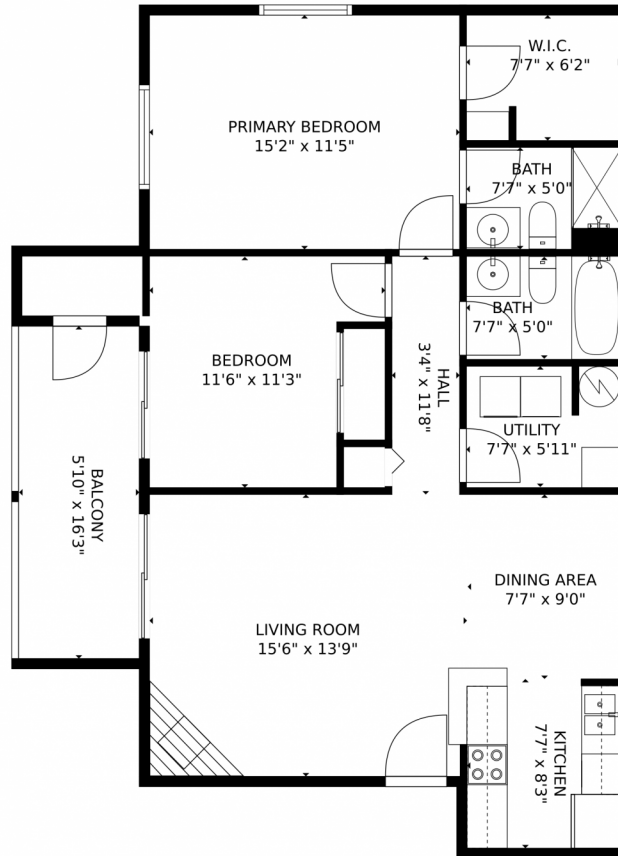

 Single Family

 887 SQFT

 2 Beds

 2 Baths

Taylor Haas
303-665-7368
taylorh@coloradorpm.com
<https://www.coloradorpm.com/available-rental-properties-denver>

4650 White Rock Circle, Boulder, CO 80301 – Floor Plan

GROSS INTERNAL AREA
FLOOR 1: 904 sq. ft
EXCLUDED AREAS: BALCONY: 96 sq. ft
TOTAL: 904 sq. ft
MEASUREMENTS CALCULATED BY V1Photos.com ARE DEEMED HIGHLY RELIABLE BUT NOT GUARANTEED.

Disclaimer: Sizes and Dimensions are Approximate, Actual May Vary.