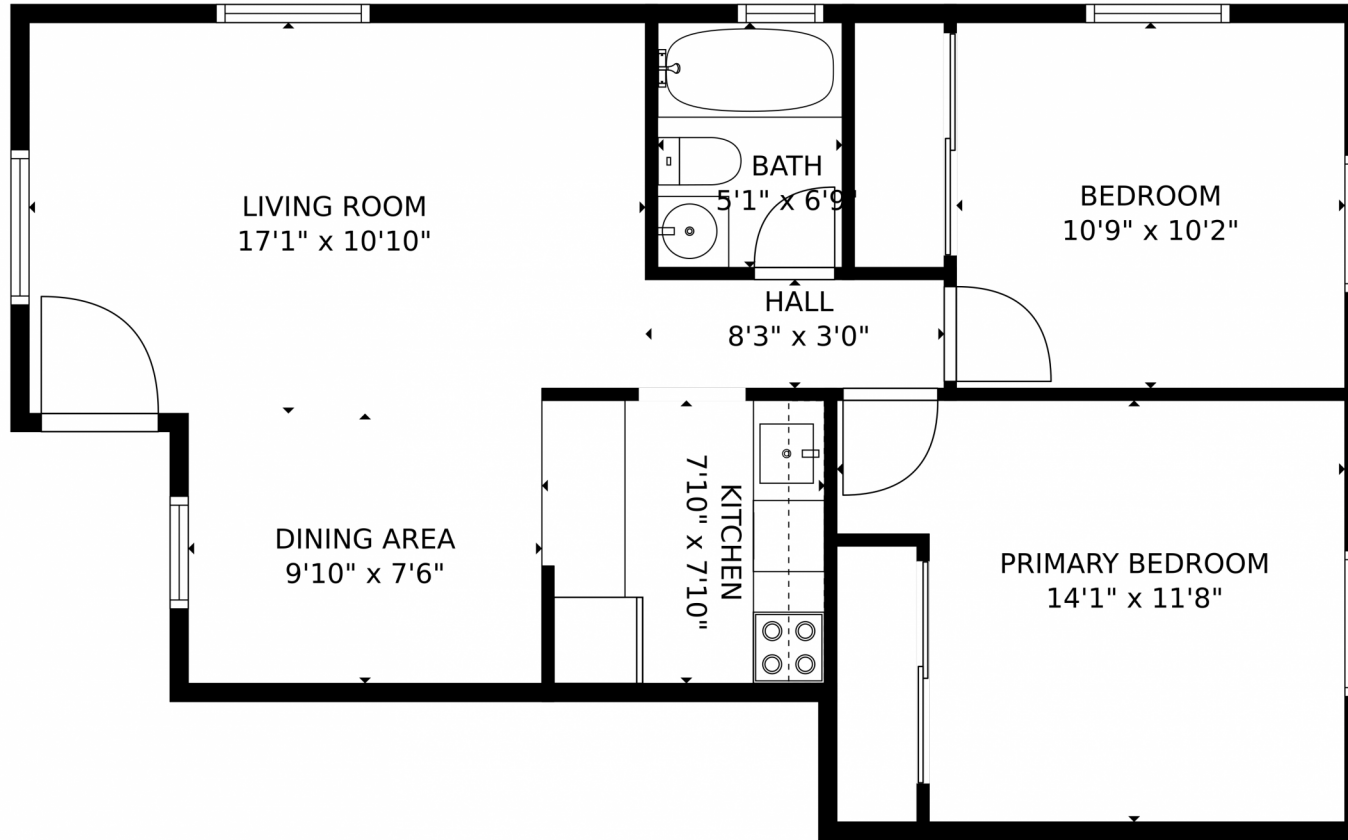

 Single Family

 920 SQFT

 3 Beds

 1 Baths

Taylor Haas
303-665-7368
taylorh@coloradorpm.com
<https://www.coloradorpm.com/available-rental-properties-denver>

GROSS INTERNAL AREA
FLOOR 1: 667 sq. ft
TOTAL: 667 sq. ft
MEASUREMENTS CALCULATED BY V1Photos.com ARE DEEMED HIGHLY RELIABLE BUT NOT GUARANTEED.