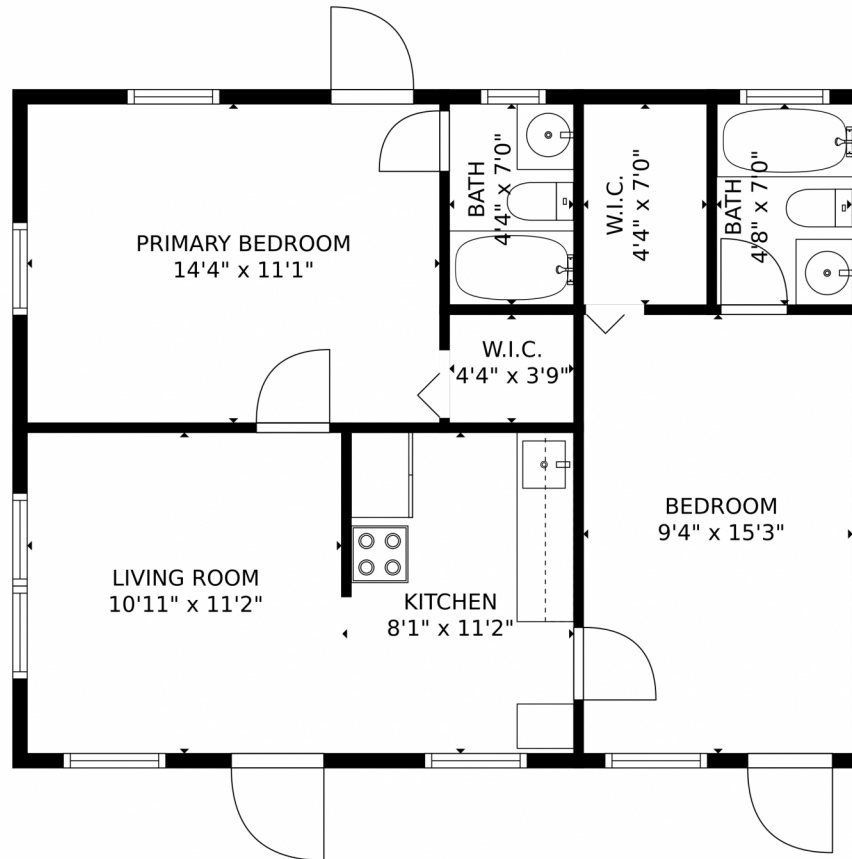

 Multi Family

 1692 SQFT

 4 Beds

 3 Baths

Christopher Hall
954-707-1307
christopherhall@keyes.com

1120 Southwest 30th Street, Fort Lauderdale, FL 33315 – Unit A Main Floor

GROSS INTERNAL AREA
FLOOR 1: 623 sq. ft
TOTAL: 623 sq. ft
MEASUREMENTS CALCULATED BY V1Photos.COM ARE DEEMED HIGHLY RELIABLE BUT NOT GUARANTEED.

Disclaimer: Sizes and Dimensions are Approximate, Actual May Vary.

Christopher Hall
954-707-1307
christopherhall@keyes.com