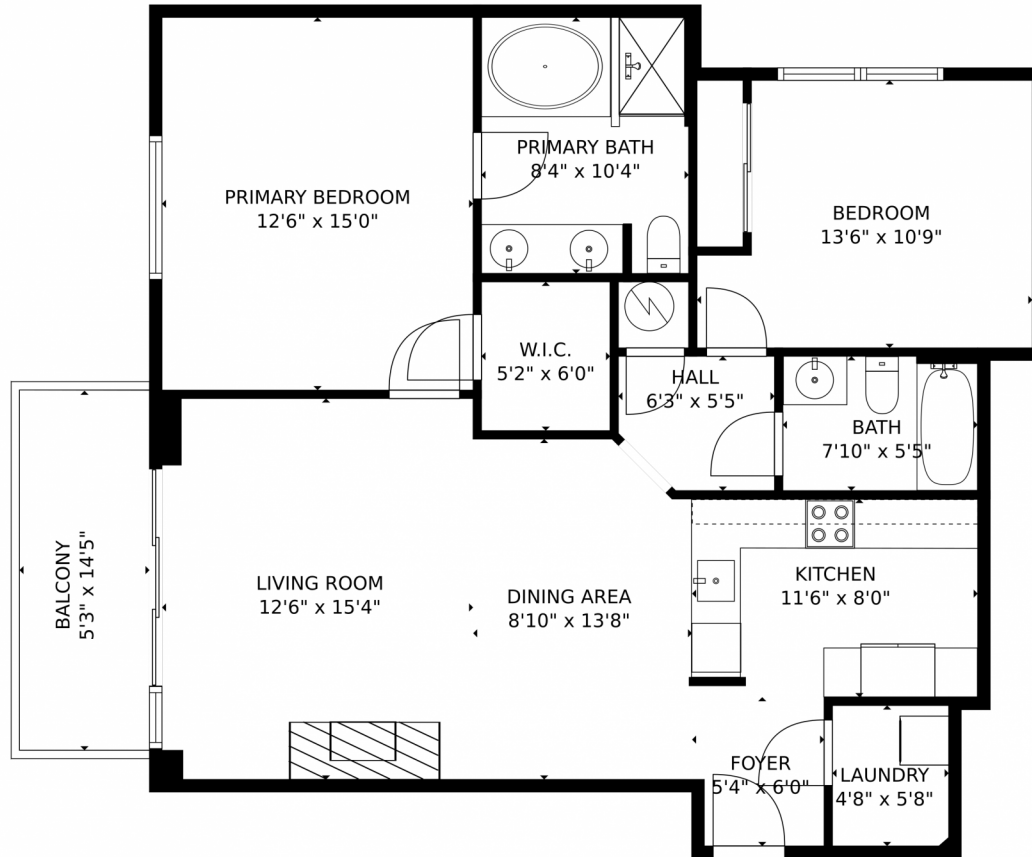

 Single Family

 1125 SQFT

 2 Beds

 2 Baths

**Taylor Haas**  
303-665-7368  
taylorh@coloradorpm.com  
<https://www.coloradorpm.com/available-rental-properties-denver>

# 9039 East Panorama Circle, Englewood, CO 80112 – Main Level

GROSS INTERNAL AREA  
FLOOR 1: 989 sq. ft  
EXCLUDED AREAS: BALCONY: 76 sq. ft  
TOTAL: 989 sq. ft  
MEASUREMENTS CALCULATED BY V1Photos.COM ARE DEEMED HIGHLY RELIABLE BUT NOT GUARANTEED.