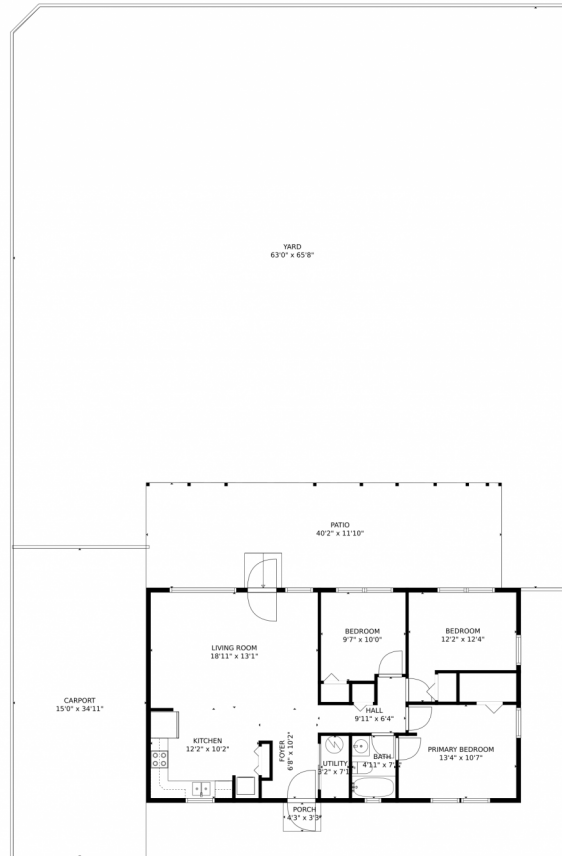

 Single Family

 984 SQFT

 3 Beds

 1 Baths

Taylor Haas
303-665-7368
taylorh@coloradorpm.com
<https://www.coloradorpm.com/available-rental-properties-denv>

GROSS INTERNAL AREA
FLOOR 1: 961 sq. ft.
EXCLUDED AREAS: CARPORT: 524 sq. ft, YARD: 3588 sq. ft, PATIO: 477 sq. ft,
PORCH: 14 sq. ft
TOTAL: 961 sq. ft
MEASUREMENTS CALCULATED BY V1Photos.com ARE DEEMED HIGHLY RELIABLE BUT NOT GUARANTEED.