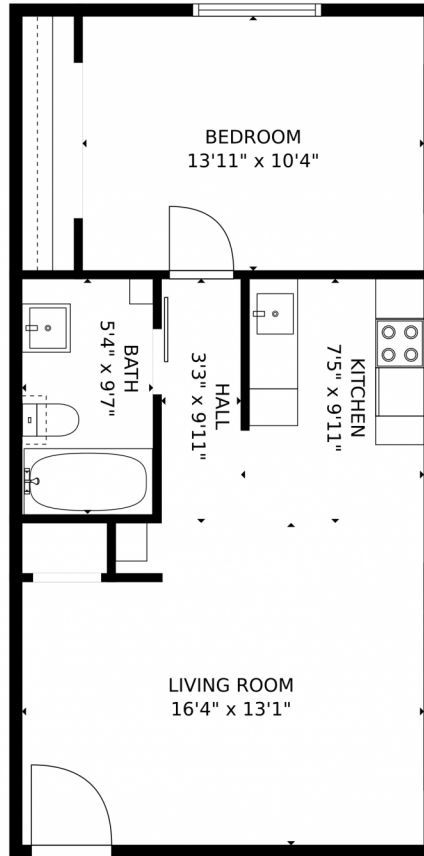

GROSS INTERNAL AREA
FLOOR 1: 535 sq. ft
TOTAL: 535 sq. ft

Disclaimer: Sizes and Dimensions are Approximate, Actual May Vary.

Taylor Haas

303-665-7368

taylorh@coloradorpm.com

<https://www.coloradorpm.com/available-rental-properties-denver>

Scan code
for more
property
details