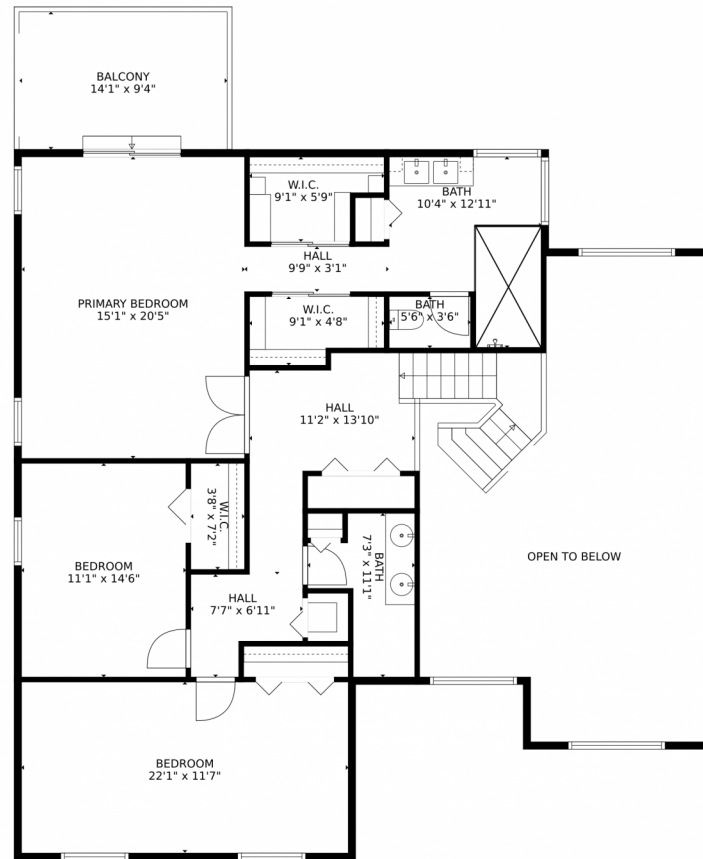

Scan code
for more
property
details

9207 Chianti Court, Boynton Beach, FL 33472 – Main Level

GROSS INTERNAL AREA
FLOOR 1: 2185 sq. ft. FLOOR 2: 1332 sq. ft.
EXCLUDED AREAS: PORCH: 77 sq. ft. PATIO: 3027 sq. ft. OPEN TO BELOW: 498 sq. ft.
BALCONY: 142 sq. ft.
TOTAL: 3517 sq. ft.
MEASUREMENTS CALCULATED BY V1Photos.com ARE DEEMED HIGHLY RELIABLE BUT NOT GUARANTEED.

Disclaimer: Sizes and Dimensions are Approximate, Actual May Vary.

Ana Suarez
954-716-0085
Afsre85@gmail.com

9207 Chianti Court, Boynton Beach, FL 33472 – 2nd Level

GROSS INTERNAL AREA
FLOOR 1: 2185 sq. ft, FLOOR 2: 1332 sq. ft
EXCLUDED AREAS: PORCH: 77 sq. ft, PATIO: 3027 sq. ft, OPEN TO BELOW: 498 sq. ft,
BALCONY: 142 sq. ft
TOTAL: 3517 sq. ft
MEASUREMENTS CALCULATED BY V1Photos.COM ARE DEEMED HIGHLY RELIABLE BUT NOT GUARANTEED.

Disclaimer: Sizes and Dimensions are Approximate, Actual May Vary.

Ana Suarez
954-716-0085
Afsre85@gmail.com

9207 Chianti Court, Boynton Beach, FL 33472 – All Levels

GROSS INTERNAL AREA
FLOOR 1: 2185 sq. ft, FLOOR 2: 1332 sq. ft
EXCLUDED AREAS: PORCH: 77 sq. ft, PATIO: 3027 sq. ft, OPEN TO BELOW: 498 sq. ft
BALCONY: 142 sq. ft
TOTAL: 3517 sq. ft
MEASUREMENTS CALCULATED BY V1Photos.COM ARE DEEMED HIGHLY RELIABLE BUT NOT GUARANTEED.