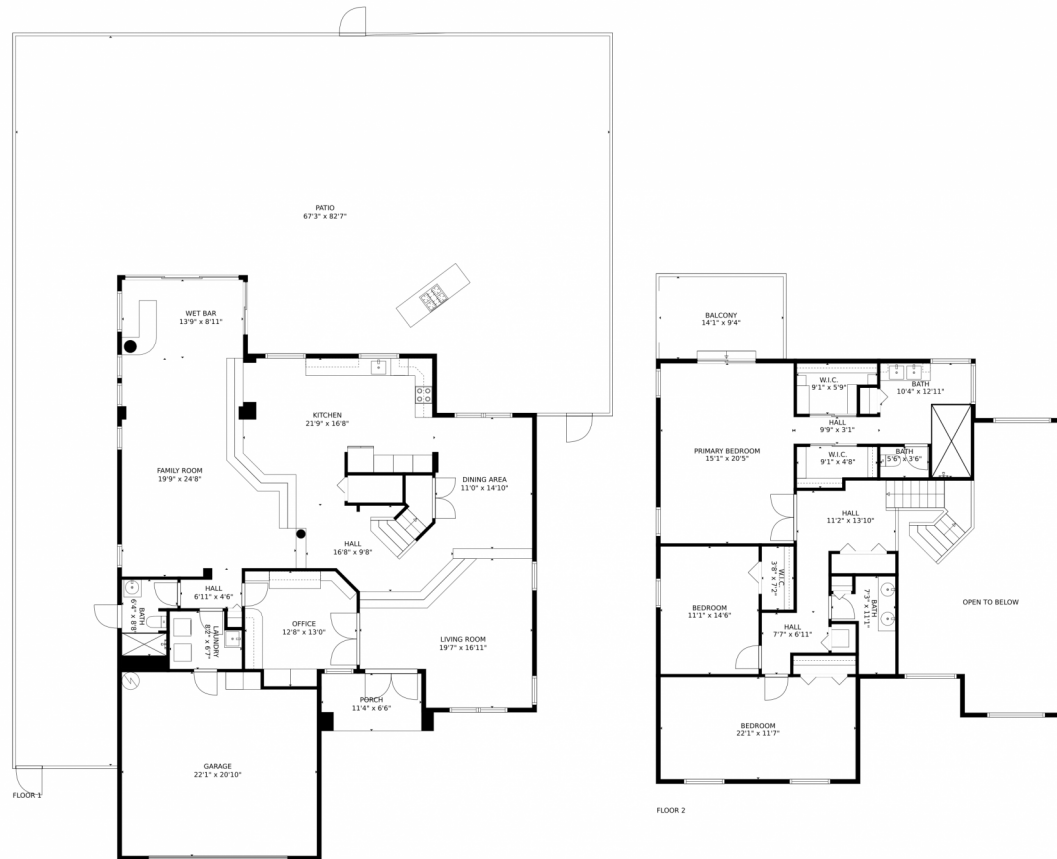

Scan code
for more
property
details

9207 Chianti Court, Boynton Beach, FL 33472 – Main Level

GROSS INTERNAL AREA
FLOOR 1: 2185 sq. ft. FLOOR 2: 1332 sq. ft.
EXCLUDED AREAS: PORCH: 77 sq. ft. PATIO: 3027 sq. ft. OPEN TO BELOW: 498 sq. ft.
BALCONY: 142 sq. ft.
TOTAL: 3517 sq. ft.
MEASUREMENTS CALCULATED BY V1Photos.com ARE DEEMED HIGHLY RELIABLE BUT NOT GUARANTEED.

Disclaimer: Sizes and Dimensions are Approximate, Actual May Vary.

Ana Suarez
954-716-0085
Afsre85@gmail.com

9207 Chianti Court, Boynton Beach, FL 33472 – 2nd Level

GROSS INTERNAL AREA
FLOOR 1: 2185 sq. ft, FLOOR 2: 1332 sq. ft
EXCLUDED AREAS: PORCH: 77 sq. ft, PATIO: 3027 sq. ft, OPEN TO BELOW: 498 sq. ft,
BALCONY: 142 sq. ft
TOTAL: 3517 sq. ft
MEASUREMENTS CALCULATED BY V1Photos.COM ARE DEEMED HIGHLY RELIABLE BUT NOT GUARANTEED.

Disclaimer: Sizes and Dimensions are Approximate, Actual May Vary.

Ana Suarez
954-716-0085
Afsre85@gmail.com

9207 Chianti Court, Boynton Beach, FL 33472 – All Levels

GROSS INTERNAL AREA
FLOOR 1: 2185 sq. ft, FLOOR 2: 1332 sq. ft
EXCLUDED AREAS: PORCH: 77 sq. ft, PATIO: 3027 sq. ft, OPEN TO BELOW: 498 sq. ft
BALCONY: 142 sq. ft
TOTAL: 3517 sq. ft
MEASUREMENTS CALCULATED BY V1Photos.COM ARE DEEMED HIGHLY RELIABLE BUT NOT GUARANTEED.