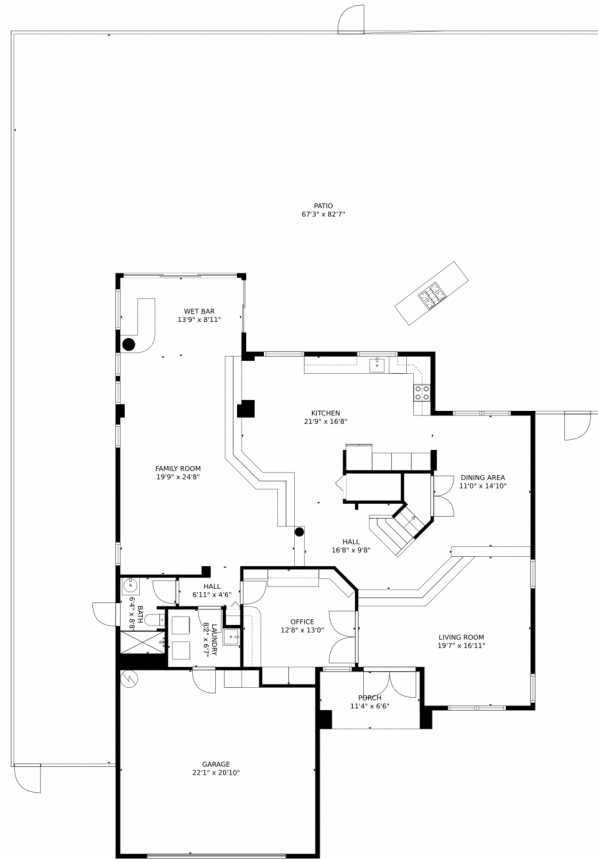

9207 Chianti Court
Boynton Beach, FL 33472

Single Family

3257 SQFT

4 Beds

3 Baths

1 Car

0.18 Acre

Ana Suarez
954-716-0085
Afsre85@gmail.com

Scan code
for more
property
details

9207 Chianti Court, Boynton Beach, FL 33472 – Main Level

GROSS INTERNAL AREA
FLOOR 1: 2185 sq. ft. FLOOR 2: 1332 sq. ft.
EXCLUDED AREAS: PORCH: 77 sq. ft. PATIO: 3027 sq. ft. OPEN TO BELOW: 498 sq. ft.
BALCONY: 142 sq. ft.
TOTAL: 3517 sq. ft.
MEASUREMENTS CALCULATED BY V1Photos.com ARE DEEMED HIGHLY RELIABLE BUT NOT GUARANTEED.

Disclaimer: Sizes and Dimensions are Approximate, Actual May Vary.

Ana Suarez
954-716-0085
Afsre85@gmail.com

9207 Chianti Court, Boynton Beach, FL 33472 – 2nd Level

GROSS INTERNAL AREA
FLOOR 1: 2185 sq. ft, FLOOR 2: 1332 sq. ft
EXCLUDED AREAS: PORCH: 77 sq. ft, PATIO: 3027 sq. ft, OPEN TO BELOW: 498 sq. ft,
BALCONY: 142 sq. ft
TOTAL: 3517 sq. ft
MEASUREMENTS CALCULATED BY V1Photos.COM ARE DEEMED HIGHLY RELIABLE BUT NOT GUARANTEED.

Disclaimer: Sizes and Dimensions are Approximate, Actual May Vary.

Ana Suarez
954-716-0085
Afsre85@gmail.com

9207 Chianti Court, Boynton Beach, FL 33472 – All Levels

GROSS INTERNAL AREA
FLOOR 1: 2185 sq. ft, FLOOR 2: 1332 sq. ft
EXCLUDED AREAS: PORCH: 77 sq. ft, PATIO: 3027 sq. ft, OPEN TO BELOW: 498 sq. ft
BALCONY: 142 sq. ft
TOTAL: 3517 sq. ft
MEASUREMENTS CALCULATED BY V1Photos.COM ARE DEEMED HIGHLY RELIABLE BUT NOT GUARANTEED.