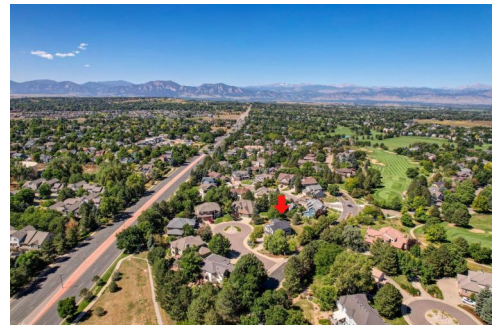

COMPASS

321 Sleeping Owl Point  
Lafayette, CO 80026

Single Family

3544 SQFT

**Brian MacDonald**

303-915-6126

[brian.macdonald@compass.com](mailto:brian.macdonald@compass.com)

<http://www.IndianPeaks.Homes>