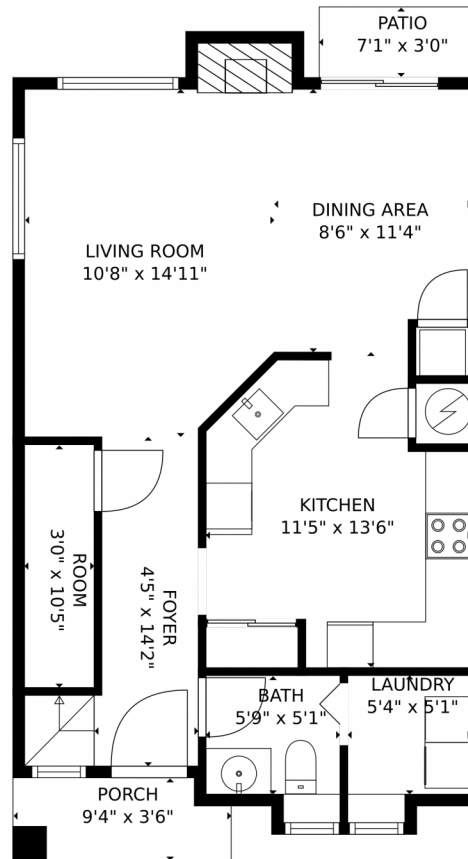

9146 Gale Boulevard #1, Thornton, CO 80260 - Main Level

Single Family

1248 SQFT

2 Beds

2/1 Baths

Taylor Haas
 303-665-7368
 taylorh@coloradorpm.com
<https://www.coloradorpm.com/available-rental-properties-denver>

9146 Gale Boulevard #1, Thornton, CO 80260 – Main Level

GROSS INTERNAL AREA
FLOOR 1: 575 sq. ft., FLOOR 2: 593 sq. ft.
EXCLUDED AREAS: PORCH: 31 sq. ft., PATIO: 21 sq. ft., UNDEFINED: 6 sq. ft.,
FIREPLACE: 6 sq. ft., OPEN TO BELOW: 26 sq. ft.
TOTAL: 1168 sq. ft.
MEASUREMENTS CALCULATED BY V1Photos.COM ARE DEEMED HIGHLY RELIABLE BUT NOT GUARANTEED.

9146 Gale Boulevard #1, Thornton, CO 80260 – Upper Level

GROSS INTERNAL AREA
FLOOR 1: 575 sq. ft., FLOOR 2: 593 sq. ft.
EXCLUDED AREAS: PORCH: 31 sq. ft., PATIO: 21 sq. ft., UNDEFINED: 6 sq. ft.,
FIREPLACE: 6 sq. ft., OPEN TO BELOW: 26 sq. ft.
TOTAL: 1168 sq. ft.
MEASUREMENTS CALCULATED BY V1Photos.COM ARE DEEMED HIGHLY RELIABLE BUT NOT GUARANTEED.

9146 Gale Boulevard #1, Thornton, CO 80260 – All Levels

FLOOR 1

FLOOR 2

GROSS INTERNAL AREA
 FLOOR 1: 575 sq. ft., FLOOR 2: 593 sq. ft.
 EXCLUDED AREAS: PORCH: 31 sq. ft., PATIO: 21 sq. ft., UNDEFINED: 6 sq. ft.
 FIREPLACE: 6 sq. ft., OPEN TO BELOW: 26 sq. ft.
 TOTAL: 1168 sq. ft.
 MEASUREMENTS CALCULATED BY V1Photos.com ARE DEEMED HIGHLY RELIABLE BUT NOT GUARANTEED.