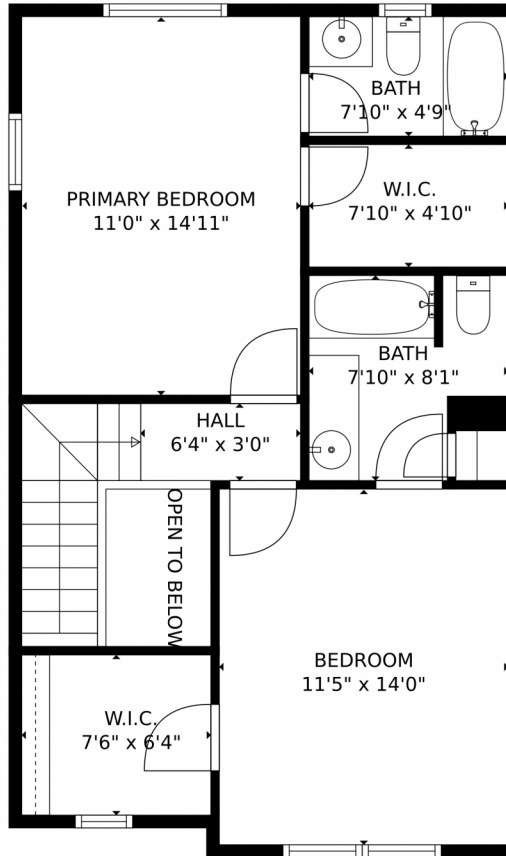

9146 Gale Boulevard #1, Thornton, CO 80260 – Main Level

GROSS INTERNAL AREA
FLOOR 1: 575 sq. ft., FLOOR 2: 593 sq. ft.
EXCLUDED AREAS: PORCH: 31 sq. ft., PATIO: 21 sq. ft., UNDEFINED: 6 sq. ft.,
FIREPLACE: 6 sq. ft., OPEN TO BELOW: 26 sq. ft.
TOTAL: 1168 sq. ft.
MEASUREMENTS CALCULATED BY V1Photos.COM ARE DEEMED HIGHLY RELIABLE BUT NOT GUARANTEED.

9146 Gale Boulevard #1, Thornton, CO 80260 – Upper Level

GROSS INTERNAL AREA
FLOOR 1: 575 sq. ft., FLOOR 2: 593 sq. ft.
EXCLUDED AREAS: PORCH: 31 sq. ft., PATIO: 21 sq. ft., UNDEFINED: 6 sq. ft.,
FIREPLACE: 6 sq. ft., OPEN TO BELOW: 26 sq. ft.
TOTAL: 1168 sq. ft.
MEASUREMENTS CALCULATED BY V1Photos.COM ARE DEEMED HIGHLY RELIABLE BUT NOT GUARANTEED.

9146 Gale Boulevard #1, Thornton, CO 80260 – All Levels

FLOOR 1

FLOOR 2

GROSS INTERNAL AREA
 FLOOR 1: 575 sq. ft., FLOOR 2: 593 sq. ft.
 EXCLUDED AREAS: PORCH: 31 sq. ft., PATIO: 21 sq. ft., UNDEFINED: 6 sq. ft.
 FIREPLACE: 6 sq. ft., OPEN TO BELOW: 26 sq. ft.
 TOTAL: 1168 sq. ft.
 MEASUREMENTS CALCULATED BY V1Photos.com ARE DEEMED HIGHLY RELIABLE BUT NOT GUARANTEED.