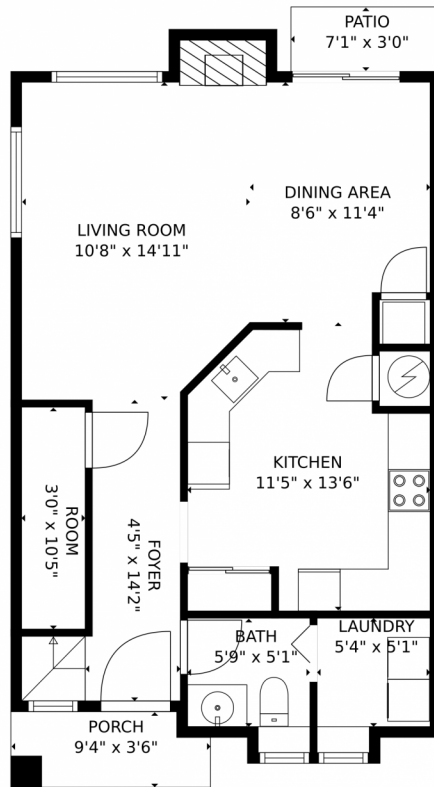

9146 Gale Boulevard #1, Thornton, CO 80260 – Main Level

GROSS INTERNAL AREA
FLOOR 1: 575 sq. ft., FLOOR 2: 593 sq. ft.
EXCLUDED AREAS: PORCH: 31 sq. ft., PATIO: 21 sq. ft., UNDEFINED: 6 sq. ft.,
FIREPLACE: 6 sq. ft., OPEN TO BELOW: 26 sq. ft.
TOTAL: 1168 sq. ft.
MEASUREMENTS CALCULATED BY V1Photos.COM ARE DEEMED HIGHLY RELIABLE BUT NOT GUARANTEED.

9146 Gale Boulevard #1, Thornton, CO 80260 – Upper Level

GROSS INTERNAL AREA
FLOOR 1: 575 sq. ft., FLOOR 2: 593 sq. ft.
EXCLUDED AREAS: PORCH: 31 sq. ft., PATIO: 21 sq. ft., UNDEFINED: 6 sq. ft.,
FIREPLACE: 6 sq. ft., OPEN TO BELOW: 26 sq. ft.
TOTAL: 1168 sq. ft.
MEASUREMENTS CALCULATED BY V1Photos.COM ARE DEEMED HIGHLY RELIABLE BUT NOT GUARANTEED.

9146 Gale Boulevard #1, Thornton, CO 80260 – All Levels

FLOOR 1

FLOOR 2

GROSS INTERNAL AREA
 FLOOR 1: 575 sq. ft., FLOOR 2: 593 sq. ft.
 EXCLUDED AREAS: PORCH: 31 sq. ft., PATIO: 21 sq. ft., UNDEFINED: 6 sq. ft.
 FIREPLACE: 6 sq. ft., OPEN TO BELOW: 26 sq. ft.
 TOTAL: 1168 sq. ft.
 MEASUREMENTS CALCULATED BY V1Photos.com ARE DEEMED HIGHLY RELIABLE BUT NOT GUARANTEED.