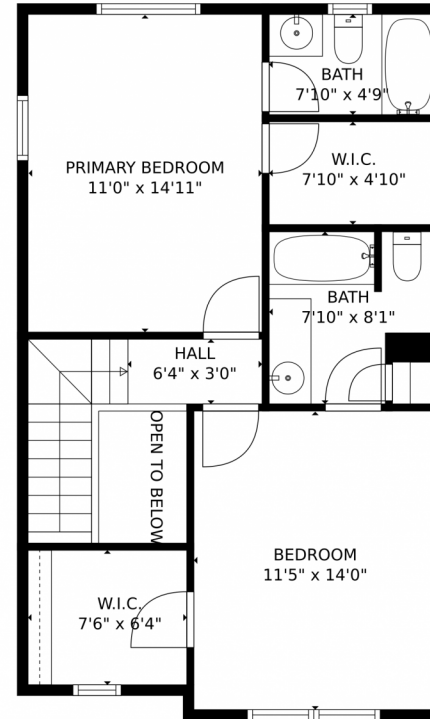

9146 Gale Boulevard #1, Thornton, CO 80260 – Main Level

GROSS INTERNAL AREA
FLOOR 1: 575 sq. ft., FLOOR 2: 593 sq. ft.
EXCLUDED AREAS: PORCH: 31 sq. ft., PATIO: 21 sq. ft., UNDEFINED: 6 sq. ft.,
FIREPLACE: 6 sq. ft., OPEN TO BELOW: 26 sq. ft.
TOTAL: 1168 sq. ft.
MEASUREMENTS CALCULATED BY V1Photos.COM ARE DEEMED HIGHLY RELIABLE BUT NOT GUARANTEED.

9146 Gale Boulevard #1, Thornton, CO 80260 – Upper Level

GROSS INTERNAL AREA
FLOOR 1: 575 sq. ft., FLOOR 2: 593 sq. ft.
EXCLUDED AREAS: PORCH: 31 sq. ft., PATIO: 21 sq. ft., UNDEFINED: 6 sq. ft.,
FIREPLACE: 6 sq. ft., OPEN TO BELOW: 26 sq. ft.
TOTAL: 1168 sq. ft.
MEASUREMENTS CALCULATED BY V1Photos.COM ARE DEEMED HIGHLY RELIABLE BUT NOT GUARANTEED.

9146 Gale Boulevard #1, Thornton, CO 80260 – All Levels

FLOOR 1

FLOOR 2

GROSS INTERNAL AREA
 FLOOR 1: 575 sq. ft., FLOOR 2: 593 sq. ft.
 EXCLUDED AREAS: PORCH: 31 sq. ft., PATIO: 21 sq. ft., UNDEFINED: 6 sq. ft.
 FIREPLACE: 6 sq. ft., OPEN TO BELOW: 26 sq. ft.
 TOTAL: 1168 sq. ft.
 MEASUREMENTS CALCULATED BY V1Photos.com ARE DEEMED HIGHLY RELIABLE BUT NOT GUARANTEED.