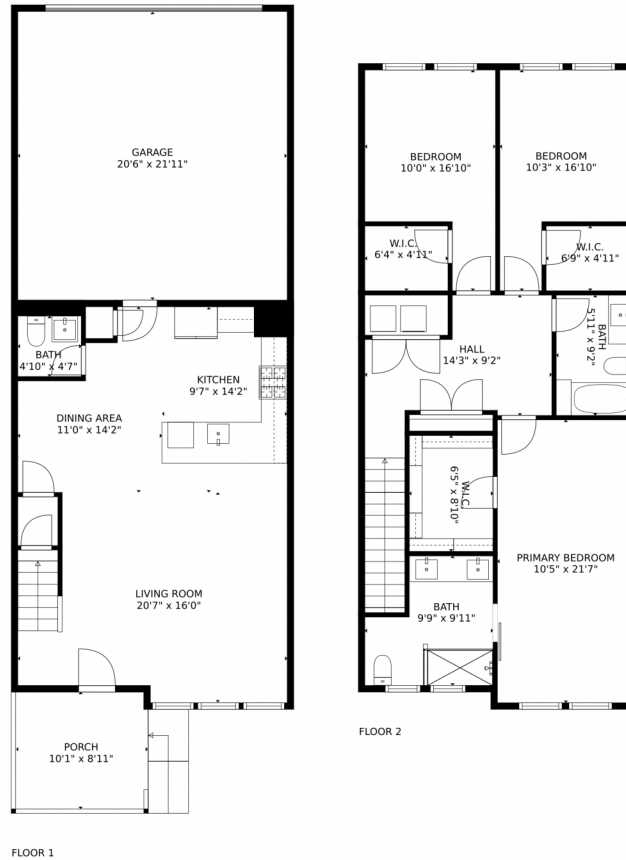

6775 Meade Circle, Westminster, CO 80030 – Main Level

GROSS INTERNAL AREA
FLOOR 1: 607 sq. ft, FLOOR 2: 978 sq. ft
EXCLUDED AREAS: GARAGE: 452 sq. ft, PORCH: 90 sq. ft
TOTAL: 1585 sq. ft
MEASUREMENTS CALCULATED BY V1Photos.com ARE DEEMED HIGHLY RELIABLE BUT NOT GUARANTEED.

6775 Meade Circle, Westminster, CO 80030 – Upper Level

GROSS INTERNAL AREA
FLOOR 1: 607 sq. ft, FLOOR 2: 978 sq. ft
EXCLUDED AREAS: GARAGE: 452 sq. ft, PORCH: 90 sq. ft
TOTAL: 1585 sq. ft
MEASUREMENTS CALCULATED BY V1Photos.com ARE DEEMED HIGHLY RELIABLE BUT NOT GUARANTEED.

6775 Meade Circle, Westminster, CO 80030 – All Levels

GROSS INTERNAL AREA
FLOOR 1: 607 sq. ft, FLOOR 2: 978 sq. ft
EXCLUDED AREAS: GARAGE: 452 sq. ft, PORCH: 90 sq. ft
TOTAL: 1585 sq. ft
MEASUREMENTS CALCULATED BY V1Photos.com ARE DEEMED HIGHLY RELIABLE BUT NOT GUARANTEED.