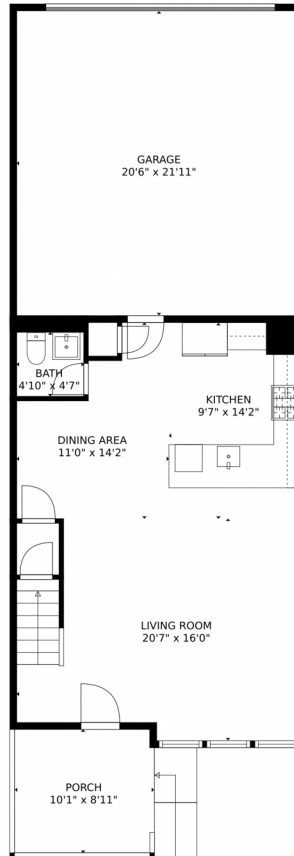

6775 Meade Circle, Westminster, CO 80030 - Main Level

 Single Family

 1735 SQFT

 3 Beds

 2/1 Baths

Taylor Haas
303-665-7368
taylorh@coloradorpm.com
<https://www.coloradorpm.com/available-rental-properties-denver>

6775 Meade Circle, Westminster, CO 80030 – Main Level

GROSS INTERNAL AREA
FLOOR 1: 607 sq. ft, FLOOR 2: 978 sq. ft
EXCLUDED AREAS: GARAGE: 452 sq. ft, PORCH: 90 sq. ft
TOTAL: 1585 sq. ft
MEASUREMENTS CALCULATED BY V1Photos.com ARE DEEMED HIGHLY RELIABLE BUT NOT GUARANTEED.

6775 Meade Circle, Westminster, CO 80030 – Upper Level

GROSS INTERNAL AREA
FLOOR 1: 607 sq. ft, FLOOR 2: 978 sq. ft
EXCLUDED AREAS: GARAGE: 452 sq. ft, PORCH: 90 sq. ft
TOTAL: 1585 sq. ft
MEASUREMENTS CALCULATED BY V1Photos.com ARE DEEMED HIGHLY RELIABLE BUT NOT GUARANTEED.

6775 Meade Circle, Westminster, CO 80030 – All Levels

GROSS INTERNAL AREA
FLOOR 1: 607 sq. ft, FLOOR 2: 978 sq. ft
EXCLUDED AREAS: GARAGE: 452 sq. ft, PORCH: 90 sq. ft
TOTAL: 1585 sq. ft
MEASUREMENTS CALCULATED BY V1Photos.com ARE DEEMED HIGHLY RELIABLE BUT NOT GUARANTEED.