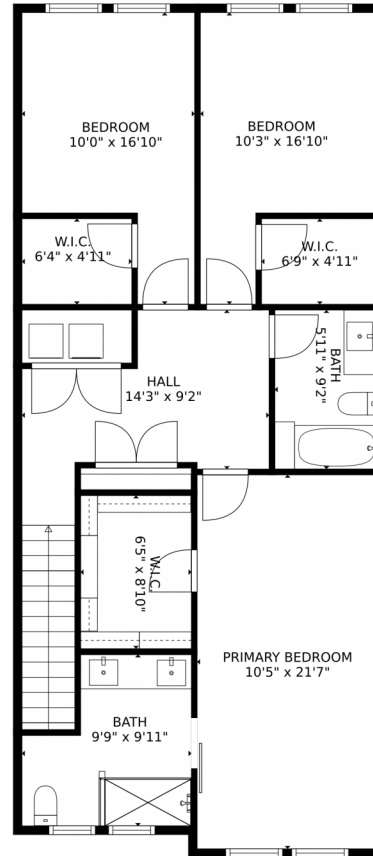

6775 Meade Circle, Westminster, CO 80030 - Main Level

 Single Family

 1735 SQFT

 3 Beds

 2/1 Baths

Taylor Haas
303-665-7368
taylorh@coloradorpm.com
<https://www.coloradorpm.com/available-rental-properties-denver>

6775 Meade Circle, Westminster, CO 80030 – Main Level

GROSS INTERNAL AREA
FLOOR 1: 607 sq. ft, FLOOR 2: 978 sq. ft
EXCLUDED AREAS: GARAGE: 452 sq. ft, PORCH: 90 sq. ft
TOTAL: 1585 sq. ft
MEASUREMENTS CALCULATED BY V1Photos.com ARE DEEMED HIGHLY RELIABLE BUT NOT GUARANTEED.

6775 Meade Circle, Westminster, CO 80030 – Upper Level

GROSS INTERNAL AREA
FLOOR 1: 607 sq. ft, FLOOR 2: 978 sq. ft
EXCLUDED AREAS: GARAGE: 452 sq. ft, PORCH: 90 sq. ft
TOTAL: 1585 sq. ft
MEASUREMENTS CALCULATED BY V1Photos.com ARE DEEMED HIGHLY RELIABLE BUT NOT GUARANTEED.

6775 Meade Circle, Westminster, CO 80030 – All Levels

GROSS INTERNAL AREA
FLOOR 1: 607 sq. ft, FLOOR 2: 978 sq. ft
EXCLUDED AREAS: GARAGE: 452 sq. ft, PORCH: 90 sq. ft
TOTAL: 1585 sq. ft
MEASUREMENTS CALCULATED BY V1Photos.com ARE DEEMED HIGHLY RELIABLE BUT NOT GUARANTEED.