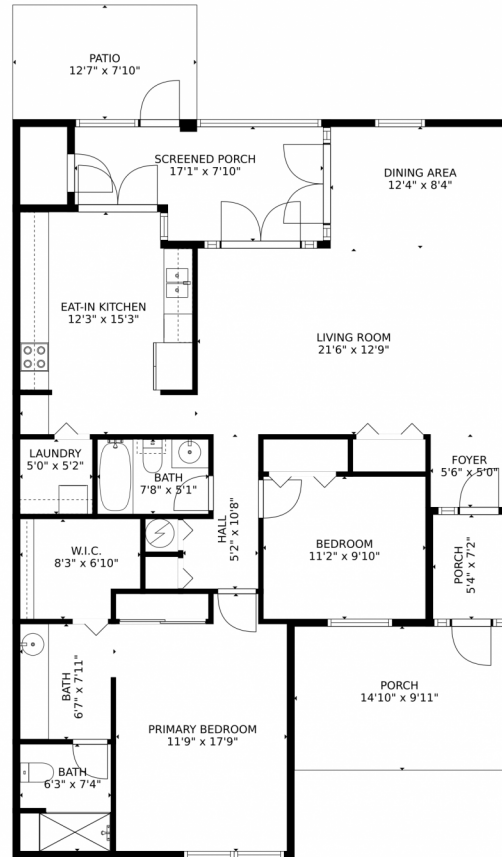

3037 Lakeshore Drive
Deerfield Beach, FL 33442

Single Family

1278 SQFT

Rachael Barach
954-815-1418
rachael@rachaelbarach.com
<https://www.therachaelbarachgroup.com/>

Crystal Beatty
954-465-8384
crystalsellssouthflorida@gmail.com
<https://www.therachaelbarachgroup.com/>

Scan code for more property details

3037 Lakeshore Drive, Deerfield Beach, FL 33442 – Main Floor

GROSS INTERNAL AREA
FLOOR 1: 1232 sq. ft.
EXCLUDED AREAS: PORCH: 185 sq. ft, SCREENED PORCH: 119 sq. ft, PATIO: 100 sq. ft.
UNDEFINED: 22 sq. ft.
TOTAL: 1232 sq. ft.
MEASUREMENTS CALCULATED BY V1Photos.com ARE DEEMED HIGHLY RELIABLE BUT NOT GUARANTEED.