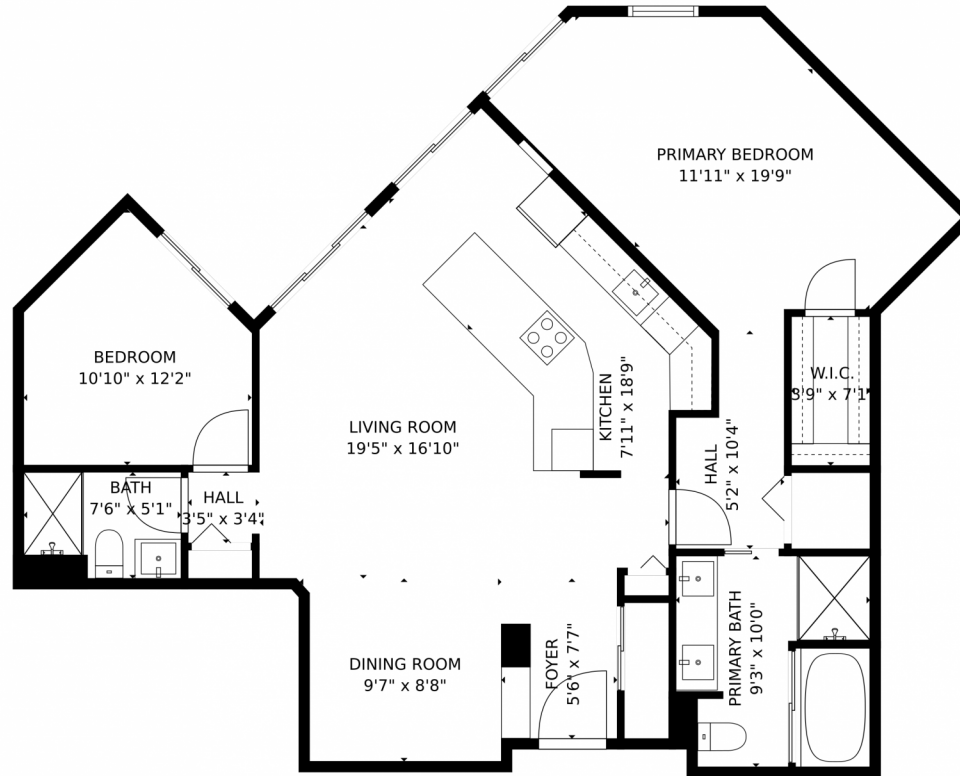

3610 Yacht Club Drive, Aventura, FL 33180 – All Levels

GROSS INTERNAL AREA
FLOOR 1: 1059 sq. ft
TOTAL: 1059 sq. ft

Disclaimer: Sizes and Dimensions are Approximate, Actual May Vary.

Meirav Susi
954-214-4810
meirav@bellsouth.net
<https://www.MeiravSells.com>