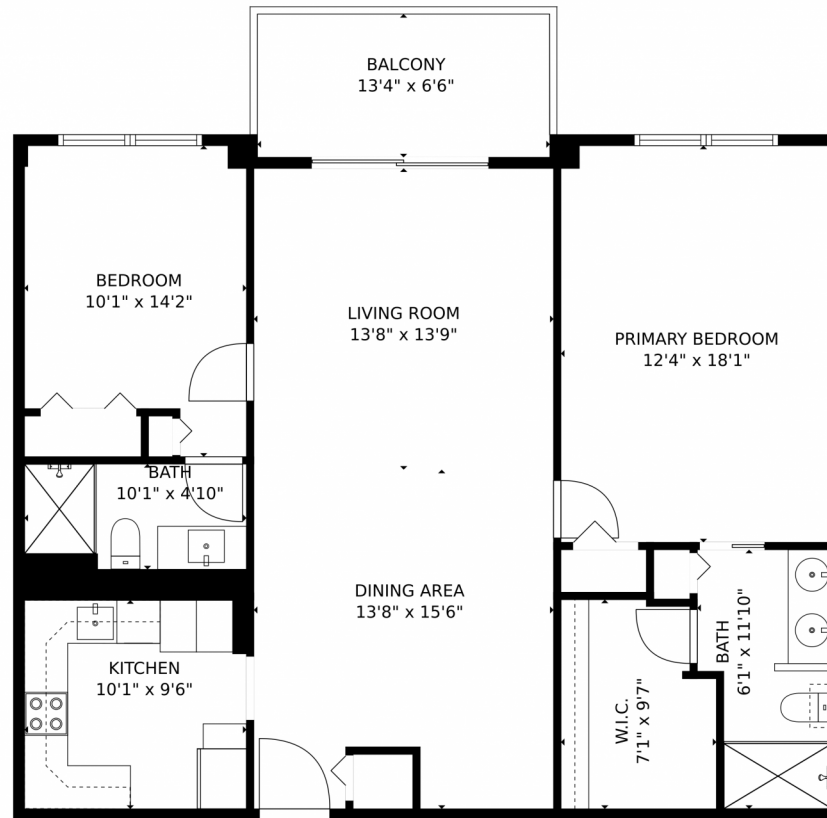

2000 South Ocean Boulevard, Lauderdale By The Sea, FL 33062 — 2_2000-south-ocean-boulevard-pompano-beach-broward

GROSS INTERNAL AREA
FLOOR 1: 1097 sq. ft
EXCLUDED AREAS: BALCONY: 87 sq. ft
TOTAL: 1097 sq. ft

Disclaimer: Sizes and Dimensions are Approximate, Actual May Vary.

Lori Bennett
954-895-6789
lori.bennett@rogintegrityflorida.com