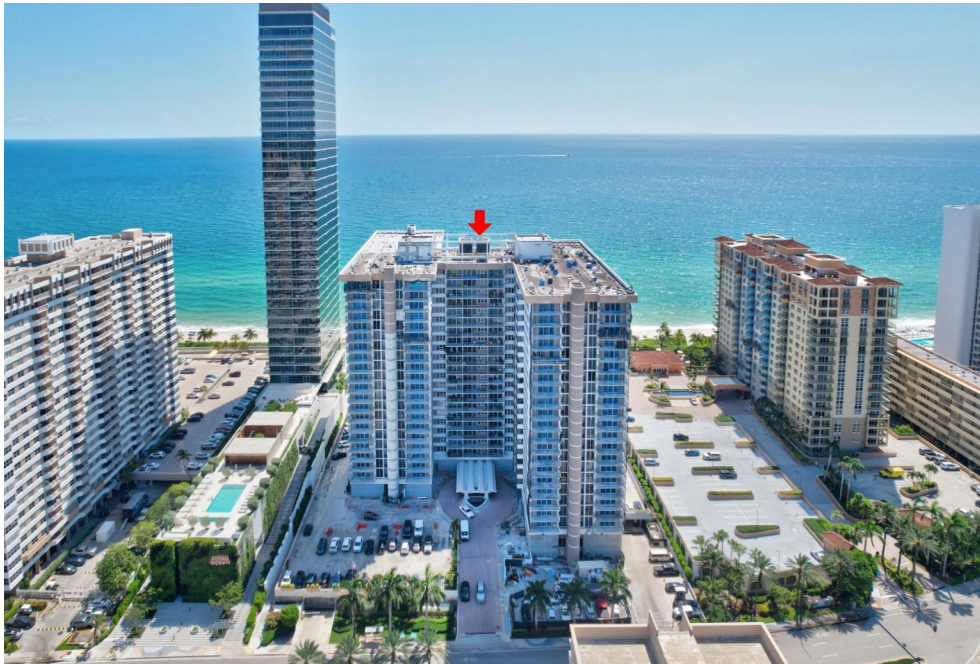

2030 South Ocean Drive
Hallandale Beach, FL 33009
COMMUNITY: Parker Plaza

Condominium

1248 SQFT

2 Beds

2 Baths

Rene Buroz
954-643-5550
burozrealty@gmail.com

Scan code
for more
property
details