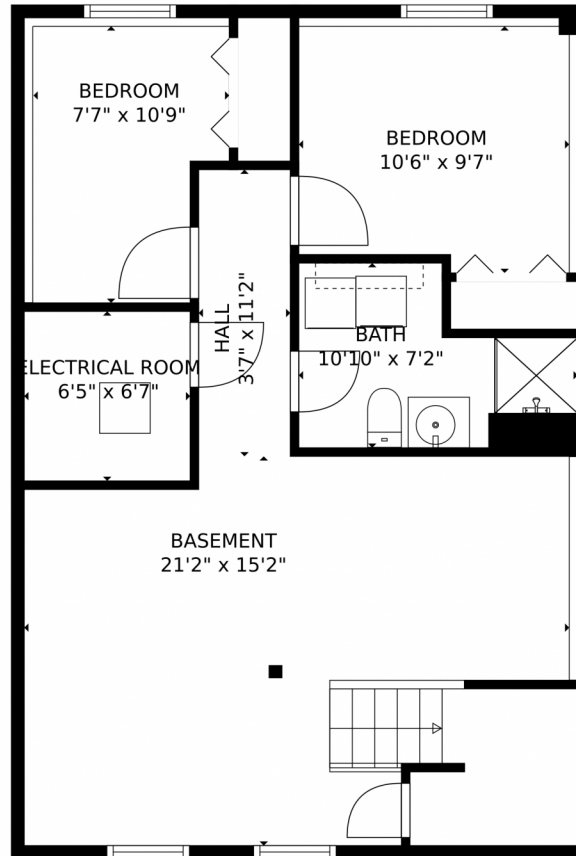

 Single Family

 1718 SQFT

 4 Beds

 2 Baths

**Taylor Haas**  
303-665-7368  
taylorh@coloradorpm.com  
<https://www.coloradorpm.com/available-rental-properties-denver>

1782 South Genoa Way, Aurora, CO 80017 – Lower Level

GROSS INTERNAL AREA  
Below Ground: 651 sq. ft. FLOOR 2: 767 sq. ft.  
EXCLUDED AREAS: ELECTRICAL ROOM: 43 sq. ft. GARAGE: 360 sq. ft. PORCH: 21 sq. ft.  
PATIO: 242 sq. ft. BALCONY: 62 sq. ft. FIREPLACE: 5 sq. ft.  
TOTAL: 1418 sq. ft.  
MEASUREMENTS CALCULATED BY V1Photos.COM ARE DEEMED HIGHLY RELIABLE BUT NOT GUARANTEED.

# 1782 South Genoa Way, Aurora, CO 80017 – Upper Level

GROSS INTERNAL AREA  
Below Ground: 651 sq. ft. FLOOR 2: 767 sq. ft.  
EXCLUDED AREAS: ELECTRICAL ROOM: 43 sq. ft. GARAGE: 360 sq. ft. PORCH: 21 sq. ft.  
PATIO: 242 sq. ft. BALCONY: 62 sq. ft. FIREPLACE: 5 sq. ft.  
TOTAL: 1418 sq. ft.  
MEASUREMENTS CALCULATED BY V1Photos.COM ARE DEEMED HIGHLY RELIABLE BUT NOT GUARANTEED.

# 1782 South Genoa Way, Aurora, CO 80017 – All Levels

GROSS INTERNAL AREA  
Below Ground: 651 sq. ft. FLOOR 2: 767 sq. ft.  
EXCLUDED AREAS: ELECTRICAL ROOM: 43 sq. ft. GARAGE: 360 sq. ft. PORCH: 21 sq. ft.  
PATIO: 242 sq. ft. BALCONY: 62 sq. ft. FIREPLACE: 5 sq. ft.  
TOTAL: 1418 sq. ft.  
MEASUREMENTS CALCULATED BY V1Photos.com ARE DEEMED HIGHLY RELIABLE BUT NOT GUARANTEED.