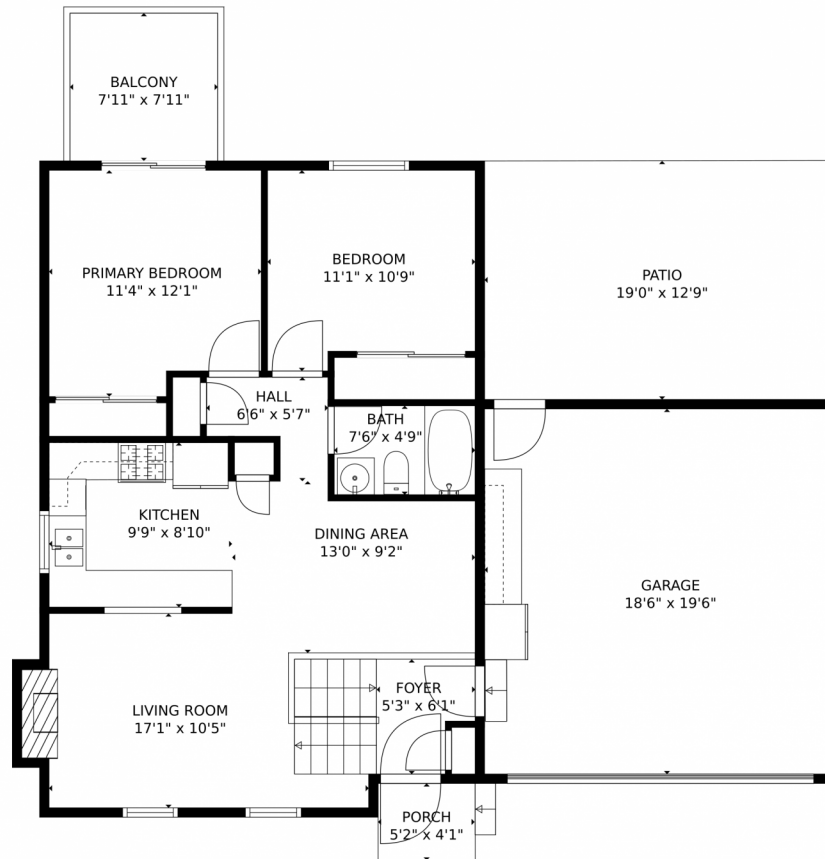

GROSS INTERNAL AREA  
Below Ground: 651 sq. ft. FLOOR 2: 767 sq. ft.  
EXCLUDED AREAS: ELECTRICAL ROOM: 43 sq. ft. GARAGE: 360 sq. ft. PORCH: 21 sq. ft.  
PATIO: 242 sq. ft. BALCONY: 62 sq. ft. FIREPLACE: 5 sq. ft.  
TOTAL: 1418 sq. ft.  
MEASUREMENTS CALCULATED BY V1Photos.COM ARE DEEMED HIGHLY RELIABLE BUT NOT GUARANTEED.

# 1782 South Genoa Way, Aurora, CO 80017 – Upper Level

GROSS INTERNAL AREA  
Below Ground: 651 sq. ft. FLOOR 2: 767 sq. ft.  
EXCLUDED AREAS: ELECTRICAL ROOM: 43 sq. ft. GARAGE: 360 sq. ft. PORCH: 21 sq. ft.  
PATIO: 242 sq. ft. BALCONY: 62 sq. ft. FIREPLACE: 5 sq. ft.  
TOTAL: 1418 sq. ft.  
MEASUREMENTS CALCULATED BY V1Photos.COM ARE DEEMED HIGHLY RELIABLE BUT NOT GUARANTEED.

# 1782 South Genoa Way, Aurora, CO 80017 – All Levels

GROSS INTERNAL AREA  
Below Ground: 651 sq. ft. FLOOR 2: 767 sq. ft.  
EXCLUDED AREAS: ELECTRICAL ROOM: 43 sq. ft. GARAGE: 360 sq. ft. PORCH: 21 sq. ft.  
PATIO: 242 sq. ft. BALCONY: 62 sq. ft. FIREPLACE: 5 sq. ft.  
TOTAL: 1418 sq. ft.  
MEASUREMENTS CALCULATED BY V1Photos.com ARE DEEMED HIGHLY RELIABLE BUT NOT GUARANTEED.