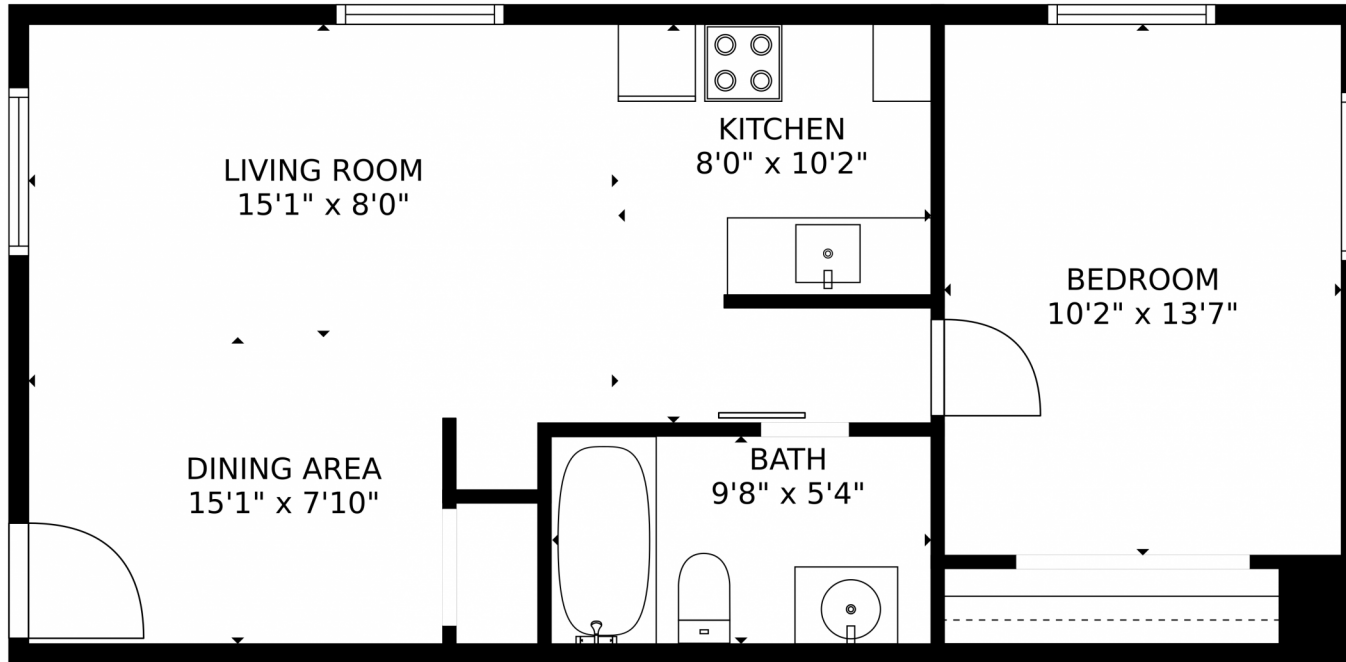

Scan code
for more
property
details

GROSS INTERNAL AREA
FLOOR 1: 532 sq. ft
TOTAL: 532 sq. ft
MEASUREMENTS CALCULATED BY V1Photos.com ARE DEEMED HIGHLY RELIABLE BUT NOT GUARANTEED.

Disclaimer: Sizes and Dimensions are Approximate, Actual May Vary.