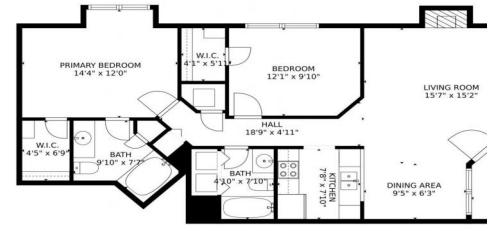

7480 Singing Hills Drive, Boulder, CO 80301 - Main Level

Single Family

975 SQFT

2 Beds

2 Baths

Taylor Haas
 303-665-7368
 taylorh@coloradorpm.com
<https://www.coloradorpm.com/available-rental-properties-denver>

7480 Singing Hills Drive, Boulder, CO 80301 – Main Level

GROSS INTERNAL AREA
FLOOR 1: 904 sq. ft.
EXCLUDED AREAS: PORCH: 107 sq. ft, FIREPLACE: 6 sq. ft
TOTAL: 904 sq. ft
MEASUREMENTS CALCULATED BY V1Photos.COM ARE DEEMED HIGHLY RELIABLE BUT NOT GUARANTEED.