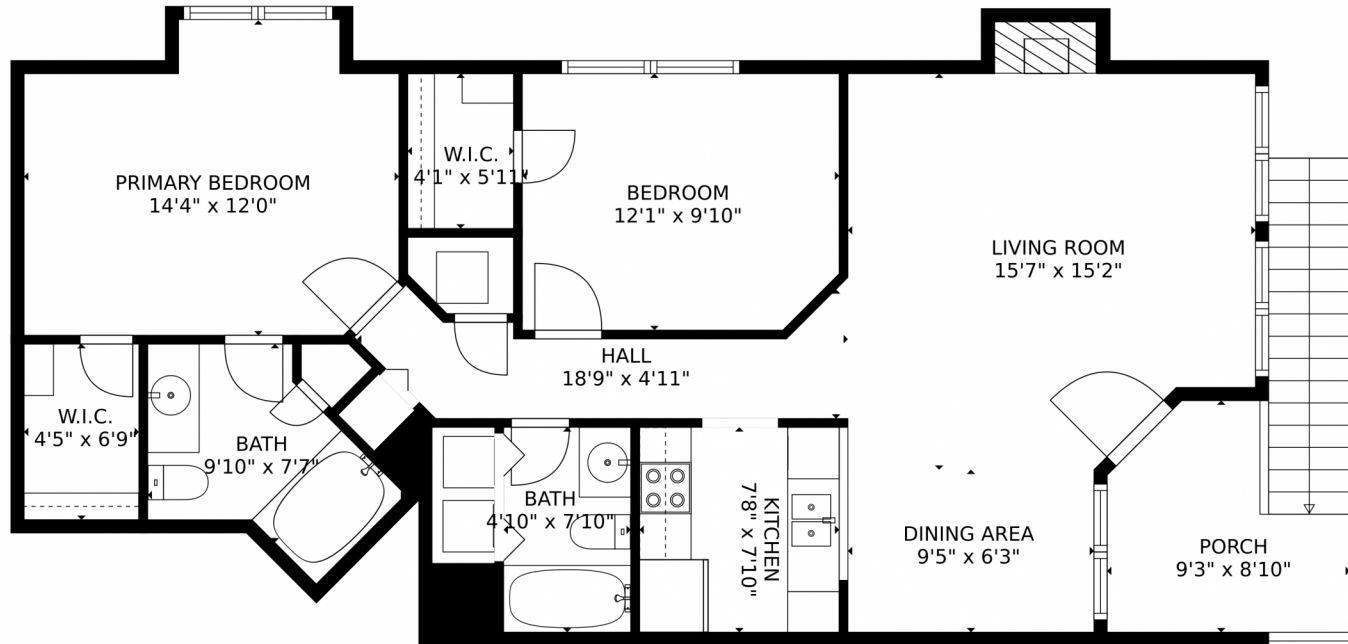

7480 Singing Hills Drive, Boulder, CO 80301 - Main Level

Single Family

975 SQFT

2 Beds

2 Baths

Taylor Haas
 303-665-7368
 taylorh@coloradorpm.com
<https://www.coloradorpm.com/available-rental-properties-denver>

7480 Singing Hills Drive, Boulder, CO 80301 – Main Level

GROSS INTERNAL AREA
FLOOR 1: 904 sq. ft.
EXCLUDED AREAS: PORCH: 107 sq. ft, FIREPLACE: 6 sq. ft
TOTAL: 904 sq. ft
MEASUREMENTS CALCULATED BY V1Photos.COM ARE DEEMED HIGHLY RELIABLE BUT NOT GUARANTEED.