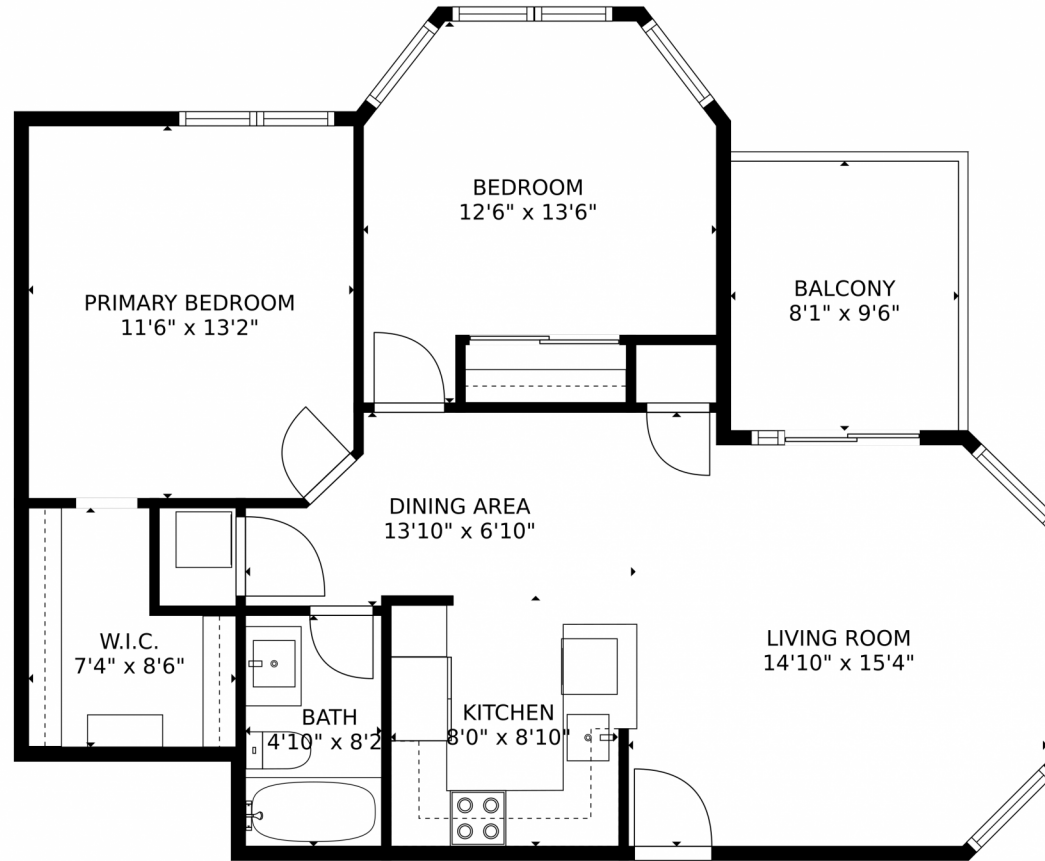

 Condominium

 982 SQFT

 2 Beds

 1 Baths

Taylor Haas
303-665-7368
taylorh@coloradorpm.com
<https://www.coloradorpm.com/available-rental-properties-denver>

2428 West 82nd Place, Westminster, CO 80031 – Main Level

GROSS INTERNAL AREA
FLOOR 1: 787 sq. ft
EXCLUDED AREAS: BALCONY: 77 sq. ft
TOTAL: 787 sq. ft
MEASUREMENTS CALCULATED BY V1Photos.COM ARE DEEMED HIGHLY RELIABLE BUT NOT GUARANTEED.

Disclaimer: Sizes and Dimensions are Approximate, Actual May Vary.