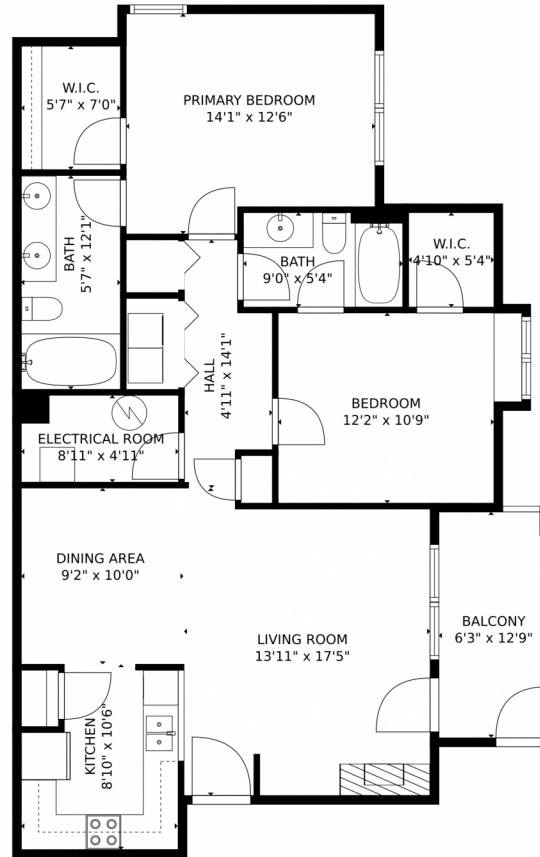

 Single Family

 1157 SQFT

 2 Beds

 2 Baths

Taylor Haas
303-665-7368
taylorh@coloradorpm.com
<https://www.coloradorpm.com/available-rental-properties-denver>

10341 West Girton Drive, Lakewood, CO 80227 – Main Level

GROSS INTERNAL AREA
FLOOR 1: 1030 sq. ft.
EXCLUDED AREAS: ELECTRICAL ROOM: 41 sq. ft., BALCONY: 80 sq. ft.
TOTAL: 1030 sq. ft.
MEASUREMENTS CALCULATED BY V1Photos.COM ARE DEEMED HIGHLY RELIABLE BUT NOT GUARANTEED.