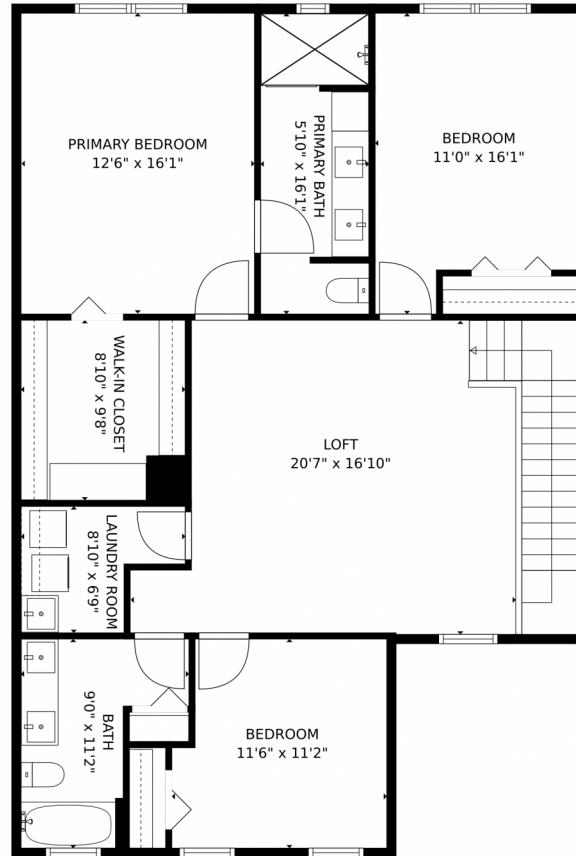

16234 Sea Turtle Place  
 Westlake, FL 33470  
 COMMUNITY: Sky Cove South

 Single Family

 2822 SQFT

 4 Beds

 4 Baths

**Anthony Nastase**  
 954-775-5165  
 anthony@tropicalspringsrealty.com

GROSS INTERNAL AREA  
FLOOR 1: 1105 sq. ft, FLOOR 2: 1222 sq. ft  
EXCLUDED AREAS: GARAGE: 389 sq. ft  
TOTAL: 2327 sq. ft

MEASUREMENTS CALCULATED BY V1Photos.com ARE DEEMED HIGHLY RELIABLE BUT NOT GUARANTEED.

Disclaimer: Sizes and Dimensions are Approximate, Actual May Vary.

**Anthony Nastase**  
954-775-5165  
anthony@tropicalspringsrealty.com

GROSS INTERNAL AREA  
FLOOR 1: 1105 sq. ft, FLOOR 2: 1222 sq. ft  
EXCLUDED AREAS: GARAGE: 389 sq. ft  
TOTAL: 2327 sq. ft  
MEASUREMENTS CALCULATED BY V1Photos.com ARE DEEMED HIGHLY RELIABLE BUT NOT GUARANTEED.