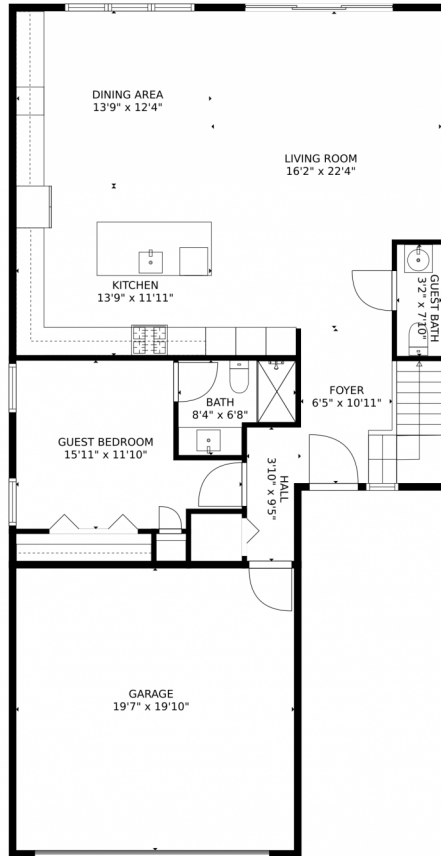

GROSS INTERNAL AREA
FLOOR 1: 1105 sq. ft, FLOOR 2: 1222 sq. ft
EXCLUDED AREAS: GARAGE: 389 sq. ft
TOTAL: 2327 sq. ft

Disclaimer: Sizes and Dimensions are Approximate, Actual May Vary.

Anthony Nastase
954-775-5165
anthony@tropicalspringsrealty.com