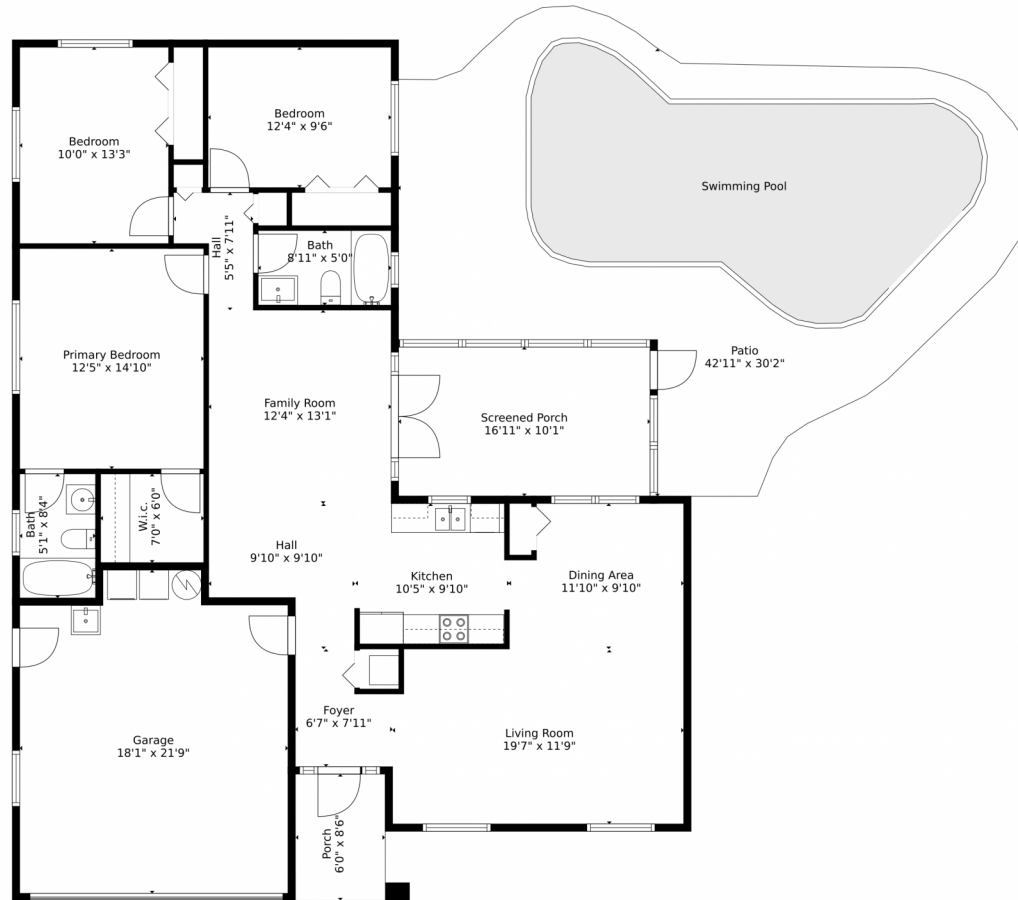

 Single Family

 1874 SQFT

 3 Beds

 2 Baths

 2 Car

 0.22 Acre

**Deborah P.A. Carr**  
954-647-7210  
deborahcarrteam@gmail.com  
<https://www.SouthFloridaLuxuryLiving.com>

# 1073 SW 25th Ave, Deerfield Beach, FL 33442 – Main Floor

Measurements Are Calculated By Cubicasa Technology. Deemed Highly Reliable But Not Guaranteed.

Disclaimer: Sizes and Dimensions are Approximate, Actual May Vary.