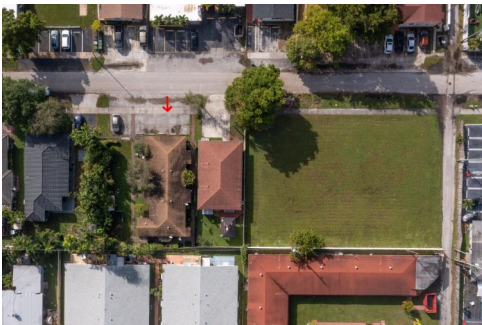

705 Northeast 6th Street
Hallandale Beach, FL 33009

Multi Family

2236 SQFT

Maria Papaspirou
754-423-3343
luxuryoceanfront@hotmail.com

Scan code
for more
property
details